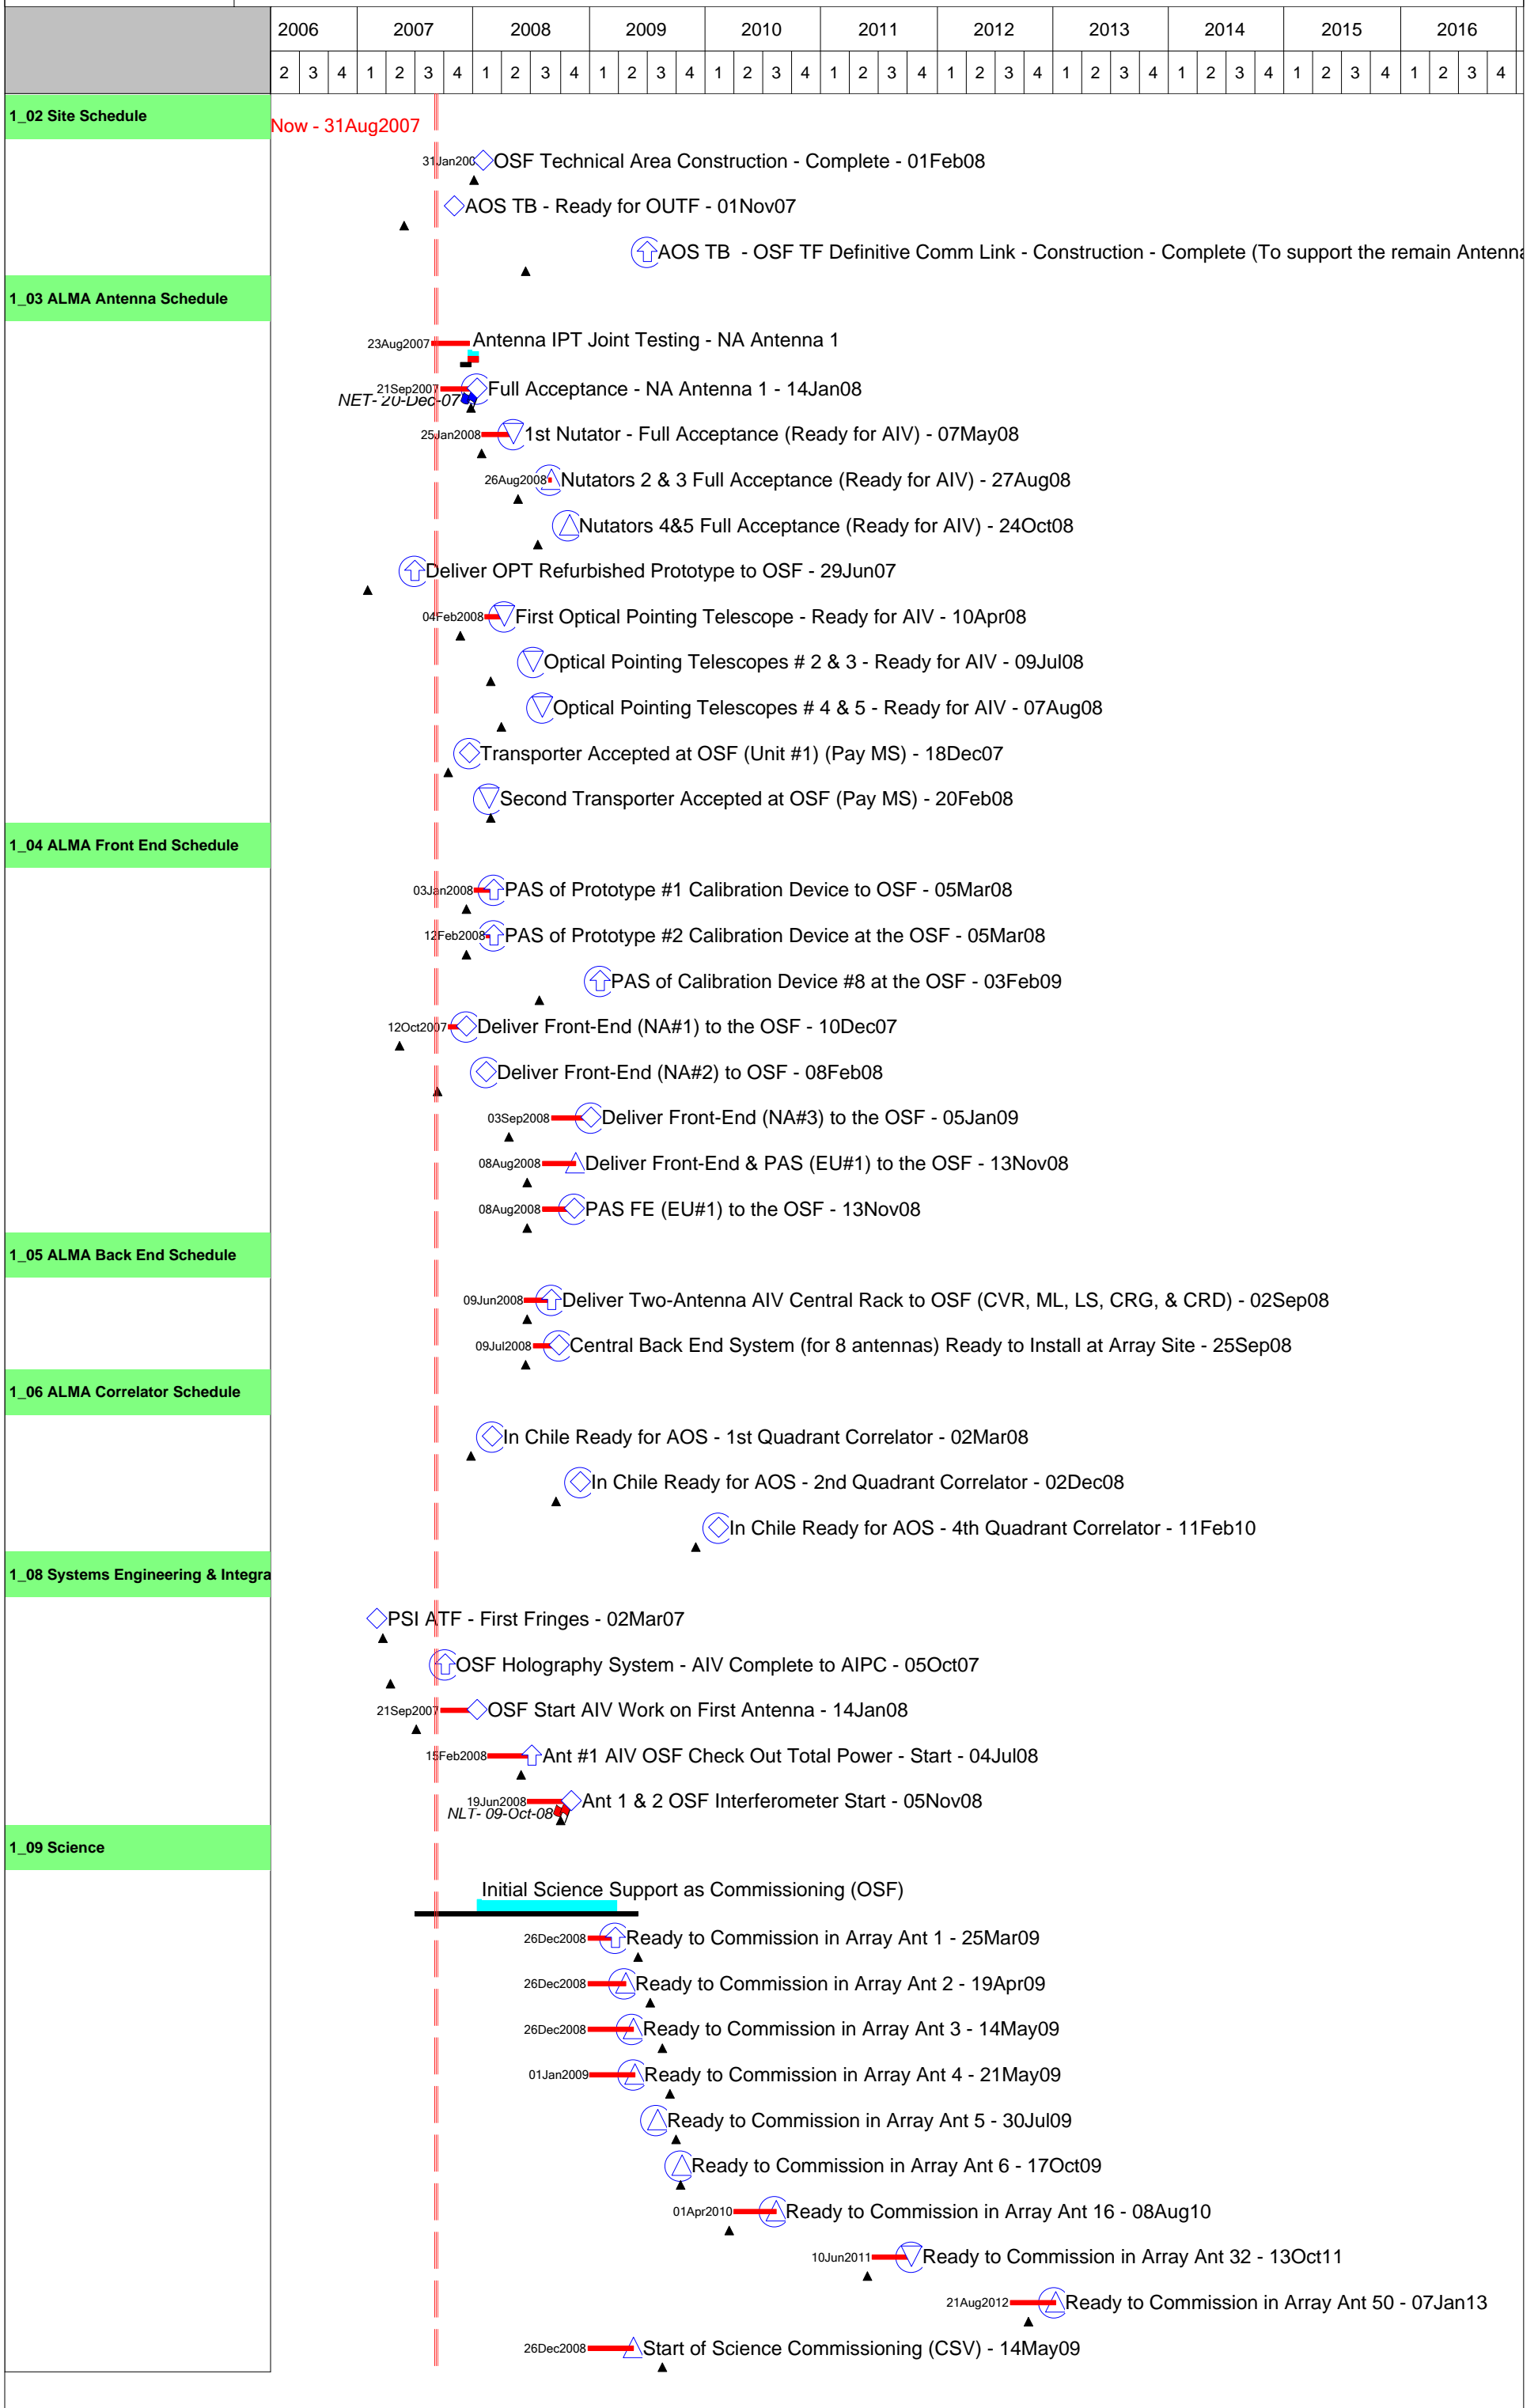

Integrated Project Schedule SCIE CSV and Key Deliverables

Integrated Project Schedule SCIE CSV and Key Deliverables