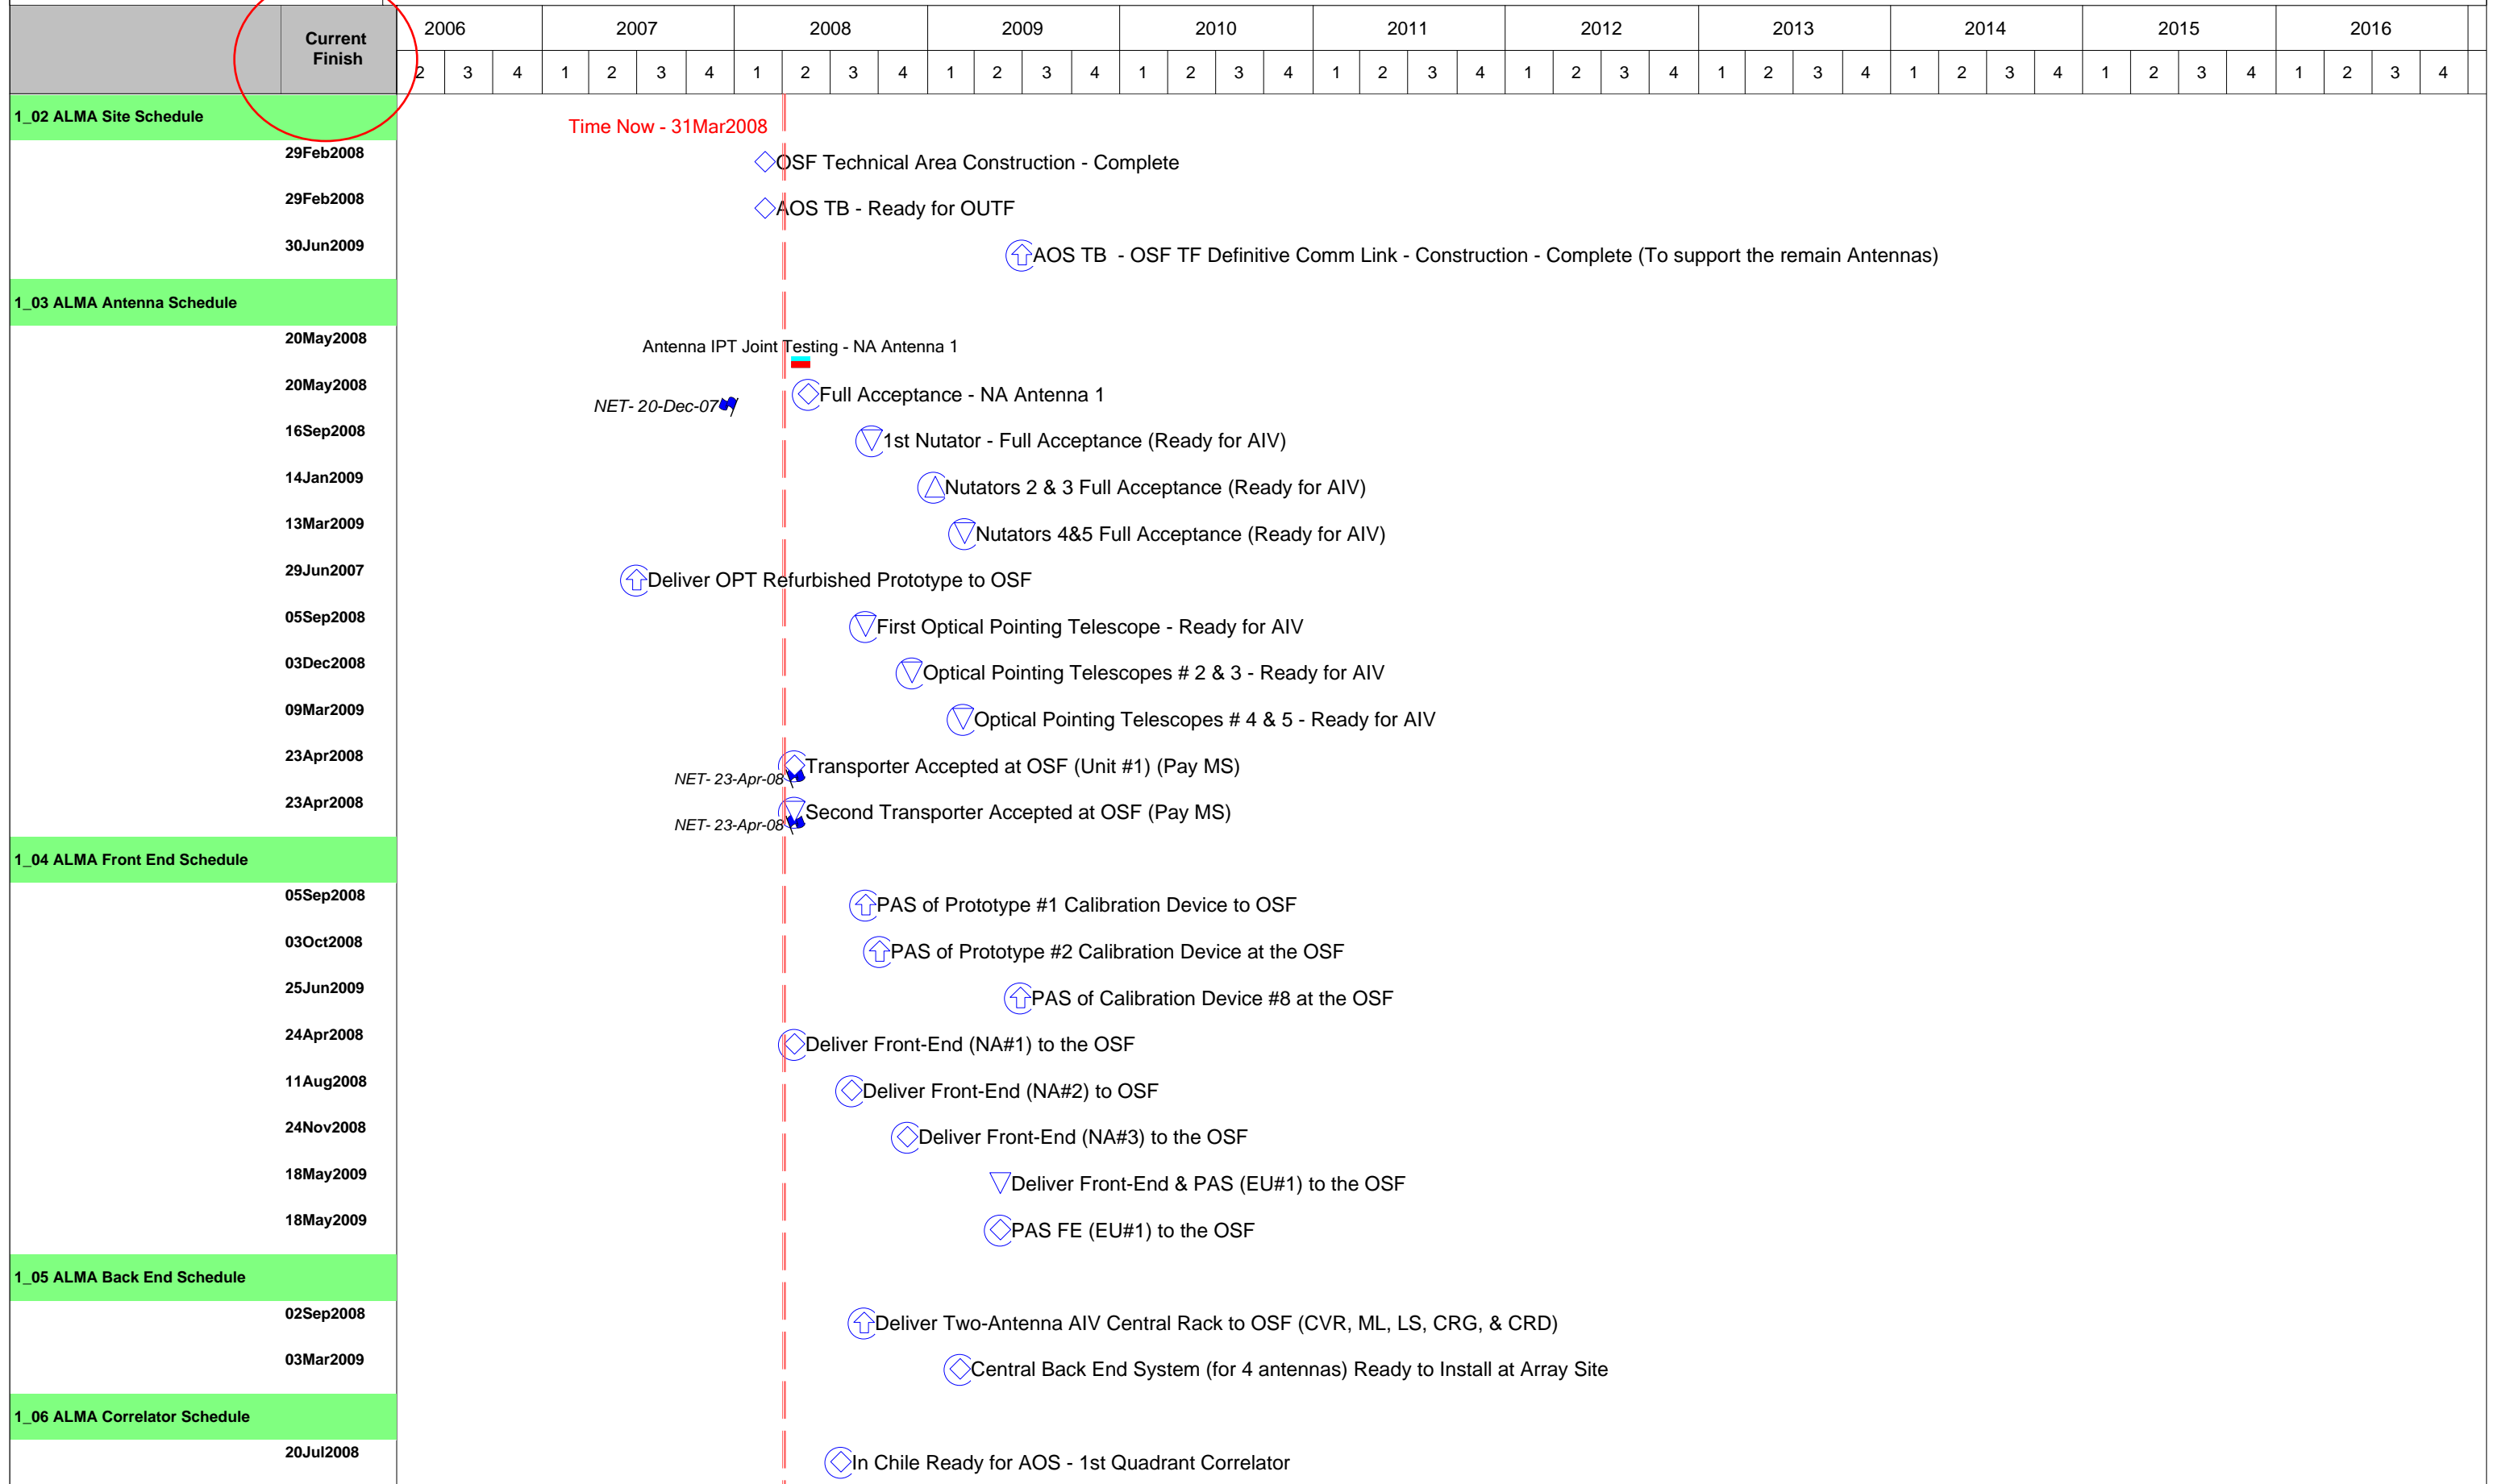

# Integrated Project Schedule SCIE CSV and Key Deliverables

## Integrated Project Schedule SCIE CSV and Key Deliverables