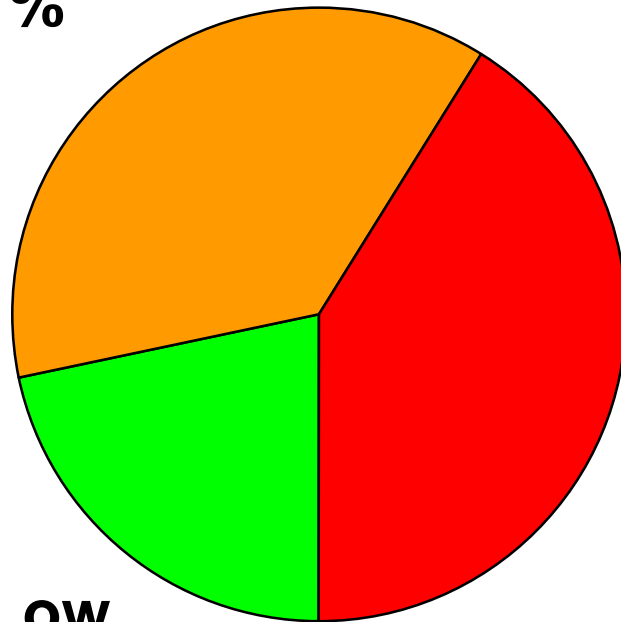

DRSP Scores - ALMA 40

Medium
37%

High
41%

Low
22%