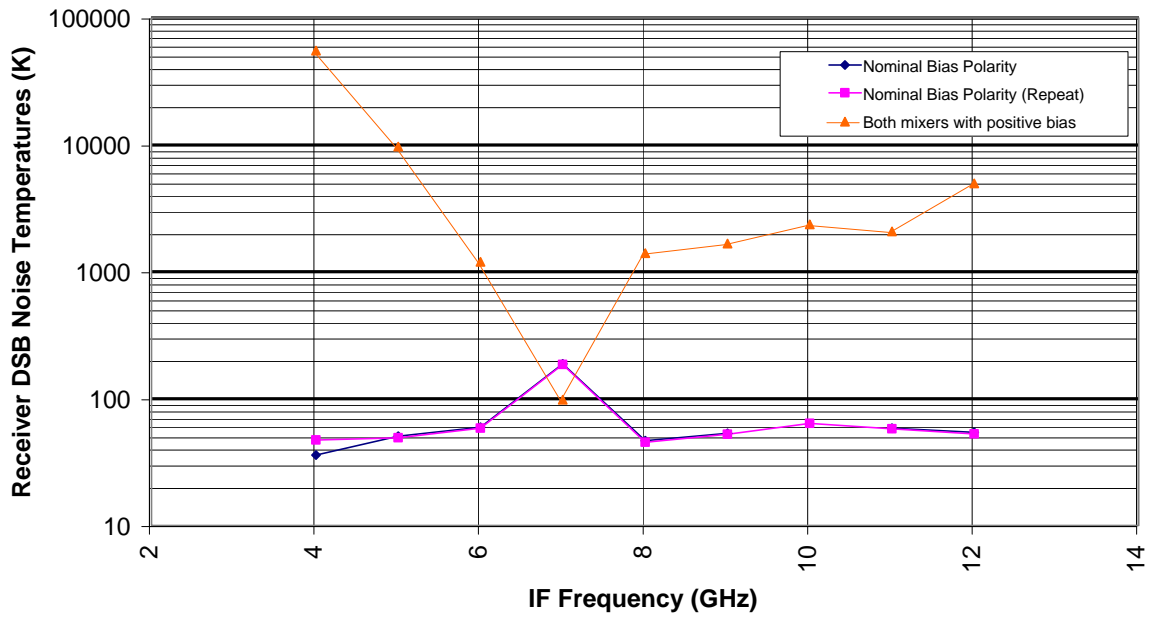

Balanced Mixer with Preamp: UVaVIII-L811B-1-B2-7-GL-BM371-A+BM1F4-12P.01

Dirfferent Triplers for LO Chain
LO Freq = 230 GHz
Measured 2001-10-05

**Balanced Mixer with Preamp: UVaVIII-L811B-1-B2-7-GL-BM371-
A+BM1F4-12P.01**
LO Freq = 230 GHz
Measured 2001-10-05

**Balanced Mixer with Preamp: UVaVIII-L811B-1-B2-7-GL-BM371-
A+BM1F4-12P.01**
LO Freq = 230 GHz
Measured 2001-10-05