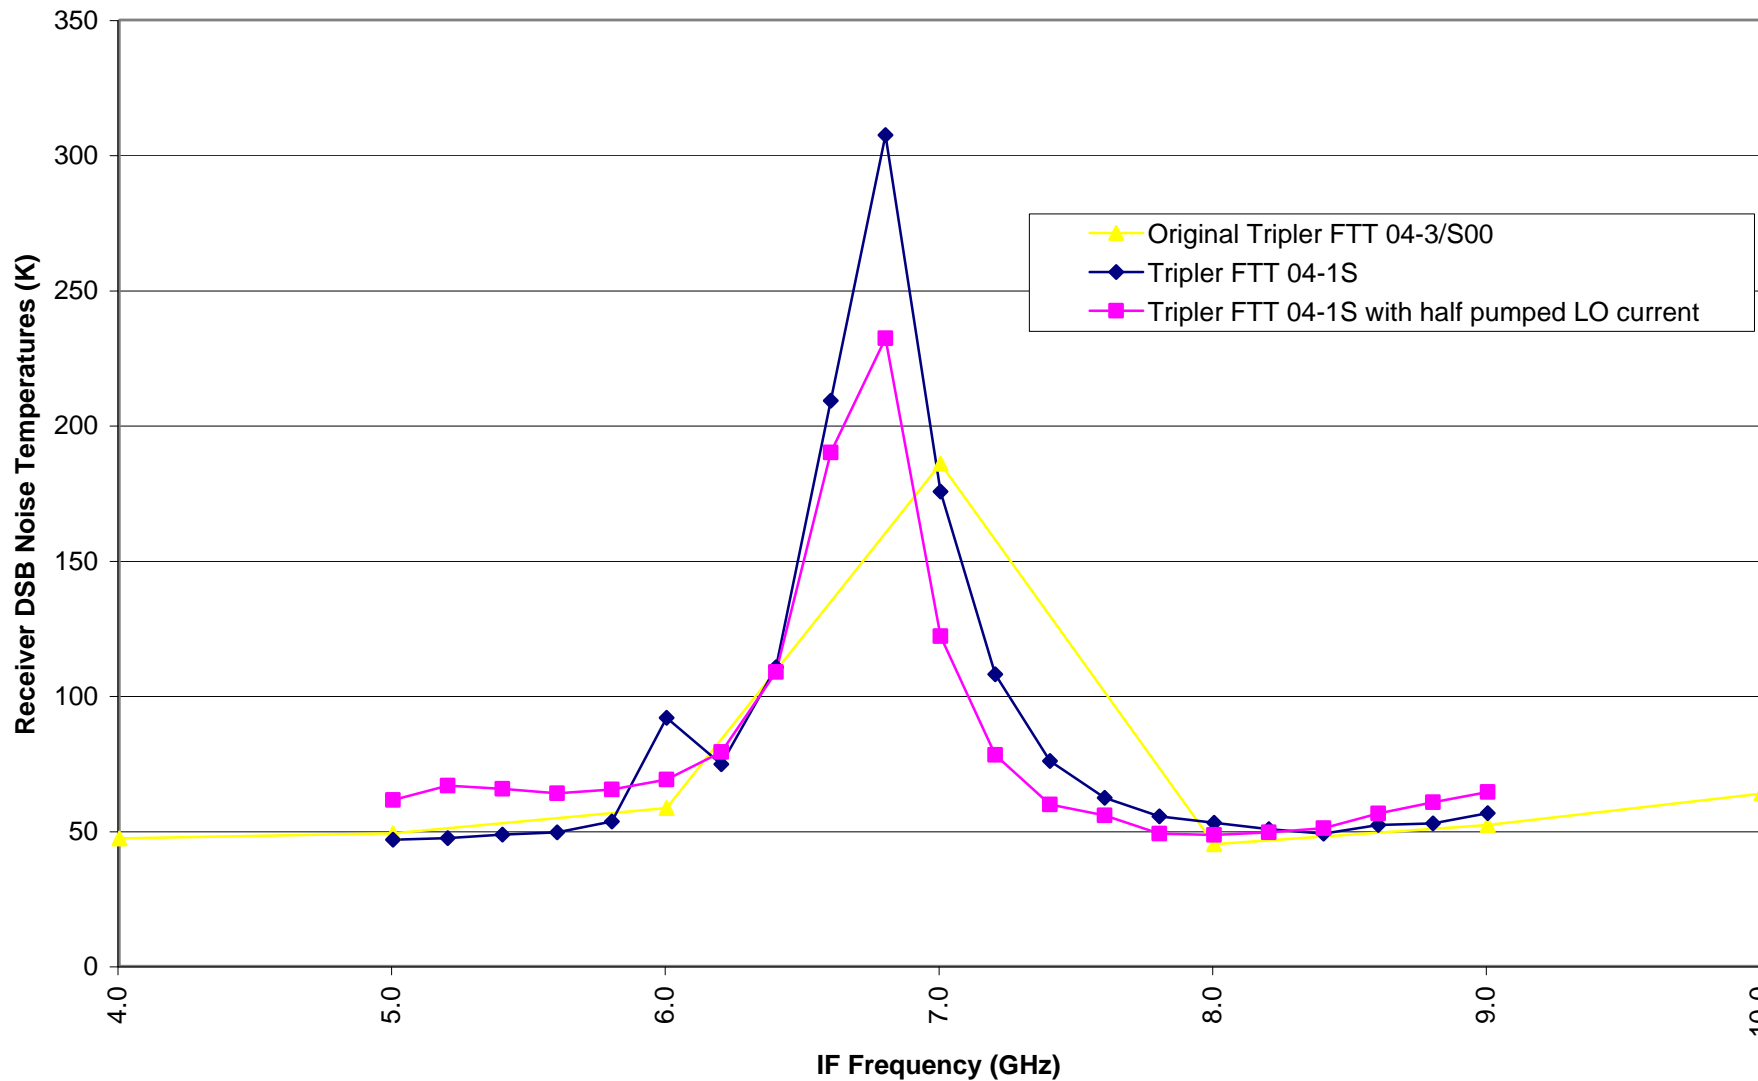

Balanced Mixer with Preamp: UVaVIII-L811B-1-B2-7-GL-BM371-A+BM1F4-12P.01

Dirfferent Triplers for LO Chain
LO Freq = 230 GHz
Measured 2001-10-05

**Balanced Mixer with Preamp: UVaVIII-L811B-1-B2-7-GL-BM371-
A+BM1F4-12P.01**
LO Freq = 230 GHz
Measured 2001-10-05

**Balanced Mixer with Preamp: UVaVIII-L811B-1-B2-7-GL-BM371-
A+BM1F4-12P.01**
LO Freq = 230 GHz
Measured 2001-10-05