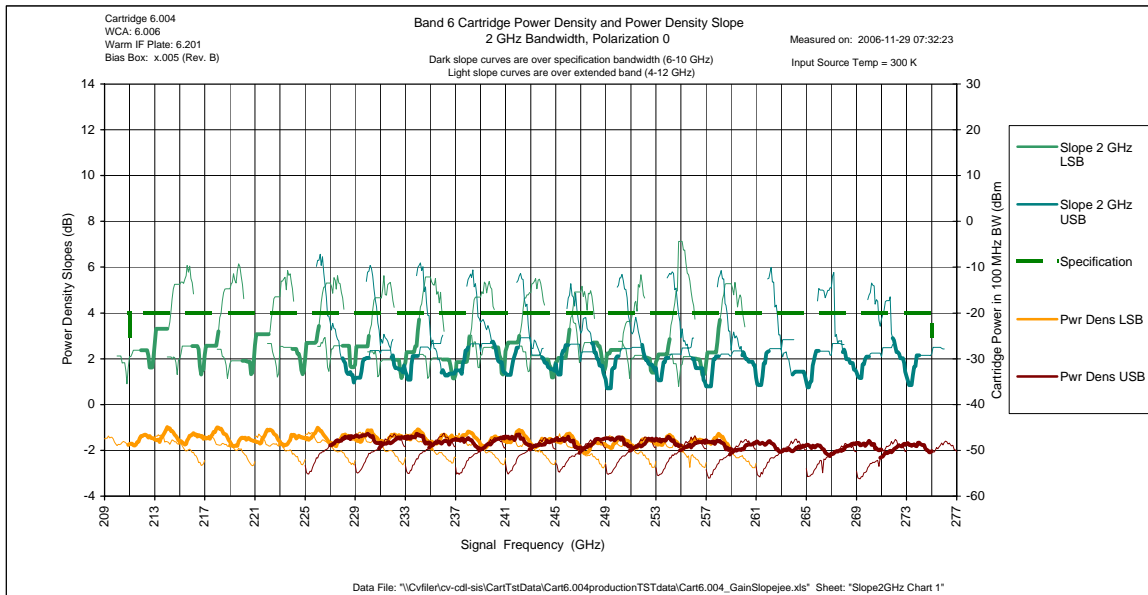

Specification	80% of 277-211 is	52.8
	Band Edges	
211	5	211
211	6	211
275	6	275
275	5	275

Specification	80% of 277-211 is		52.8
	Band Edges		
211	5	211	3
211	6	211	4
275	6	275	4
275	5	275	3