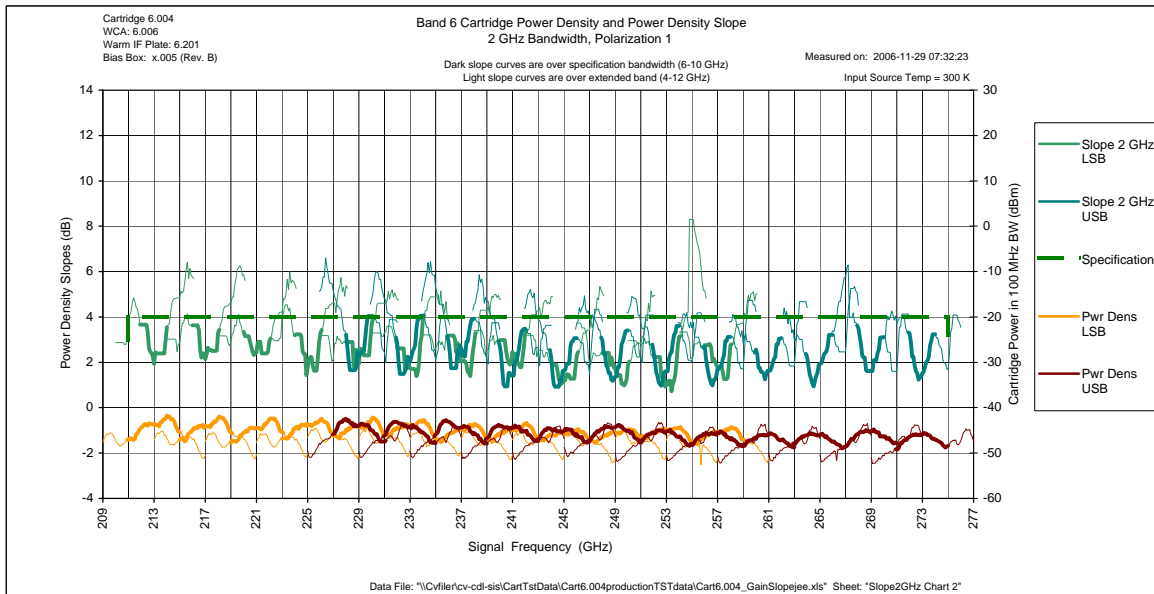

Specification	80% of 277-211 is	52.8
	Band Edges	
211	5	211
211	6	211
275	6	275
275	5	275

Specification	80% of 277-211 is		52.8
	Band Edges		
211	5	211	3
211	6	211	4
275	6	275	4
275	5	275	3