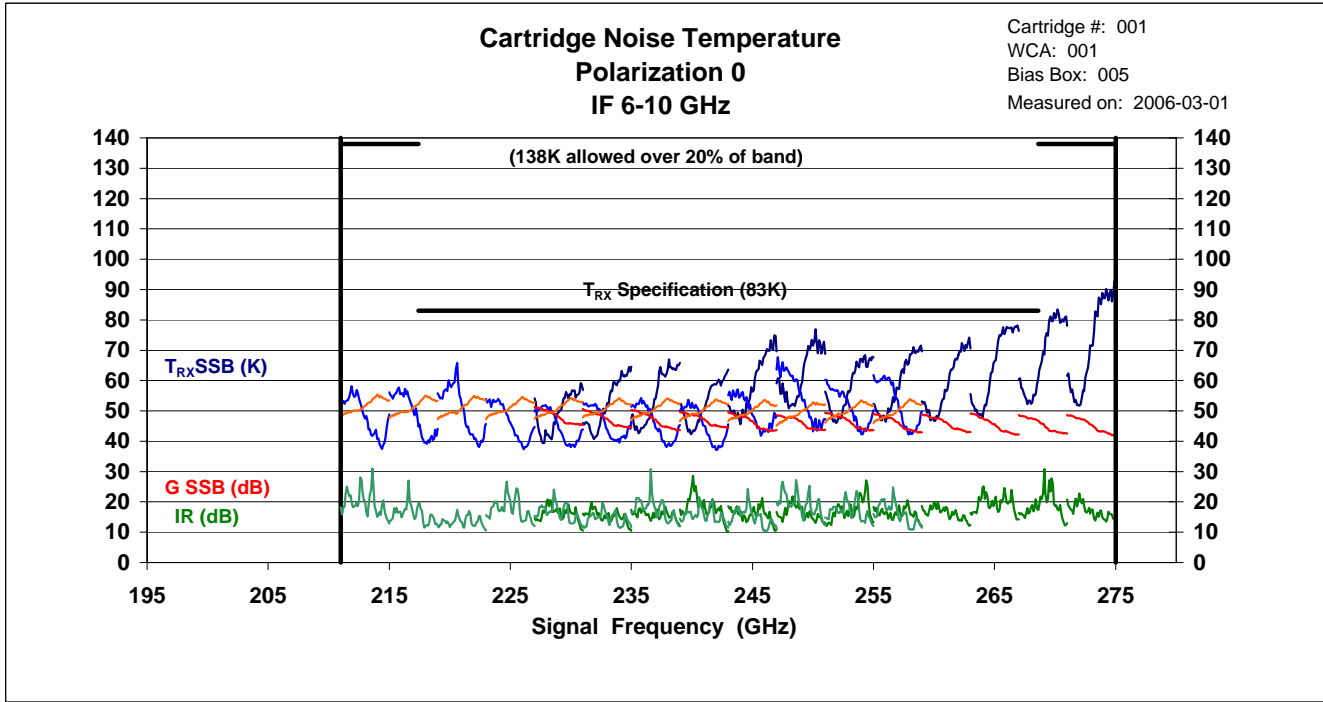

Band 6 Production Cartridge SN001 (Specified IF Range)

Band 6 Production Cartridge SN001 (Full IF Range)