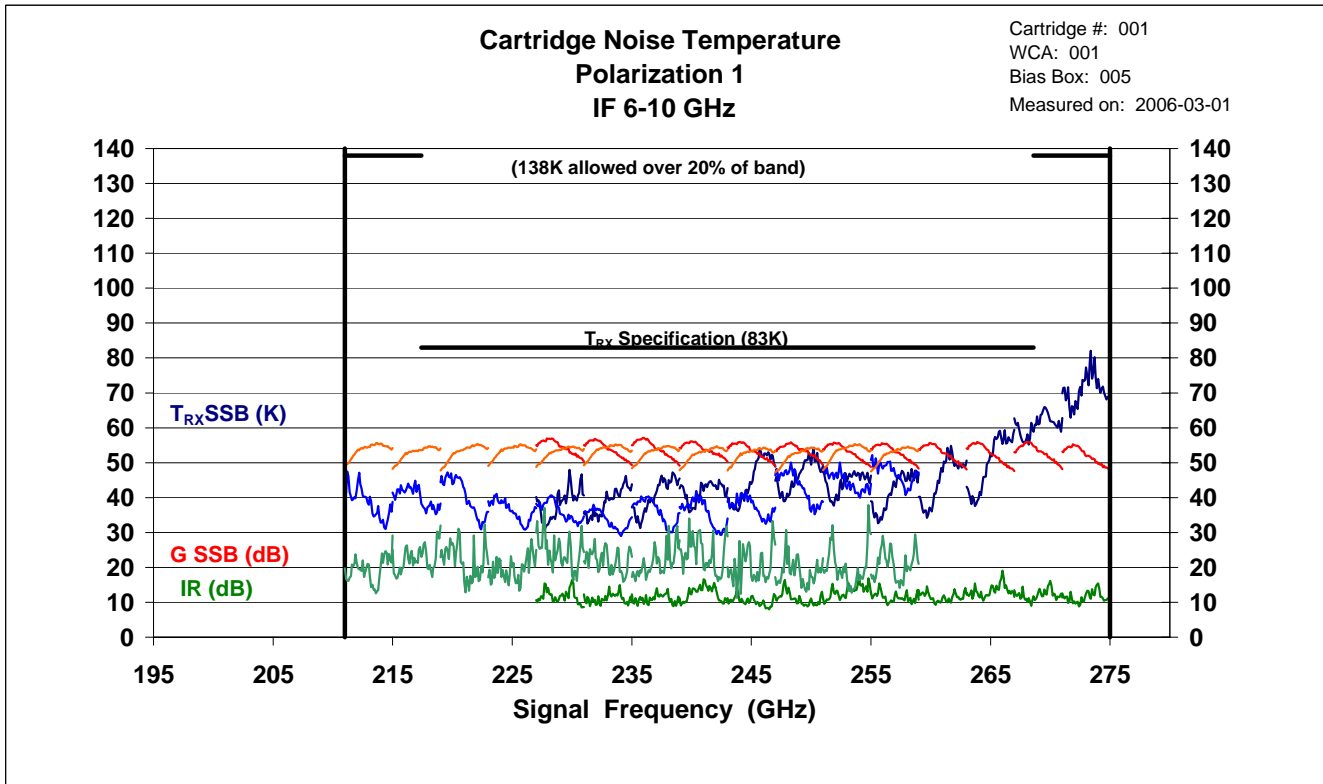

Band 6 Production Cartridge SN001 (Specified IF Range)

Band 6 Production Cartridge SN001 (Full IF Range)