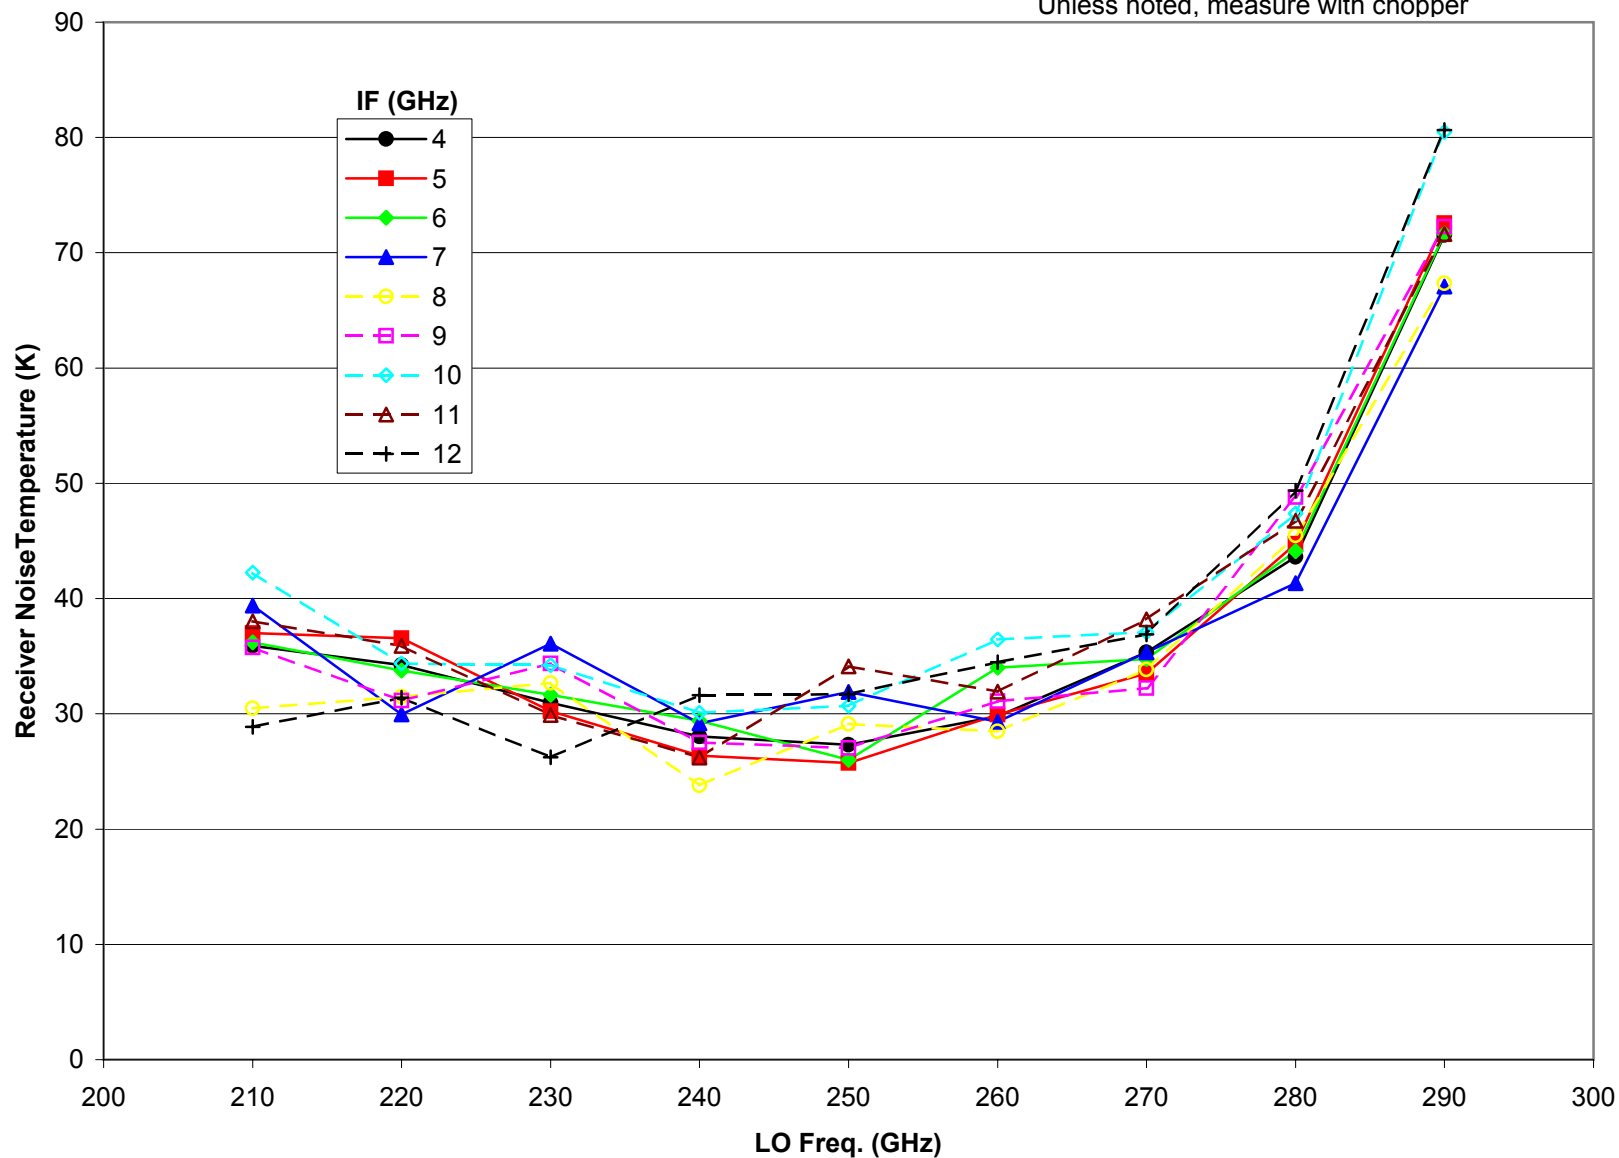

UVA10-03-0403-L1362A-2-HH-C12-L56-2-375C-103-P.15
Measured 2003-05-01 & 2003-05-02

Unless noted, measure with chopper

UVA10-03-0403-L1362A-2-HH-C12-L56-2-375C-103-P.15
Measured 2003-05-01 & 2003-05-02

Unless noted, measure with chopper