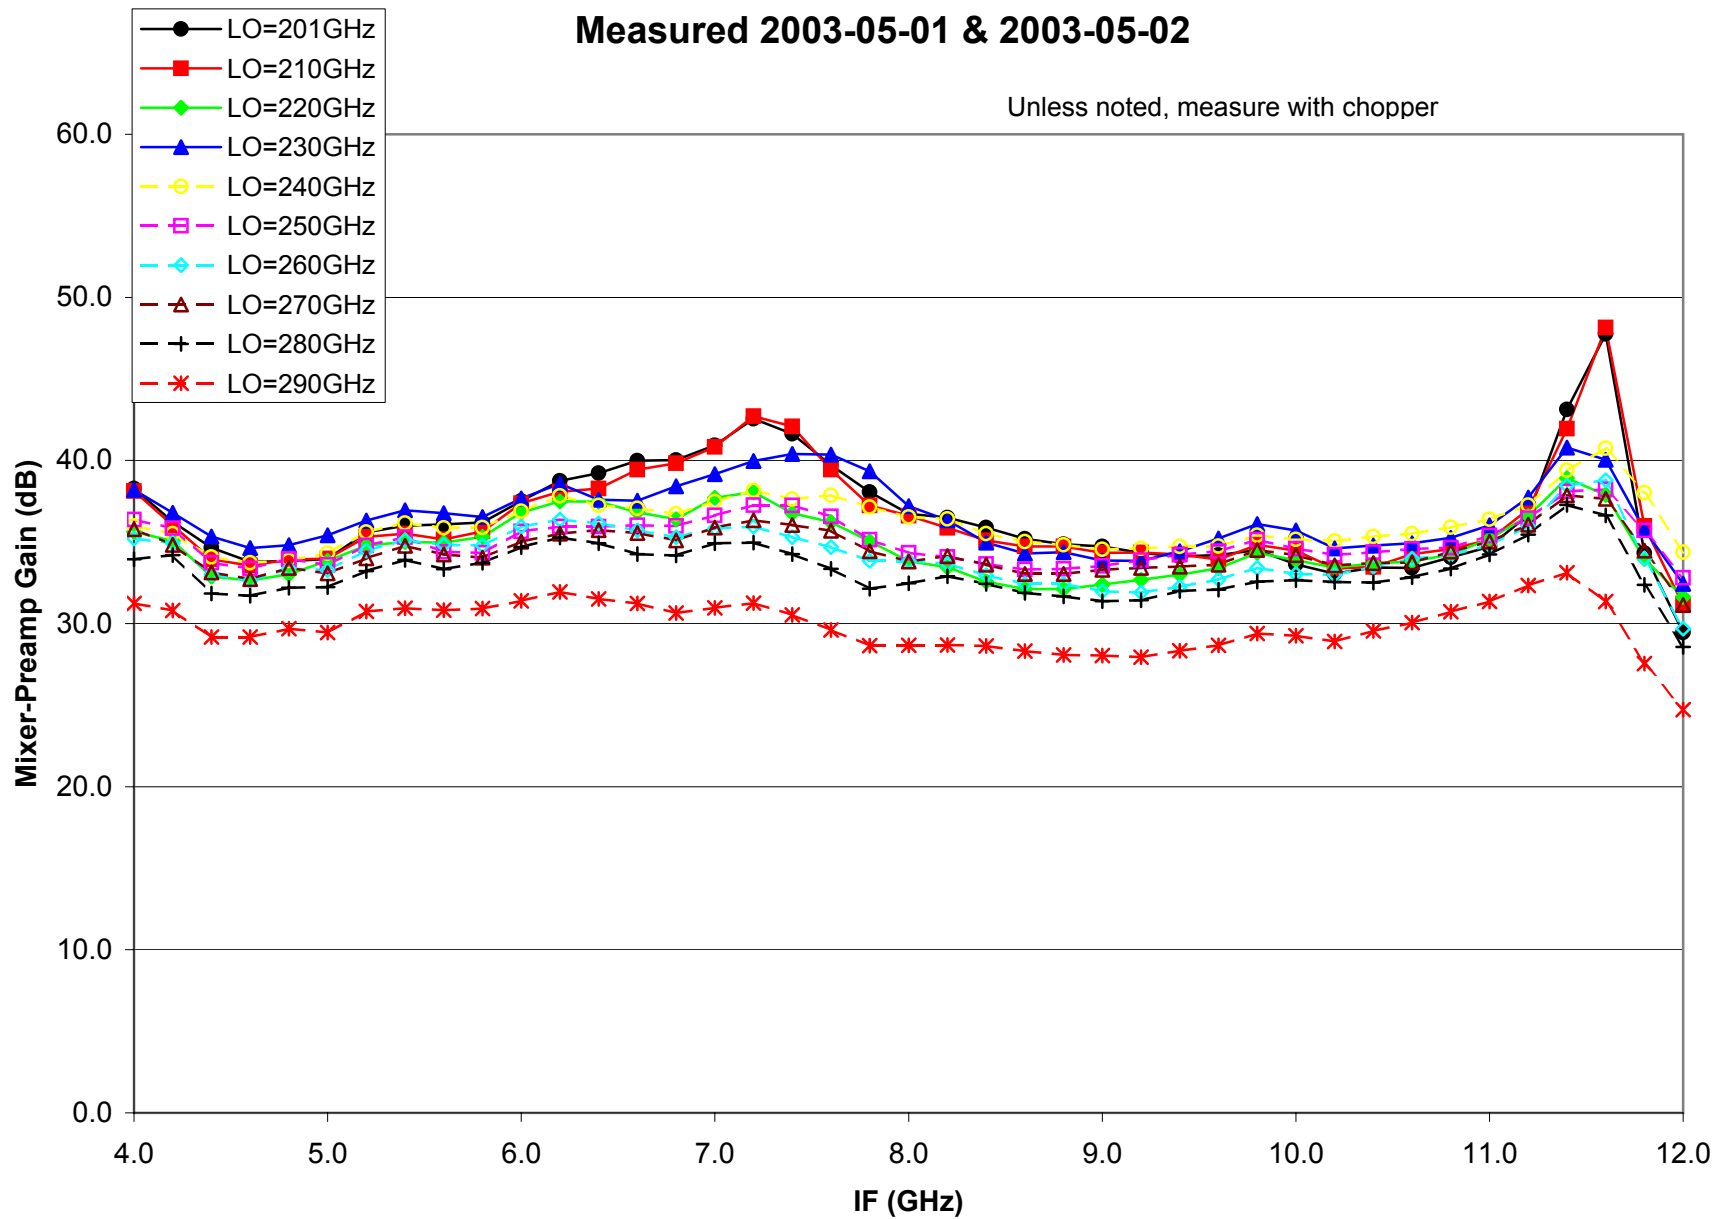

UVA10-03-0403-L1362A-2-HH-C12-L56-2-375C-103-P.15
Measured 2003-05-01 & 2003-05-02

Unless noted, measure with chopper

UVA10-03-0403-L1362A-2-HH-C12-L56-2-375C-103-P.15
Measured 2003-05-01 & 2003-05-02

Unless noted, measure with chopper