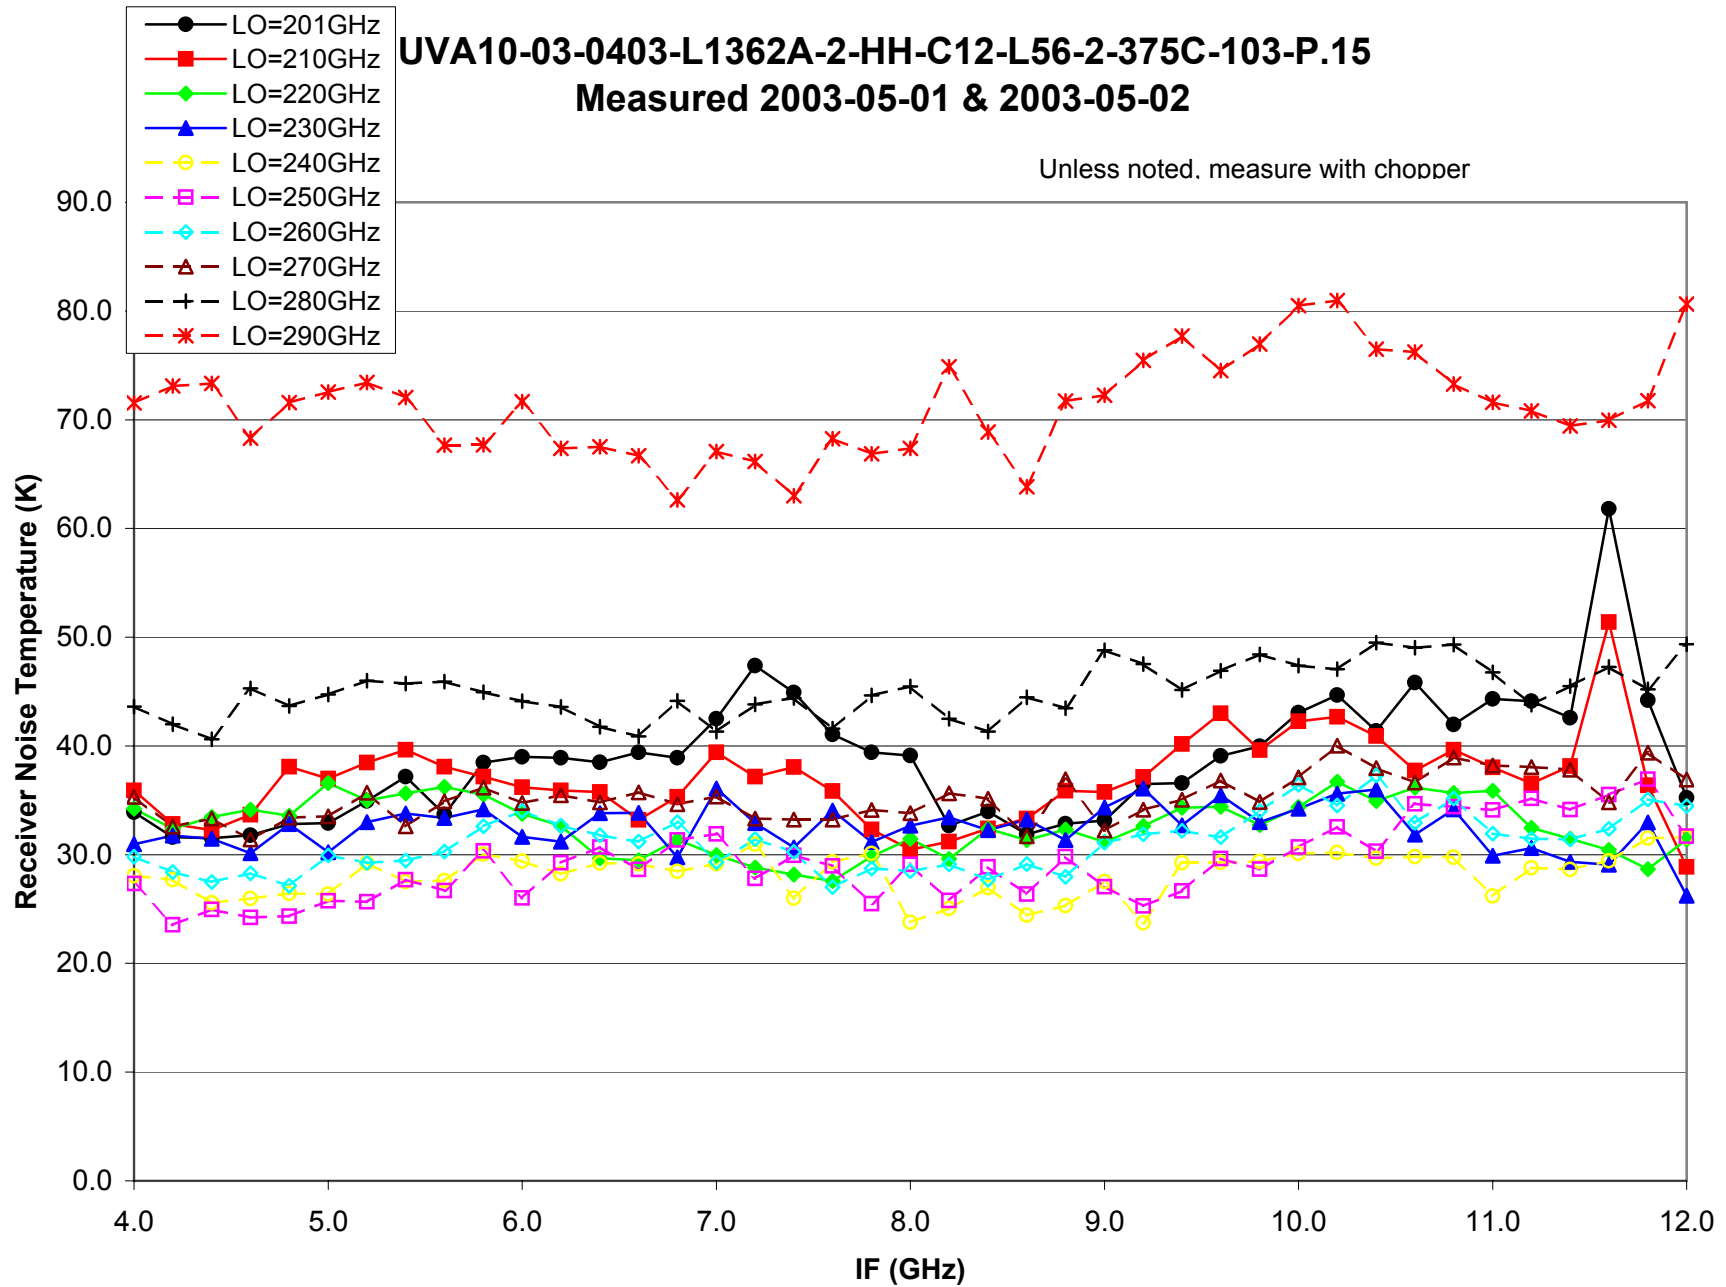

UVA10-03-0403-L1362A-2-HH-C12-L56-2-375C-103-P.15
Measured 2003-05-01 & 2003-05-02

Unless noted, measure with chopper

UVA10-03-0403-L1362A-2-HH-C12-L56-2-375C-103-P.15
Measured 2003-05-01 & 2003-05-02

Unless noted, measure with chopper