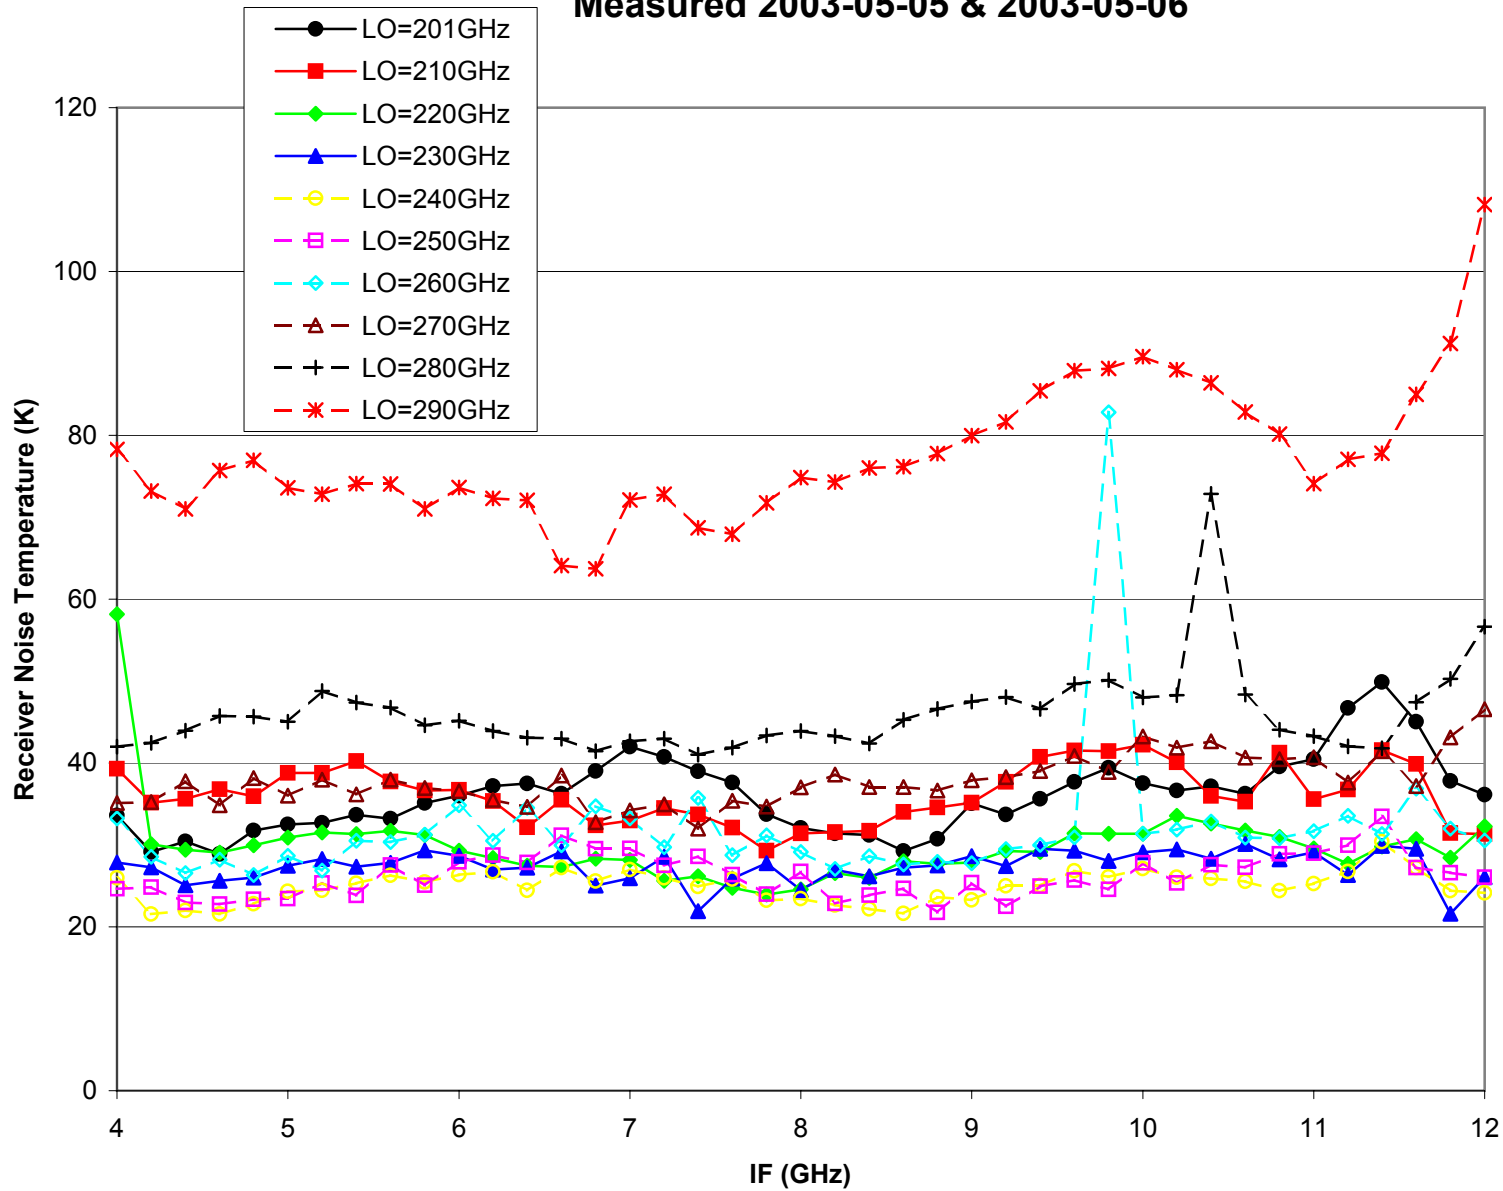

**UVA10-03-0403-L1362A-2-HH-C12-L56-4-375C-104-P.05**  
**Measured 2003-05-05 & 2003-05-06**

**UVA10-03-0403-L1362A-2-HH-C12-L56-4-375C-104-P.05**  
**Measured 2003-05-05 & 2003-05-06**

**UVA10-03-0403-L1362A-2-HH-C12-L56-4-375C-104-P.05**  
**Measured 2003-05-05 & 2003-05-06**

**UVA10-03-0403-L1362A-2-HH-C12-L56-4-375C-104-P.05**  
**Measured 2003-05-05 & 2003-05-06**