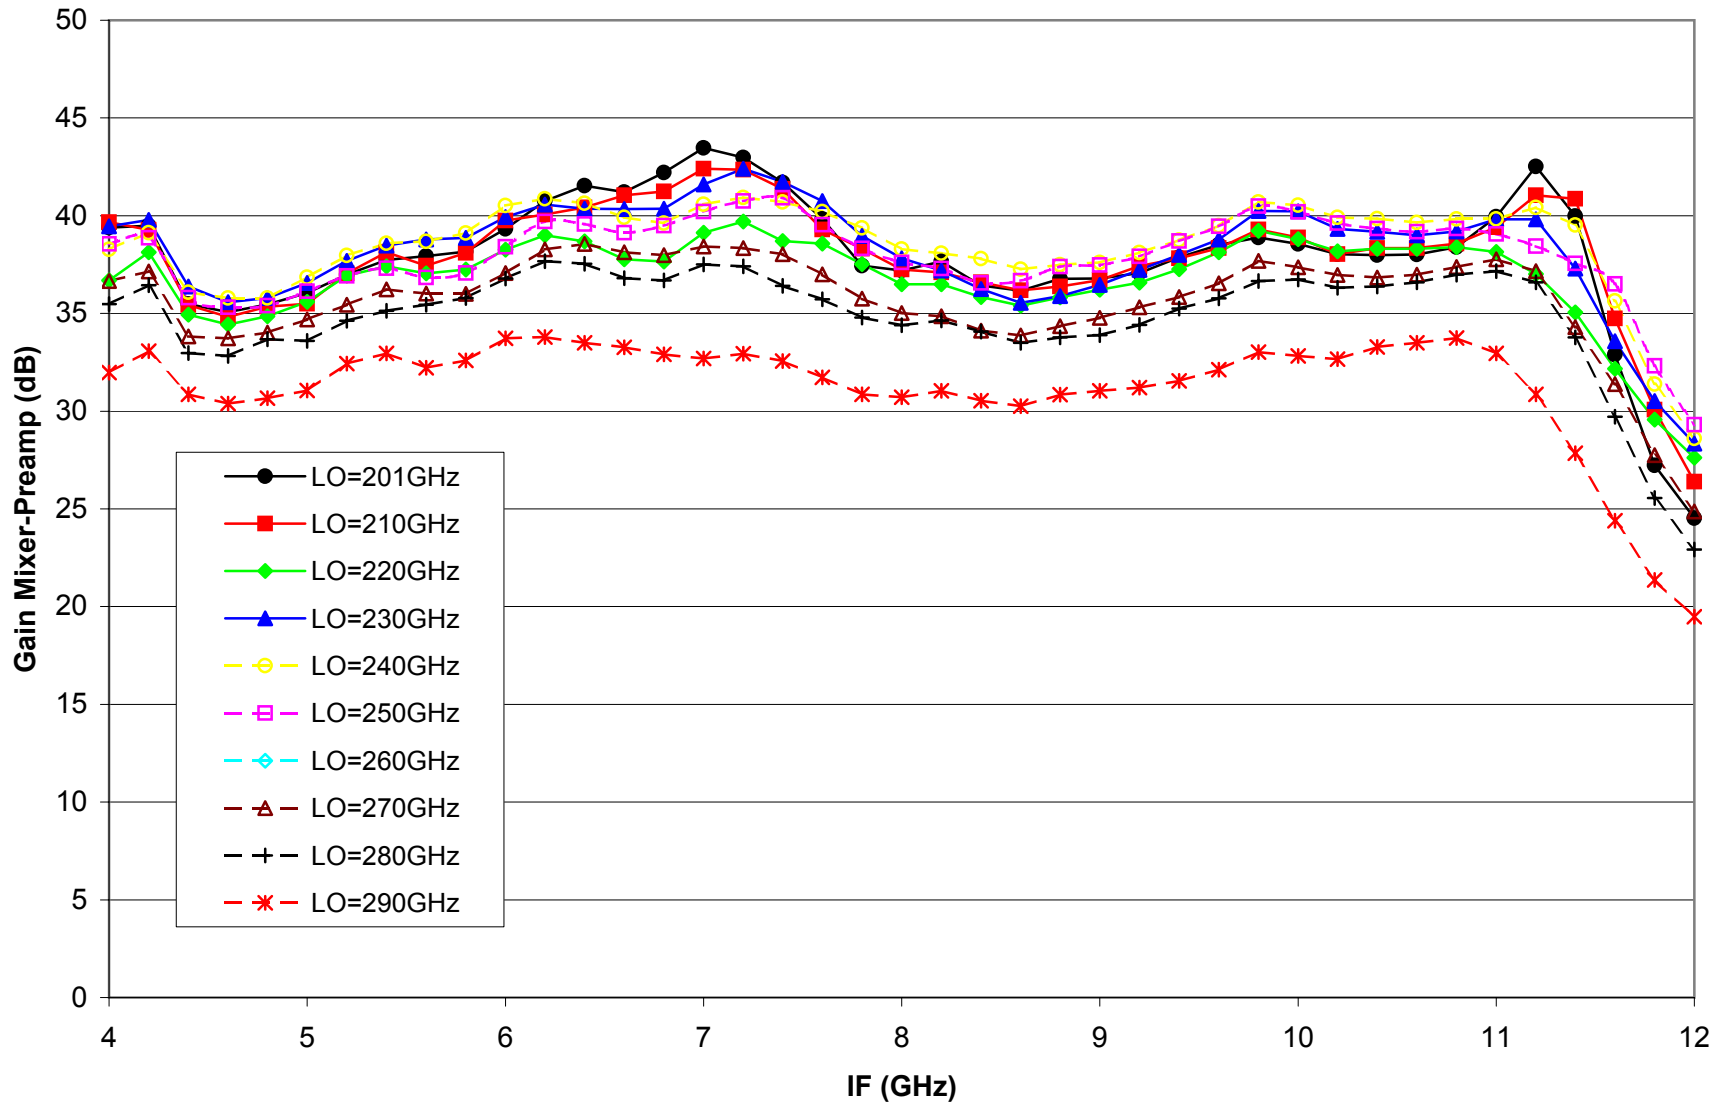

**UVA10-03-0403-L1362A-2-HH-C12-L56-4-375C-104-P.05**  
**Measured 2003-05-05 & 2003-05-06**

**UVA10-03-0403-L1362A-2-HH-C12-L56-4-375C-104-P.05**  
**Measured 2003-05-05 & 2003-05-06**

**UVA10-03-0403-L1362A-2-HH-C12-L56-4-375C-104-P.05**  
**Measured 2003-05-05 & 2003-05-06**

**UVA10-03-0403-L1362A-2-HH-C12-L56-4-375C-104-P.05**  
**Measured 2003-05-05 & 2003-05-06**