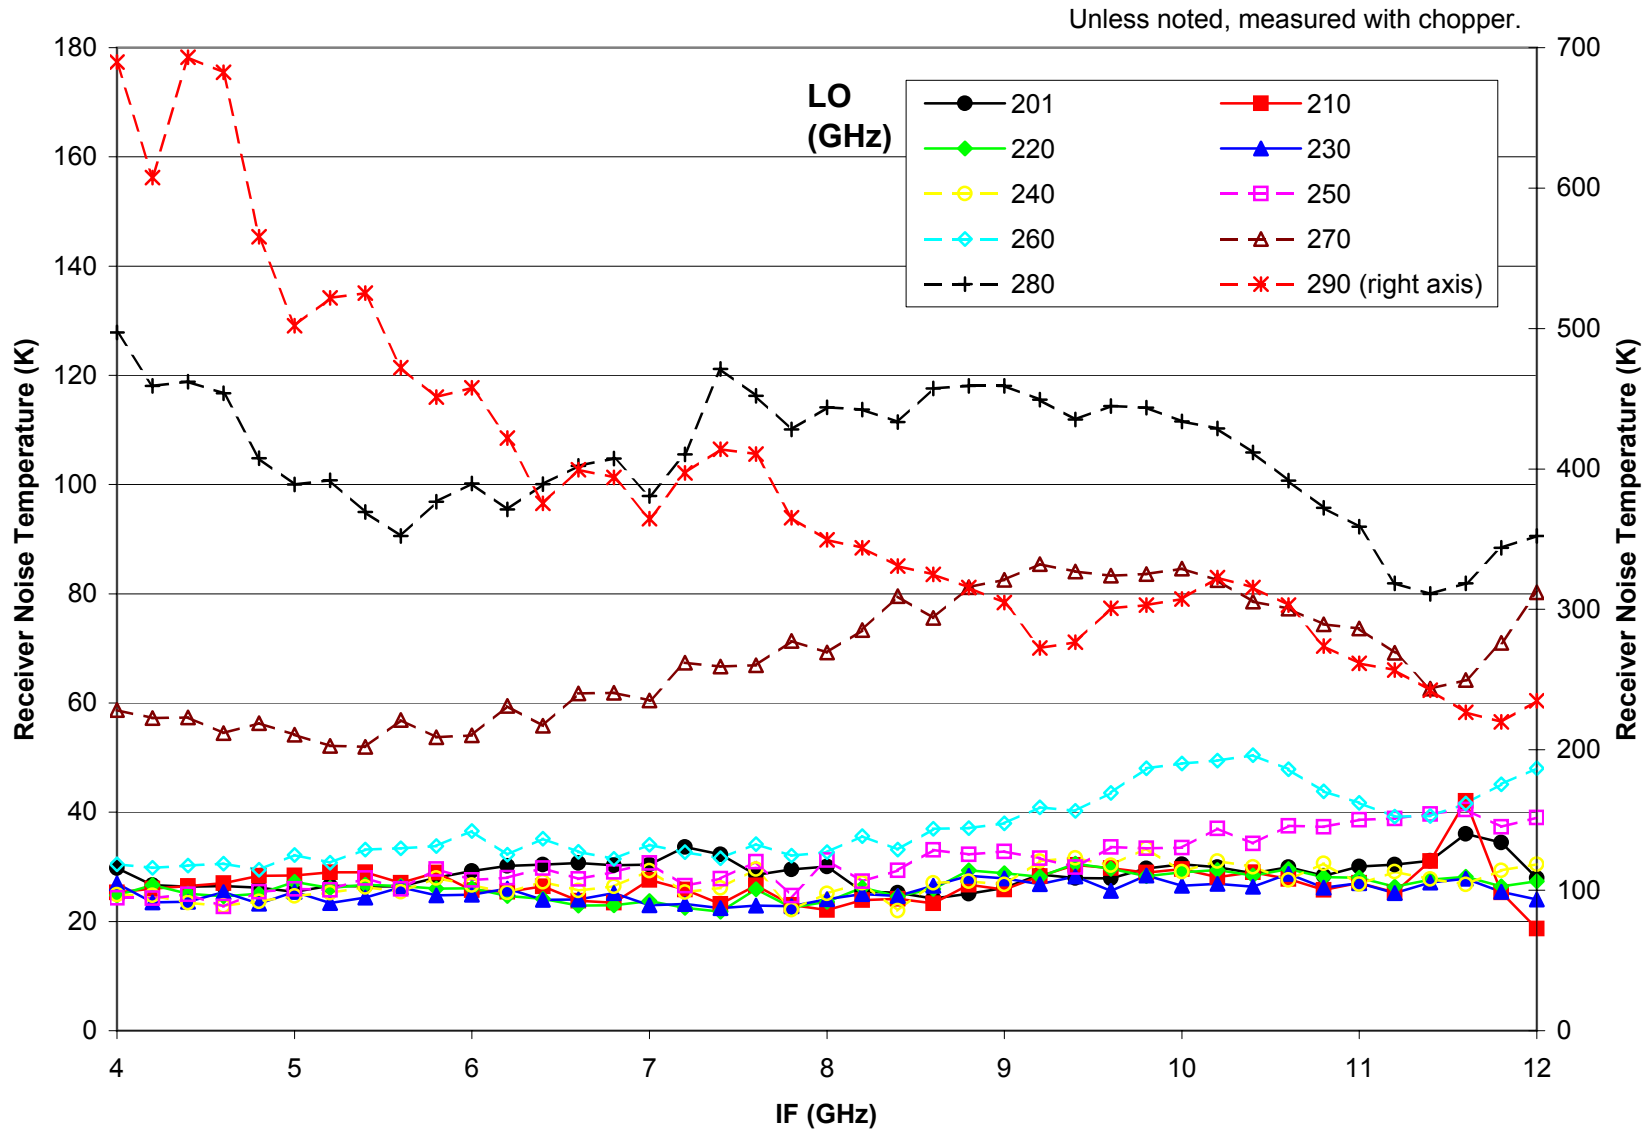

# UVA10-03-0403-L1362A-2-HH-C14-L62-4-375C-103-P.15

## Measured 2003-05-13 & 2003-05-14

**UVA10-03-0403-L1362A-2-HH-C14-L62-4-375C-103-P.15**  
**Measured 2003-05-13 & 2003-05-14**

Unless noted, measured with chopper.

**UVA10-03-0403-L1362A-2-HH-C14-L62-4-375C-103-P.15**  
**Measured 2003-05-13 & 2003-05-14**

**UVA10-03-0403-L1362A-2-HH-C14-L62-4-375C-103-P.15**  
**Measured 2003-05-13 & 2003-05-14**