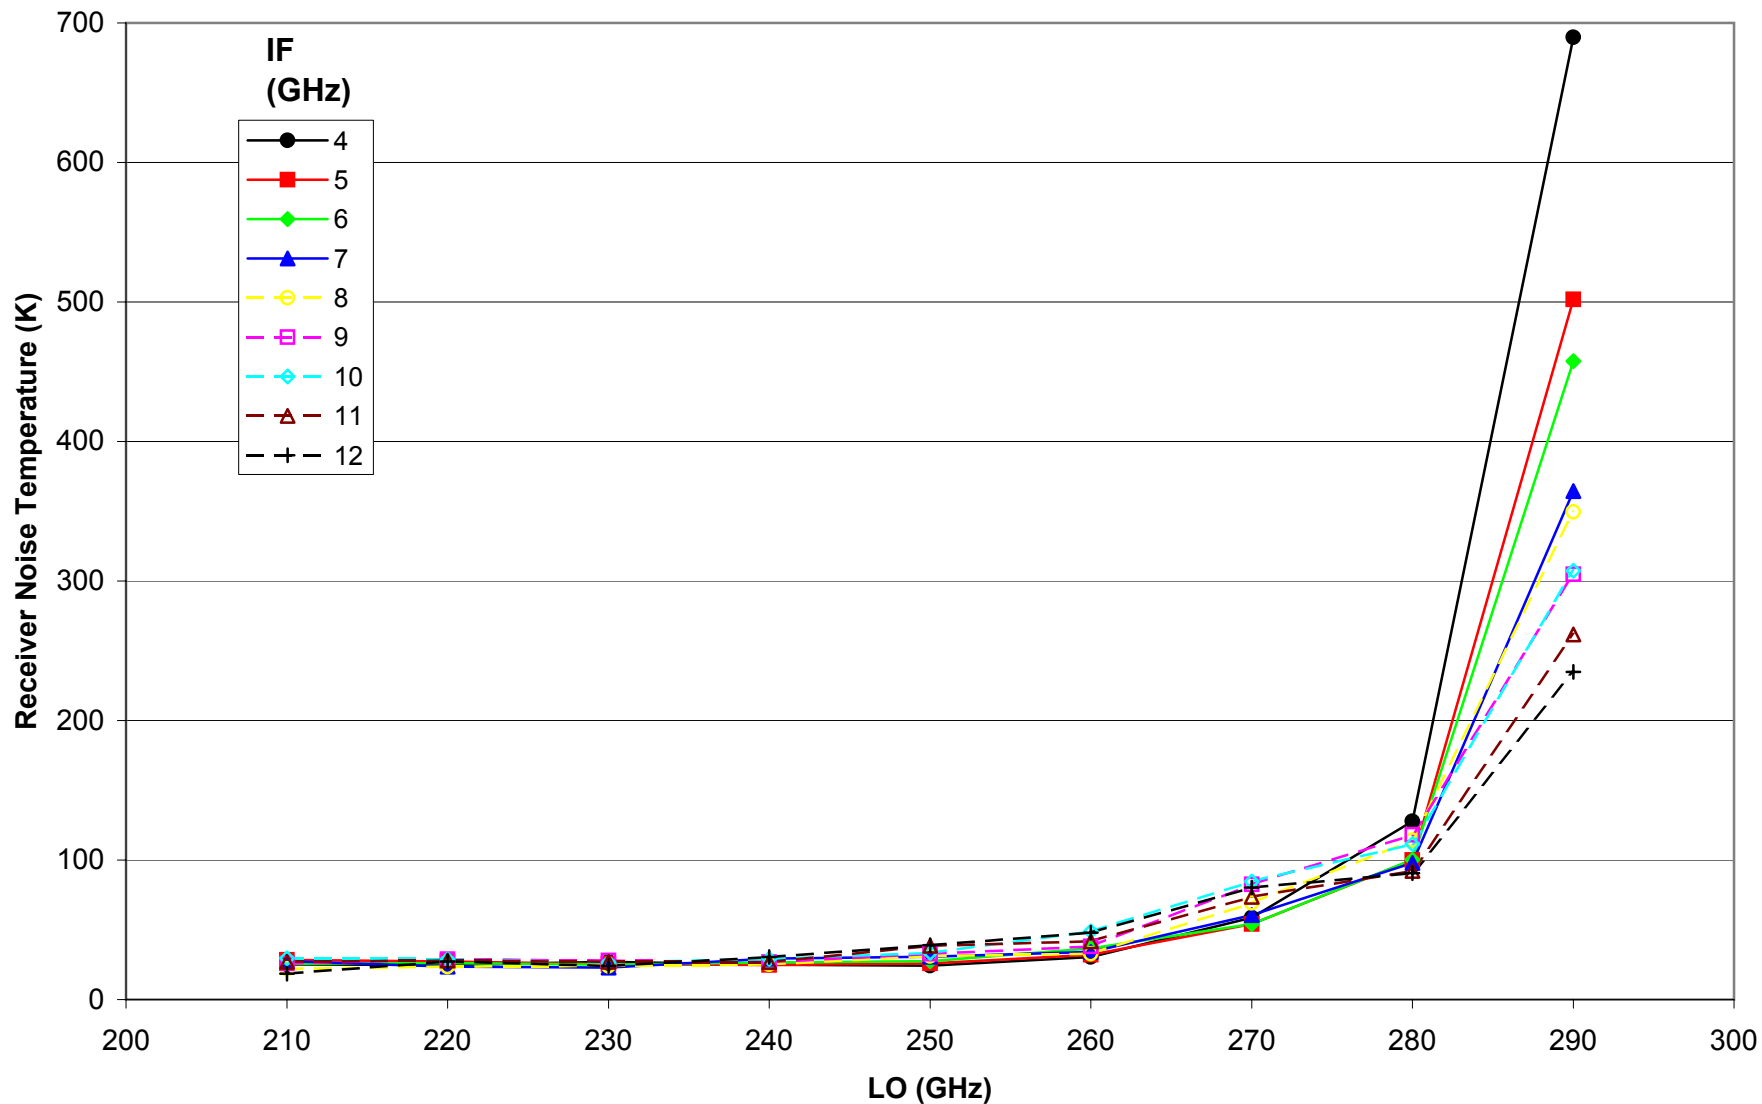

## Measured 2003-05-13 & 2003-05-14

**UVA10-03-0403-L1362A-2-HH-C14-L62-4-375C-103-P.15**  
**Measured 2003-05-13 & 2003-05-14**

Unless noted, measured with chopper.

**UVA10-03-0403-L1362A-2-HH-C14-L62-4-375C-103-P.15**  
**Measured 2003-05-13 & 2003-05-14**

**UVA10-03-0403-L1362A-2-HH-C14-L62-4-375C-103-P.15**  
**Measured 2003-05-13 & 2003-05-14**