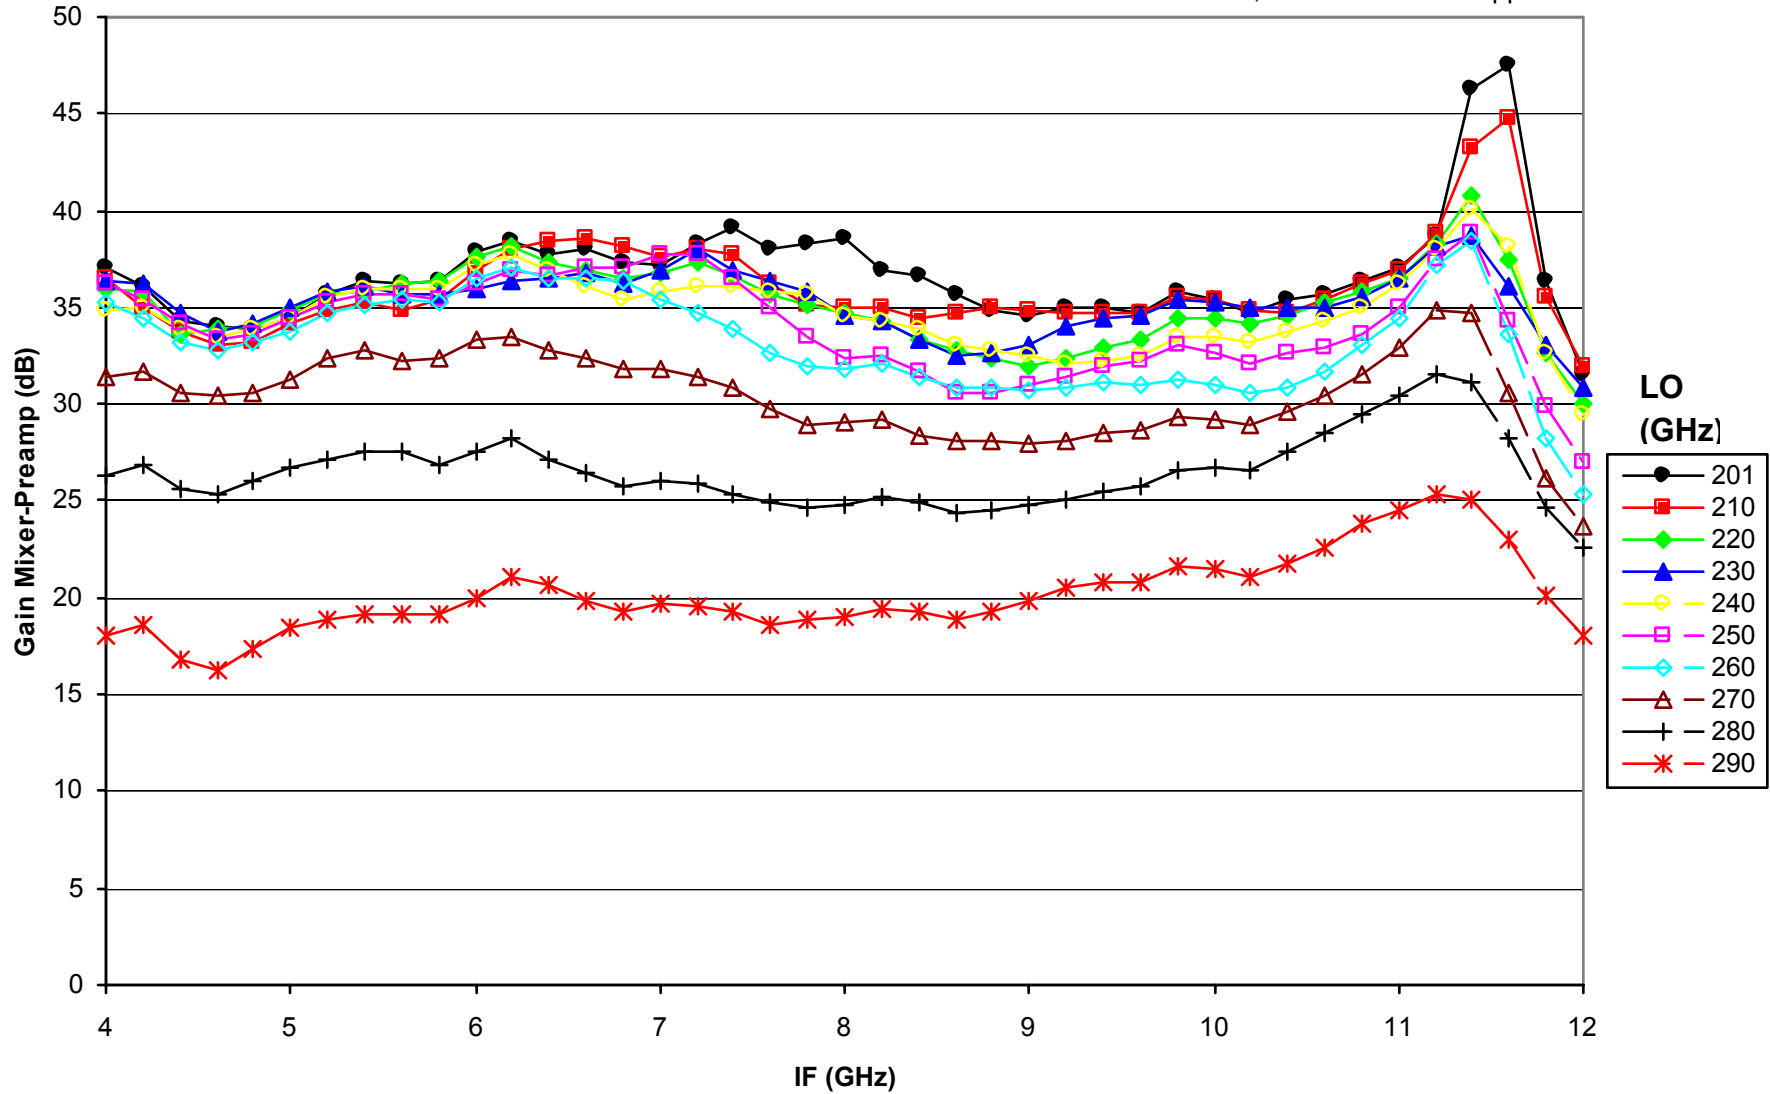

# UVA10-03-0403-L1362A-2-HH-C14-L62-4-375C-103-P.15

## Measured 2003-05-13 & 2003-05-14

**UVA10-03-0403-L1362A-2-HH-C14-L62-4-375C-103-P.15**  
**Measured 2003-05-13 & 2003-05-14**

Unless noted, measured with chopper.

**UVA10-03-0403-L1362A-2-HH-C14-L62-4-375C-103-P.15**  
**Measured 2003-05-13 & 2003-05-14**

**UVA10-03-0403-L1362A-2-HH-C14-L62-4-375C-103-P.15**  
**Measured 2003-05-13 & 2003-05-14**