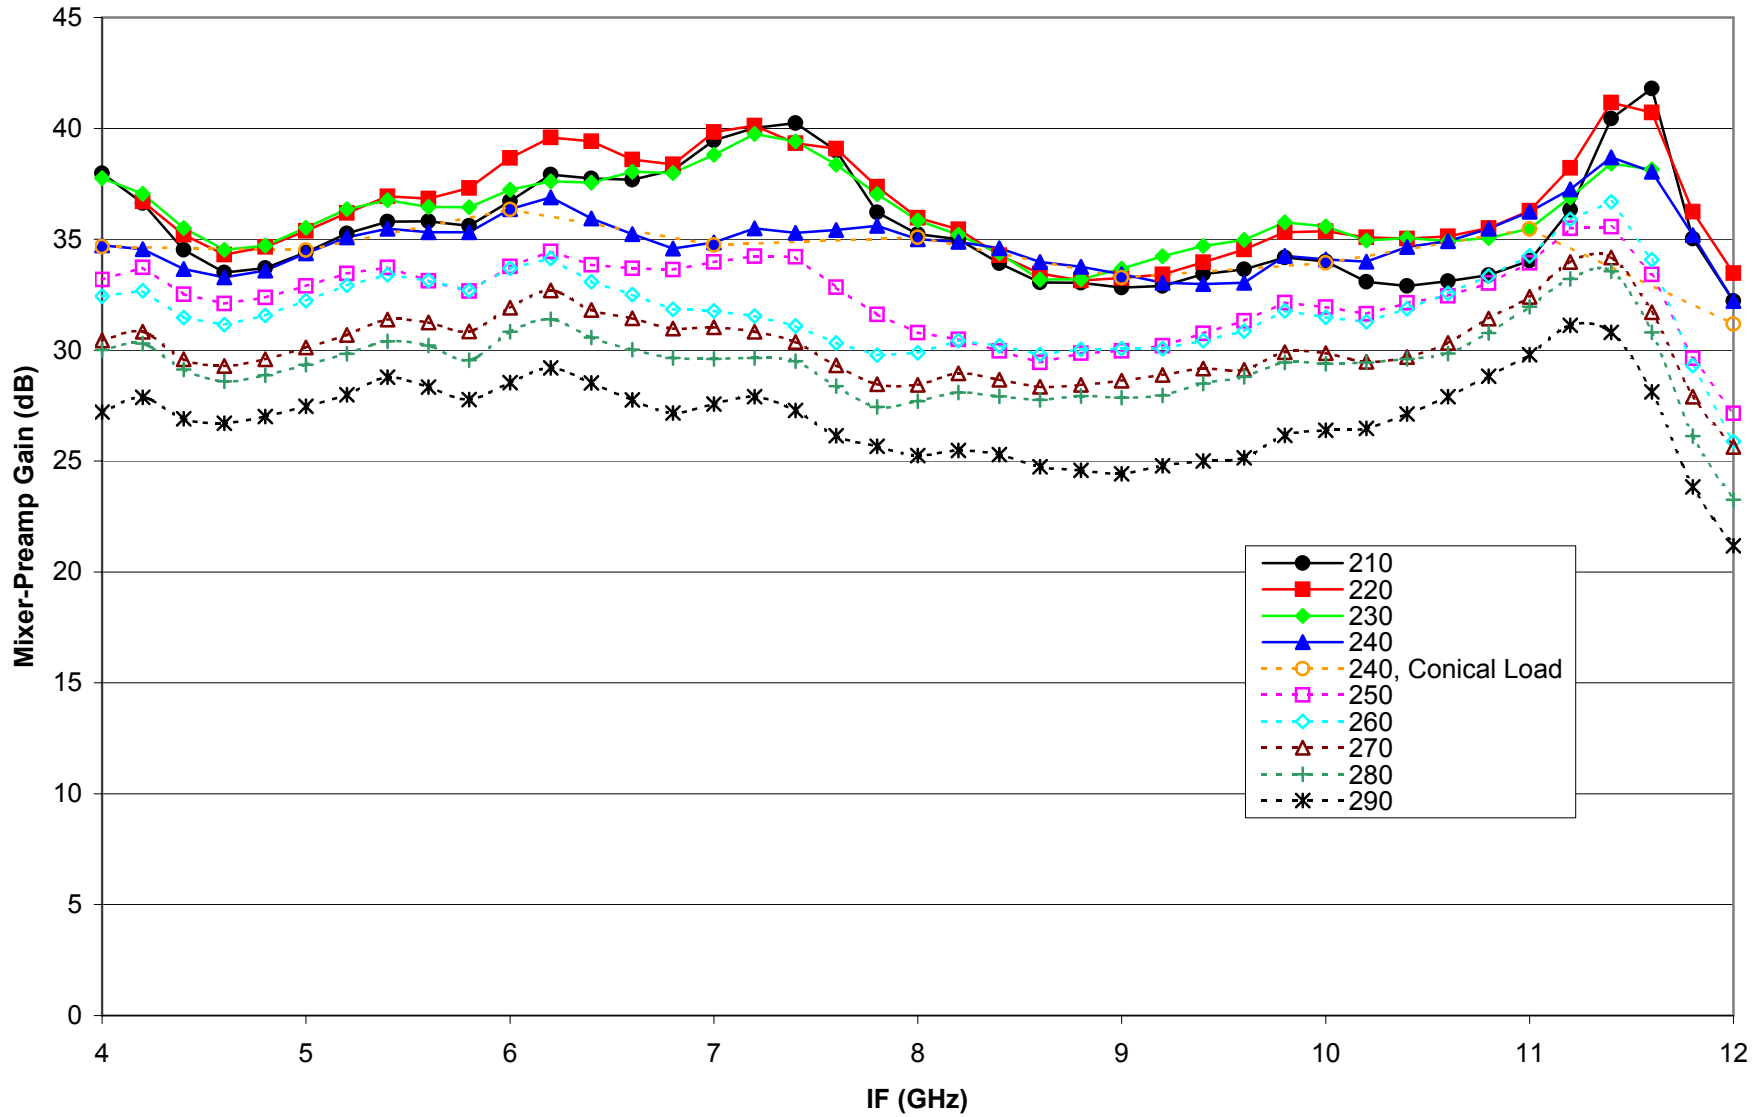

UVA10-03-L1362-0403-2-HH-C14-L56-3-375C-103-P.15
Measured 2003-04-23

Unless noted, measured with chopper

UVA10-03-L1362-0403-2-HH-C14-L56-3-375C-103-P.15
Measured 2003-04-23

UVA10-03-L1362-0403-2-HH-C14-L56-3-375C-103-P.15
Measured 2003-04-23

UVA10-03-L1362-0403-2-HH-C14-L56-3-375C-103-P.15
Measured 2003-04-23