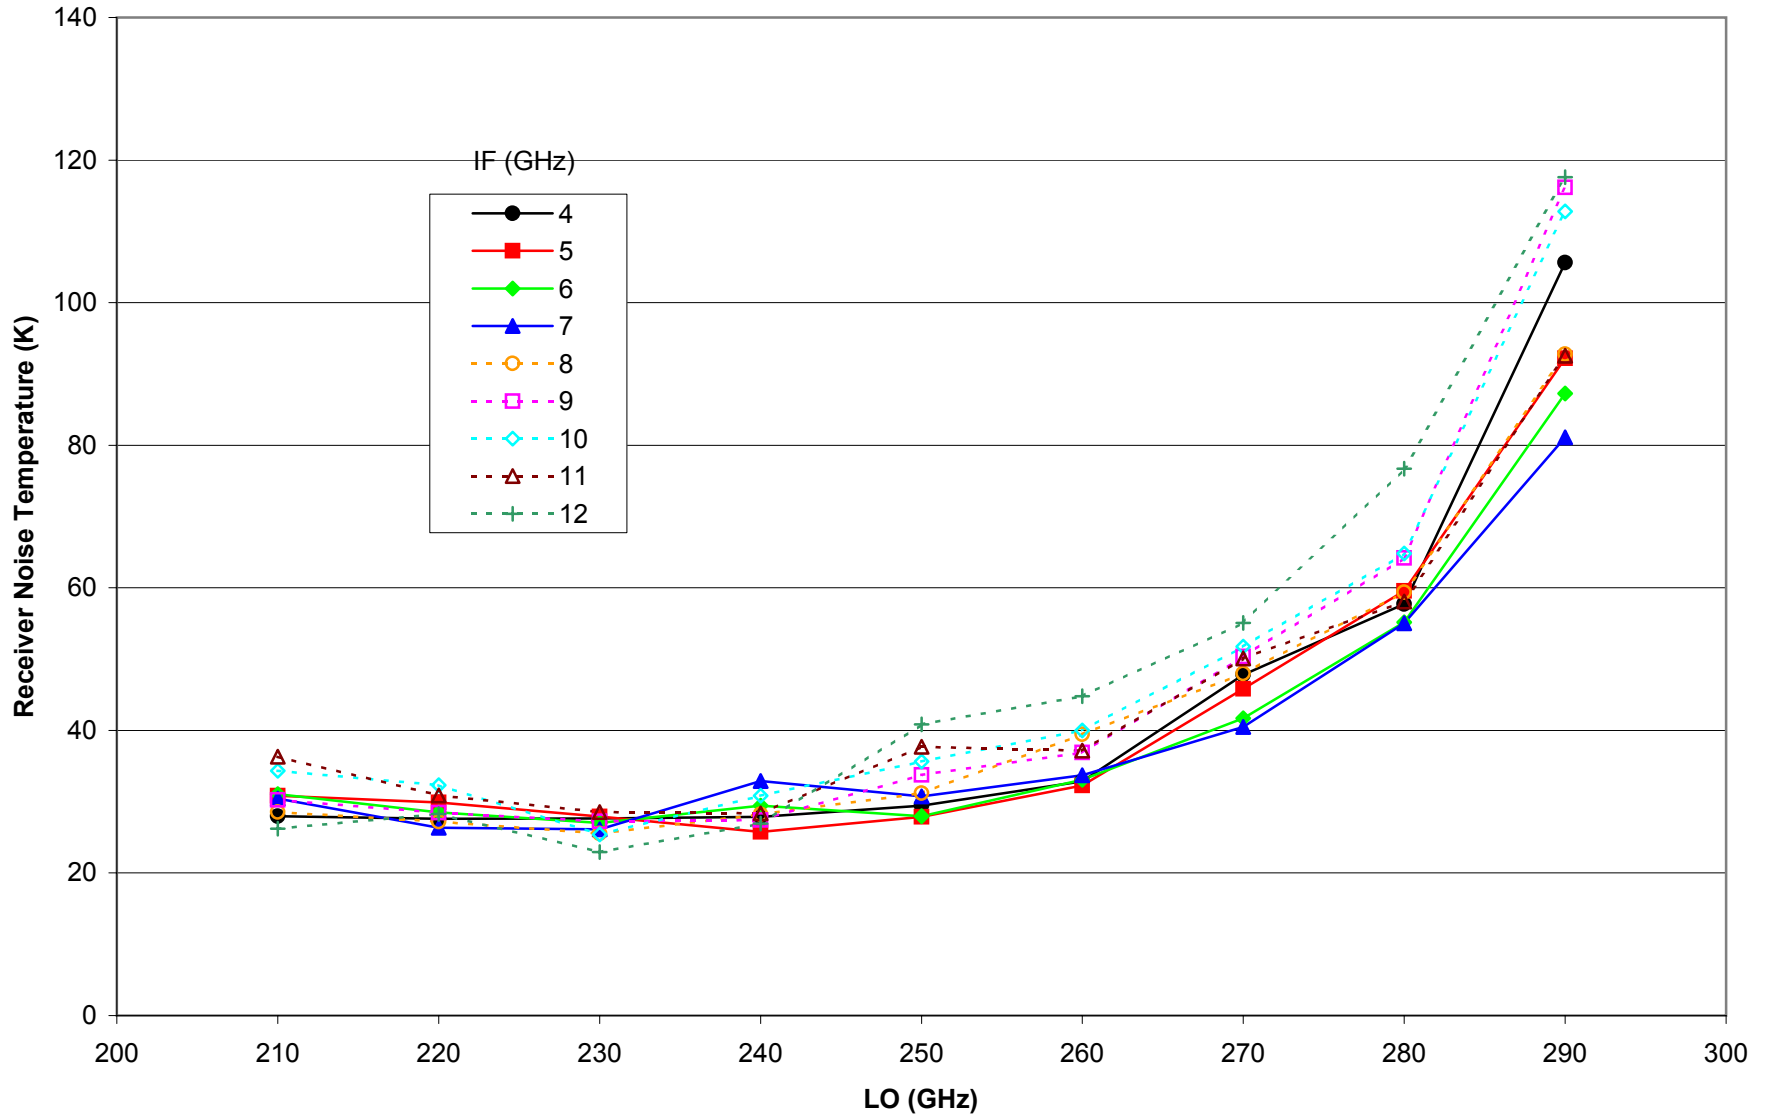

UVA10-03-L1362-0403-2-HH-C14-L56-3-375C-103-P.15
Measured 2003-04-23

Unless noted, measured with chopper

UVA10-03-L1362-0403-2-HH-C14-L56-3-375C-103-P.15
Measured 2003-04-23

UVA10-03-L1362-0403-2-HH-C14-L56-3-375C-103-P.15
Measured 2003-04-23

UVA10-03-L1362-0403-2-HH-C14-L56-3-375C-103-P.15
Measured 2003-04-23