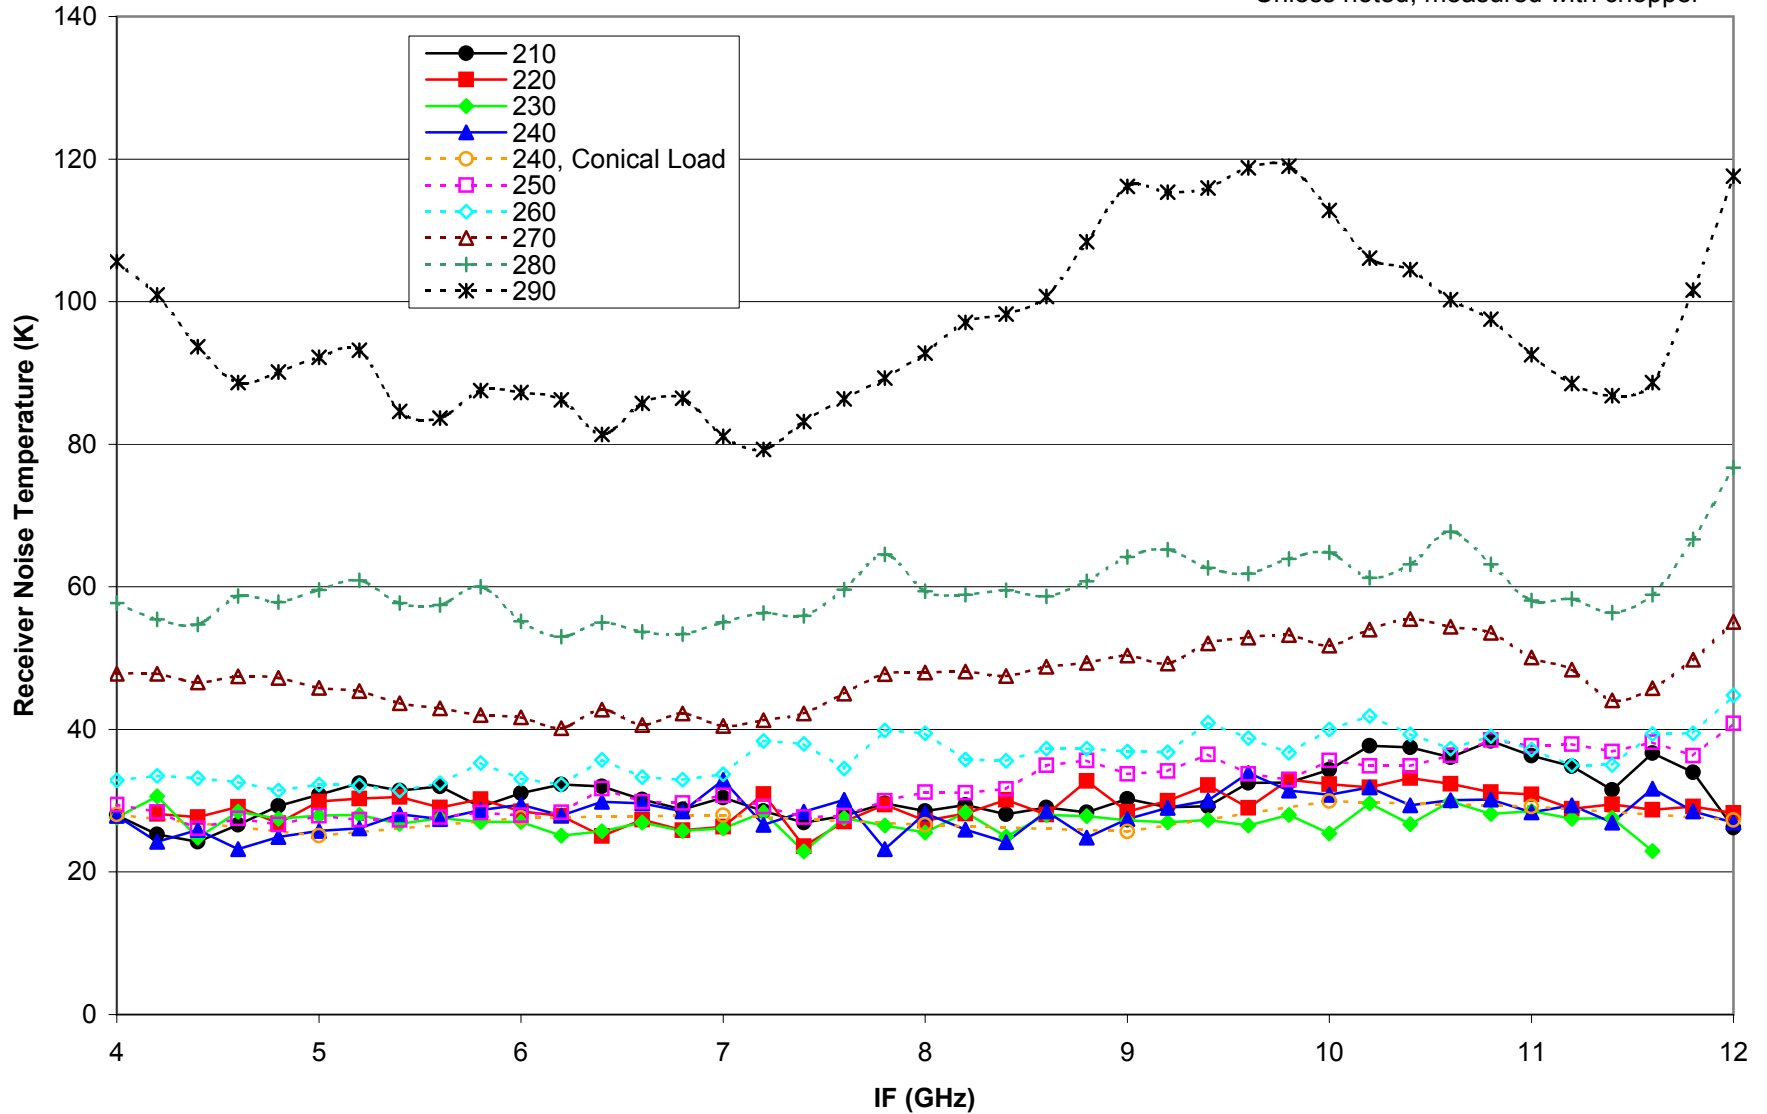

UVA10-03-L1362-0403-2-HH-C14-L56-3-375C-103-P.15
Measured 2003-04-23

Unless noted, measured with chopper

UVA10-03-L1362-0403-2-HH-C14-L56-3-375C-103-P.15
Measured 2003-04-23

UVA10-03-L1362-0403-2-HH-C14-L56-3-375C-103-P.15
Measured 2003-04-23

UVA10-03-L1362-0403-2-HH-C14-L56-3-375C-103-P.15
Measured 2003-04-23