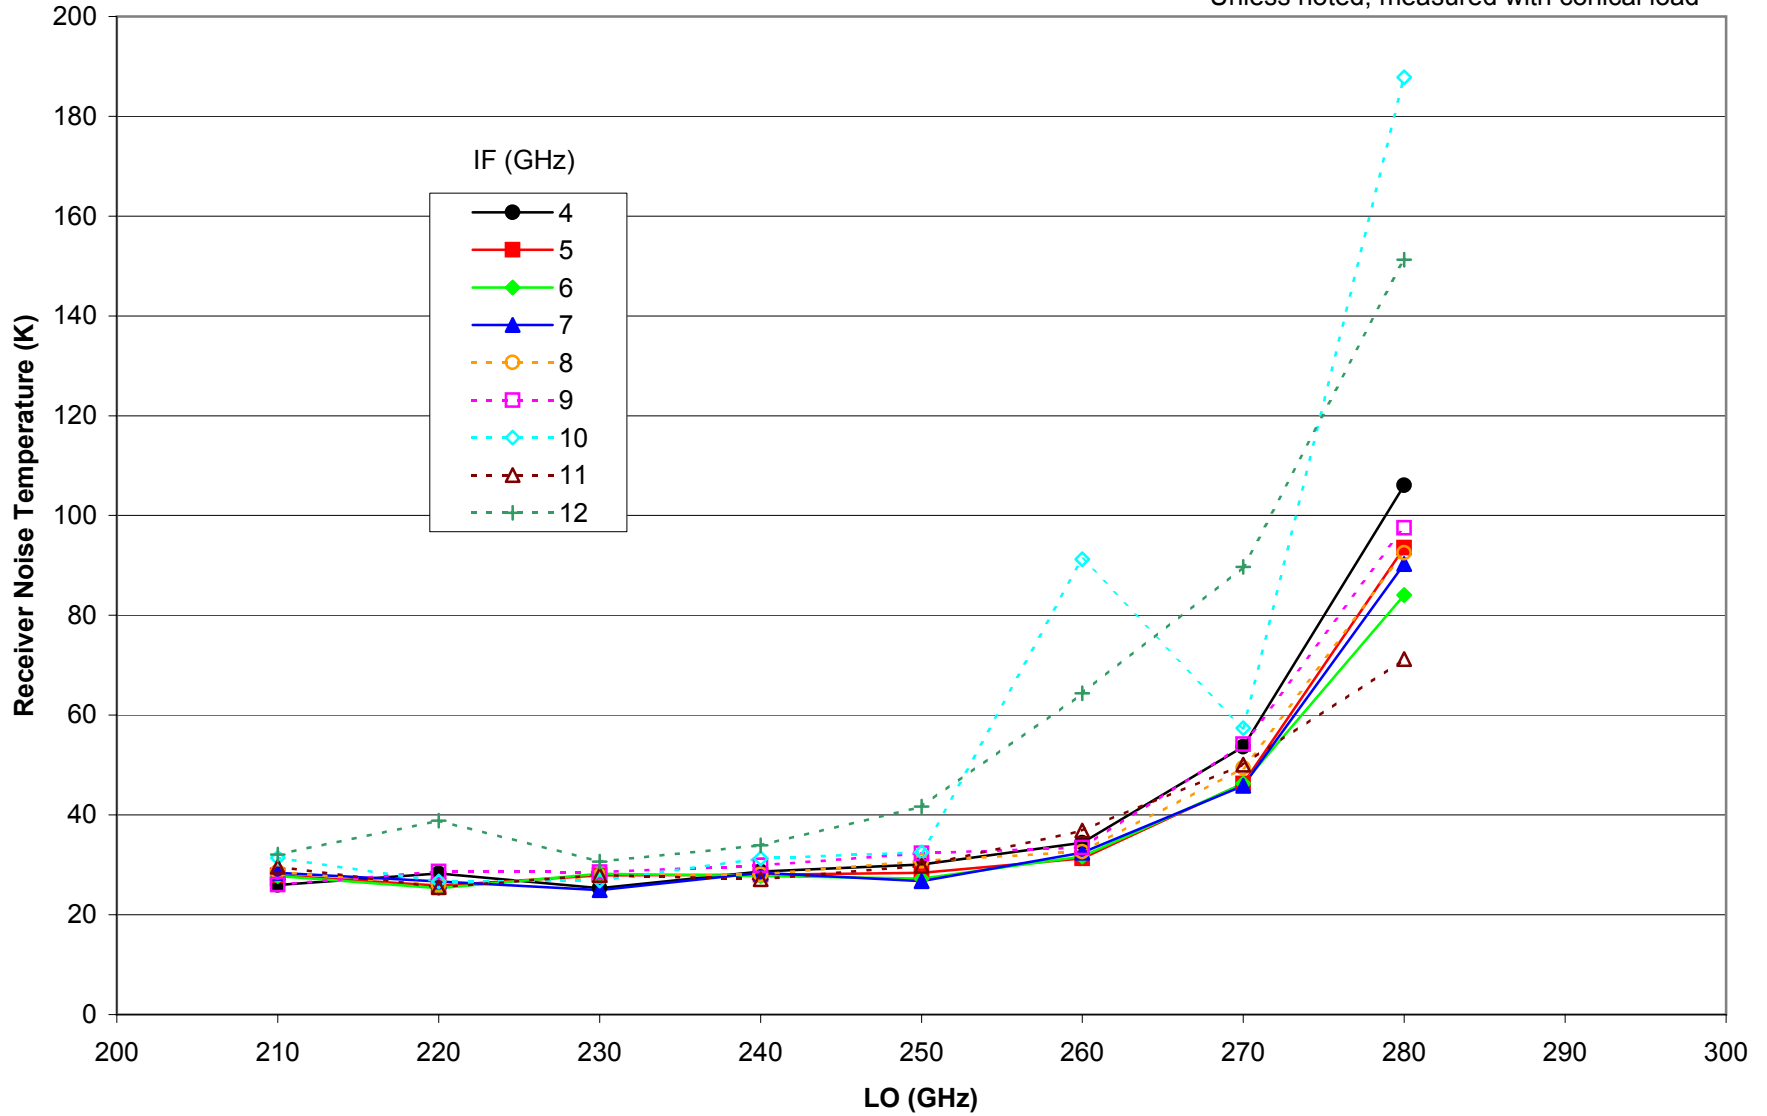

**UVA10-03-L1362-0403-2-HH-C14-L62-3-375C-104-P.05**  
**Measured 2003-04-14**

Unless noted, measured with conical load

**UVA10-03-L1362-0403-2-HH-C14-L62-3-375C-104-P.05**  
**Measured 2003-04-15**

**UVA10-03-L1362-0403-2-HH-C14-L62-3-375C-104-P.05**  
**Measured 2003-04-14**

Unless noted, measured with conical load

**UVA10-03-L1362-0403-2-HH-C14-L62-3-375C-104-P.05**  
**Measured 2003-04-14**

Unless noted, measured with conical load