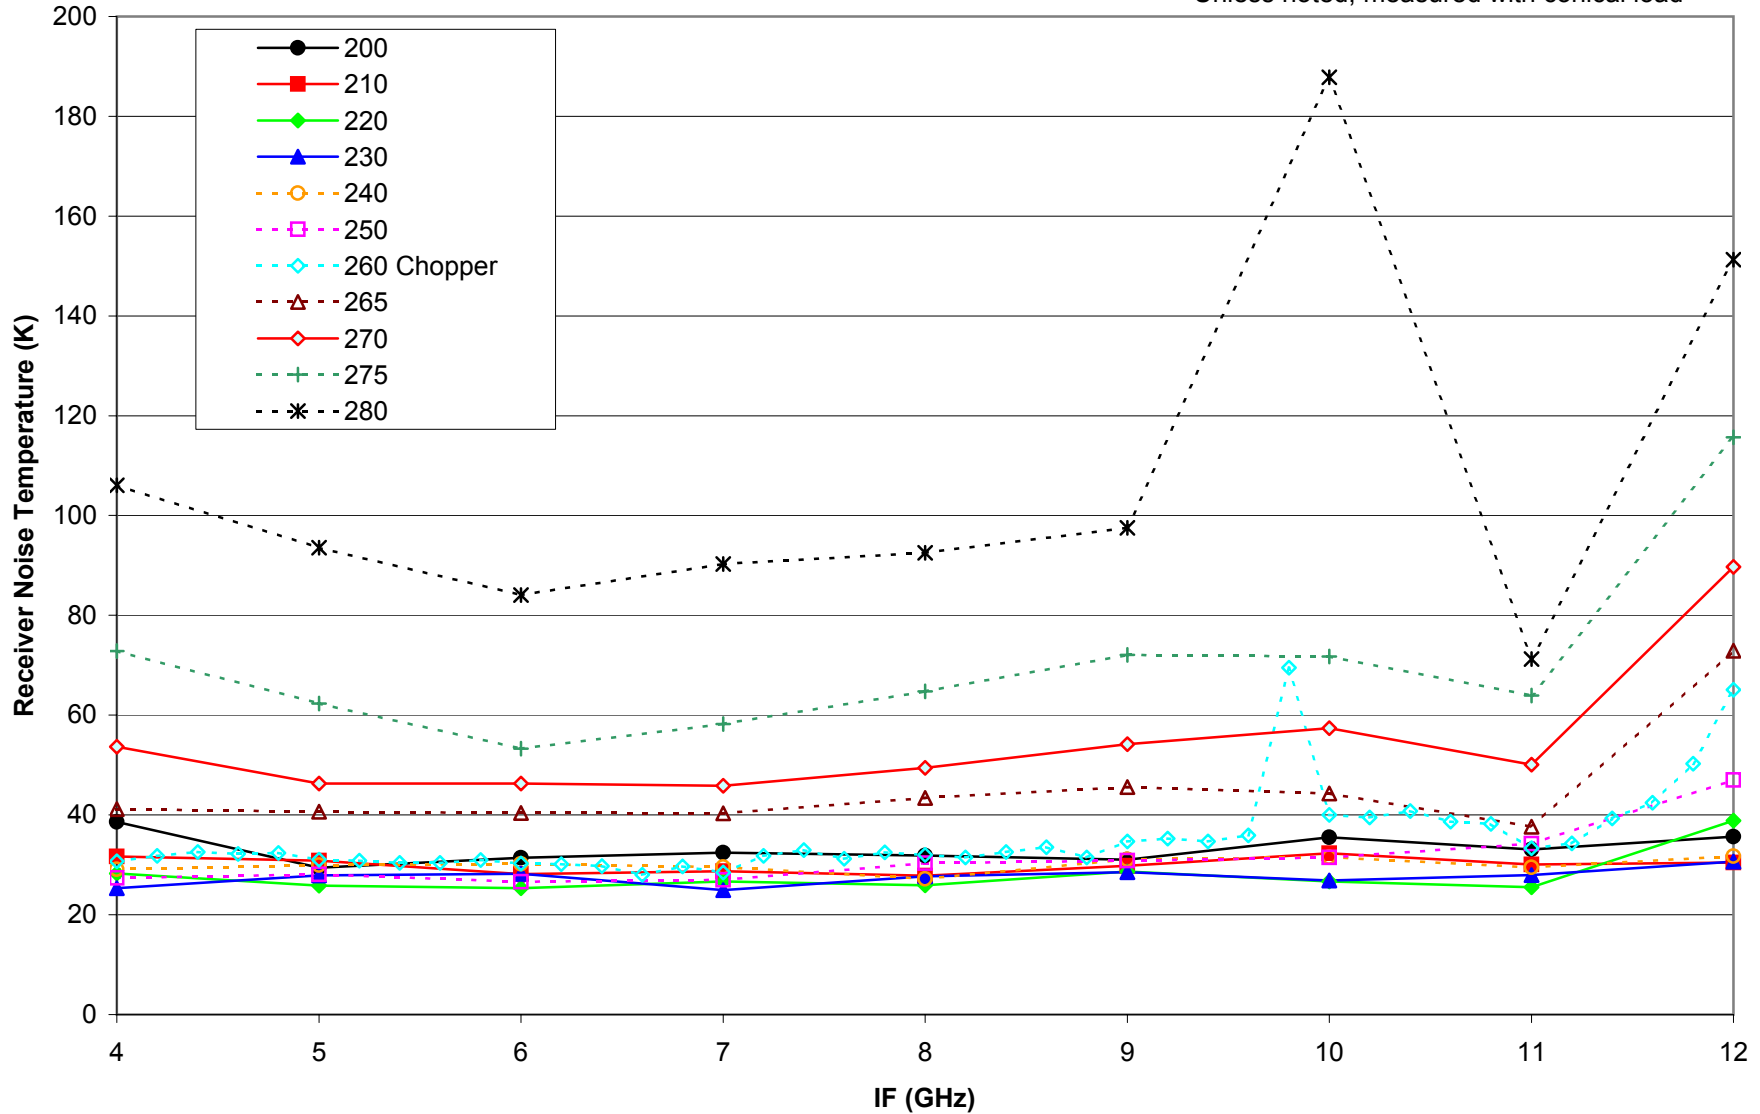

**UVA10-03-L1362-0403-2-HH-C14-L62-3-375C-104-P.05**  
**Measured 2003-04-14**

Unless noted, measured with conical load

**UVA10-03-L1362-0403-2-HH-C14-L62-3-375C-104-P.05**  
**Measured 2003-04-15**

**UVA10-03-L1362-0403-2-HH-C14-L62-3-375C-104-P.05**  
**Measured 2003-04-14**

Unless noted, measured with conical load

**UVA10-03-L1362-0403-2-HH-C14-L62-3-375C-104-P.05**  
**Measured 2003-04-14**

Unless noted, measured with conical load