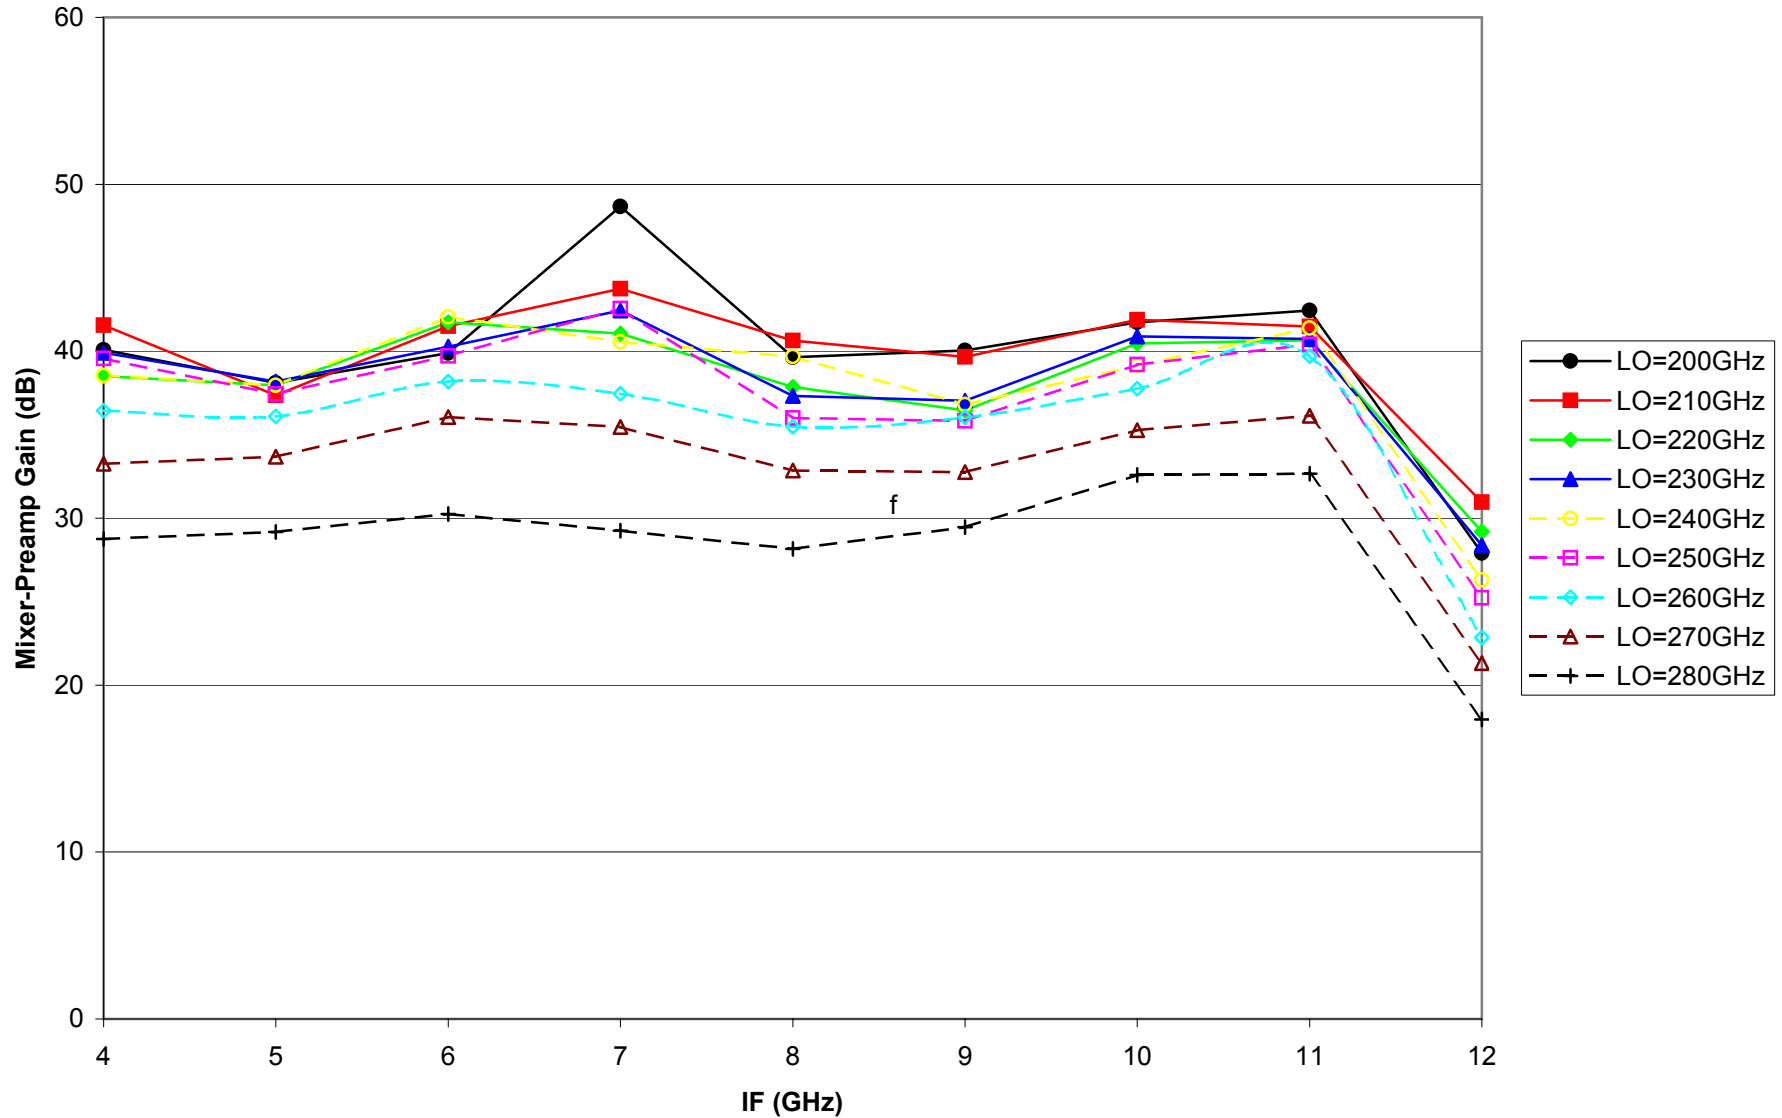

**UVA10-03-L1362-0403-2-HH-C14-L62-3-375C-104-P.05**  
**Measured 2003-04-14**

Unless noted, measured with conical load

**UVA10-03-L1362-0403-2-HH-C14-L62-3-375C-104-P.05**  
**Measured 2003-04-15**

**UVA10-03-L1362-0403-2-HH-C14-L62-3-375C-104-P.05**  
**Measured 2003-04-14**

Unless noted, measured with conical load

**UVA10-03-L1362-0403-2-HH-C14-L62-3-375C-104-P.05**  
**Measured 2003-04-14**

Unless noted, measured with conical load