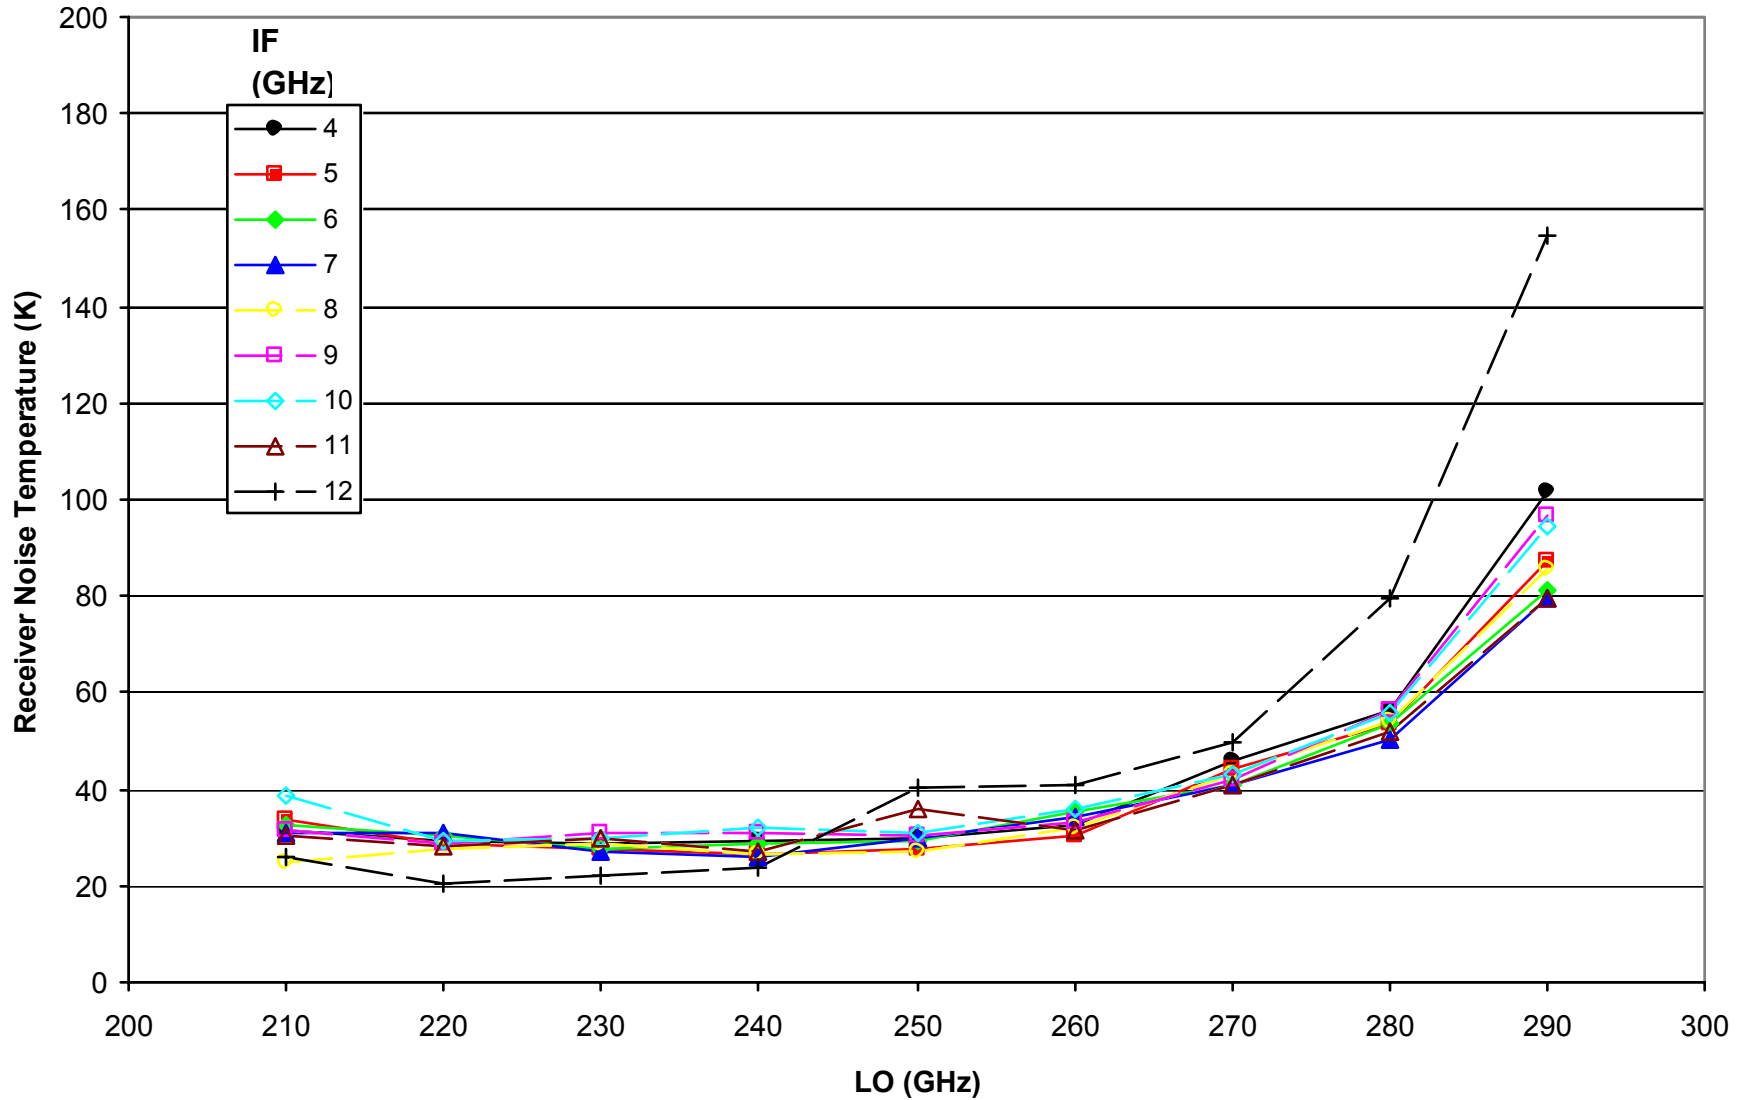

**UVA10-03-L1362A-0403-2-HH-C14-L56-2-375C-104-P.05**  
**Measured 2003-05-15 & 2003-05-16**

**UVA10-03-L1362A-0403-2-HH-C14-L56-2-375C-104-P.05**  
**Measured 2003-05-15 & 2003-05-16**

UVA10-03-L1362A-0403-2-HH-C14-L56-2-375C-104-P.05  
Measured 2003-05-15 & 2003-05-16

**UVA10-03-L1362A-0403-2-HH-C14-L56-2-375C-104-P.05**  
**Measured 2003-05-15 & 2003-05-16**