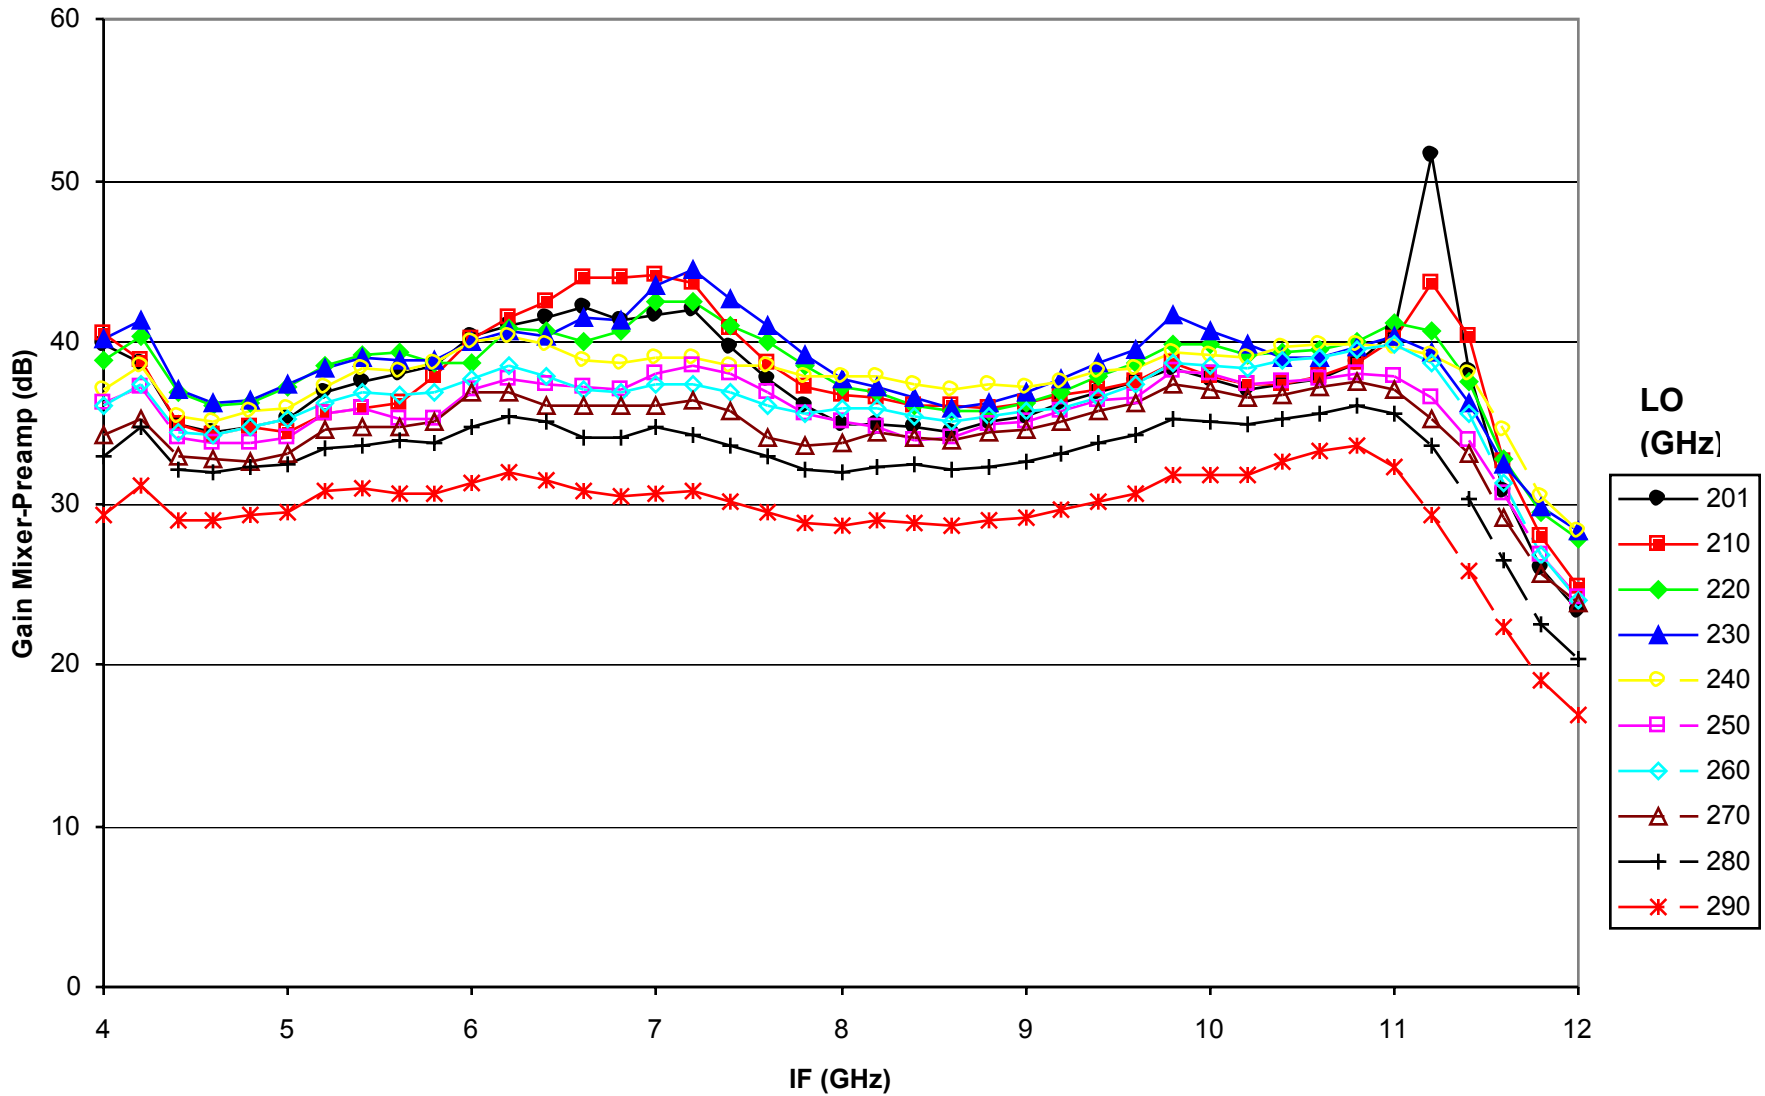

**UVA10-03-L1362A-0403-2-HH-C14-L56-2-375C-104-P.05**  
**Measured 2003-05-15 & 2003-05-16**

**UVA10-03-L1362A-0403-2-HH-C14-L56-2-375C-104-P.05**  
**Measured 2003-05-15 & 2003-05-16**

UVA10-03-L1362A-0403-2-HH-C14-L56-2-375C-104-P.05  
Measured 2003-05-15 & 2003-05-16

**UVA10-03-L1362A-0403-2-HH-C14-L56-2-375C-104-P.05**  
**Measured 2003-05-15 & 2003-05-16**