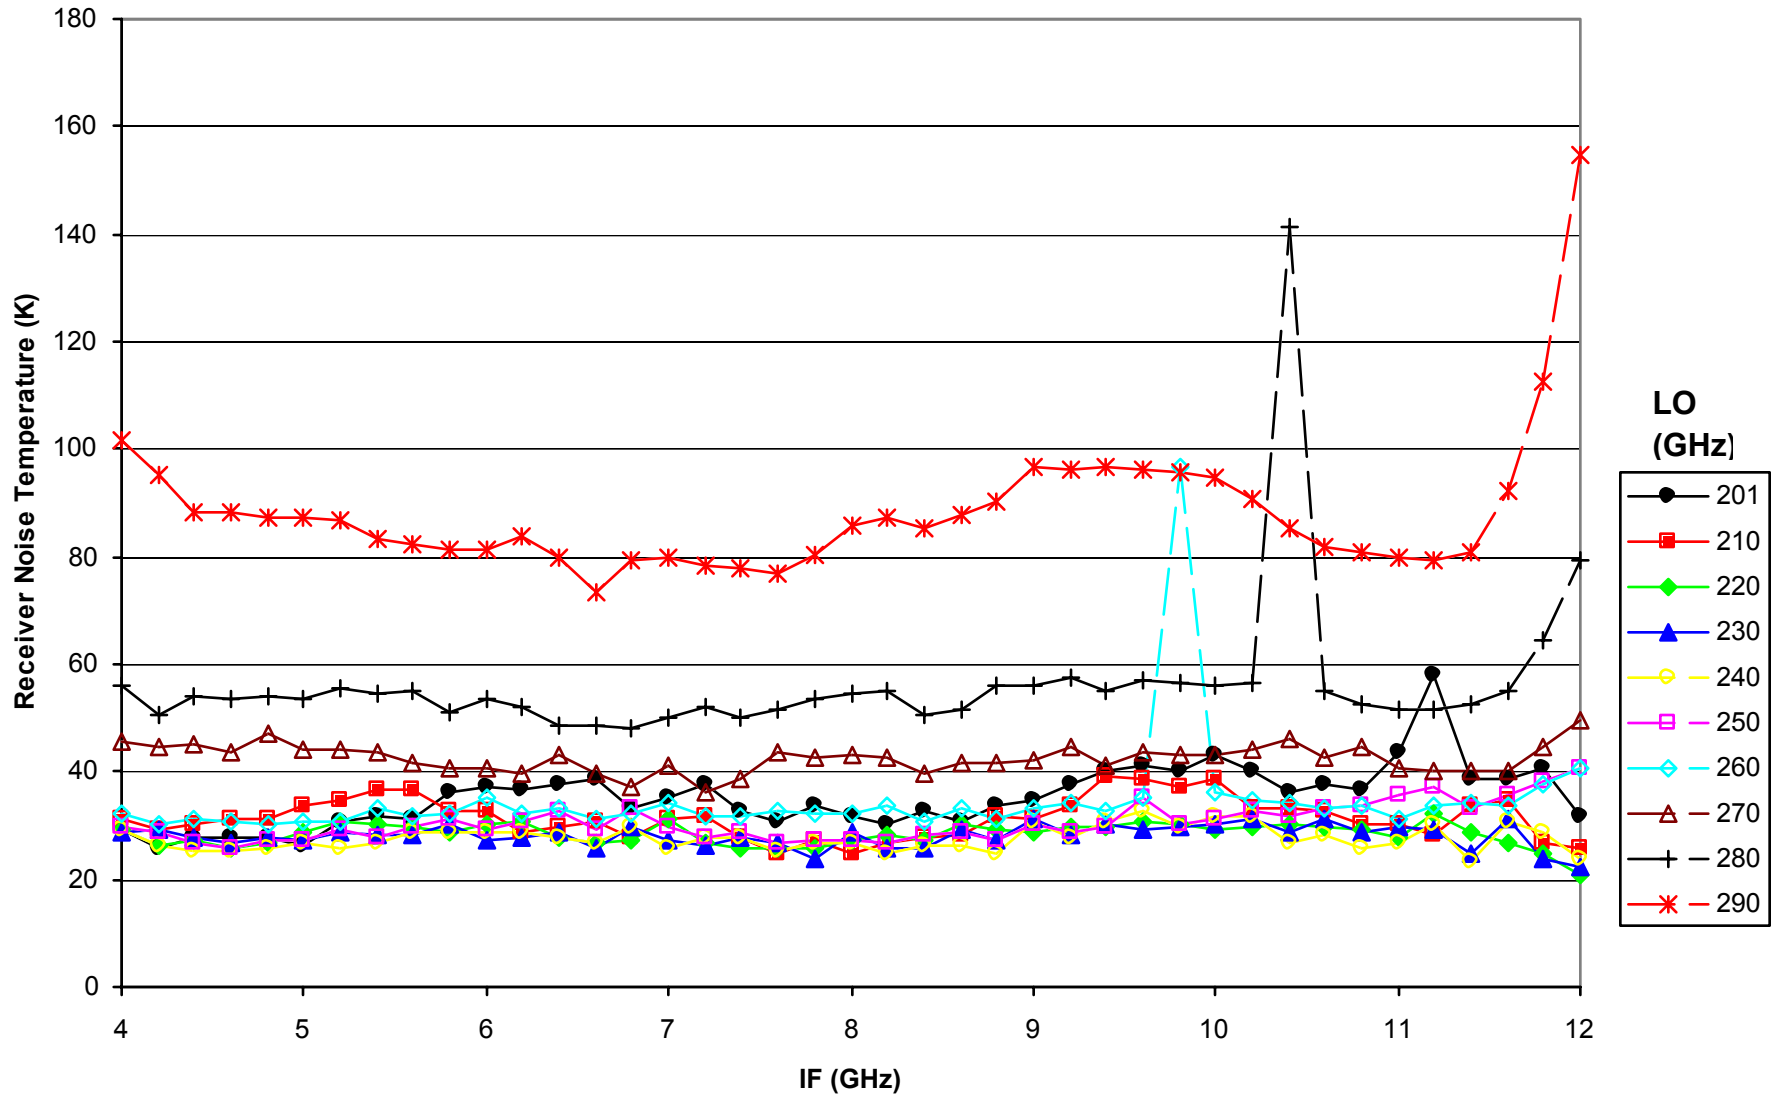

**UVA10-03-L1362A-0403-2-HH-C14-L56-2-375C-104-P.05**  
**Measured 2003-05-15 & 2003-05-16**

**UVA10-03-L1362A-0403-2-HH-C14-L56-2-375C-104-P.05**  
**Measured 2003-05-15 & 2003-05-16**

UVA10-03-L1362A-0403-2-HH-C14-L56-2-375C-104-P.05  
Measured 2003-05-15 & 2003-05-16

**UVA10-03-L1362A-0403-2-HH-C14-L56-2-375C-104-P.05**  
**Measured 2003-05-15 & 2003-05-16**