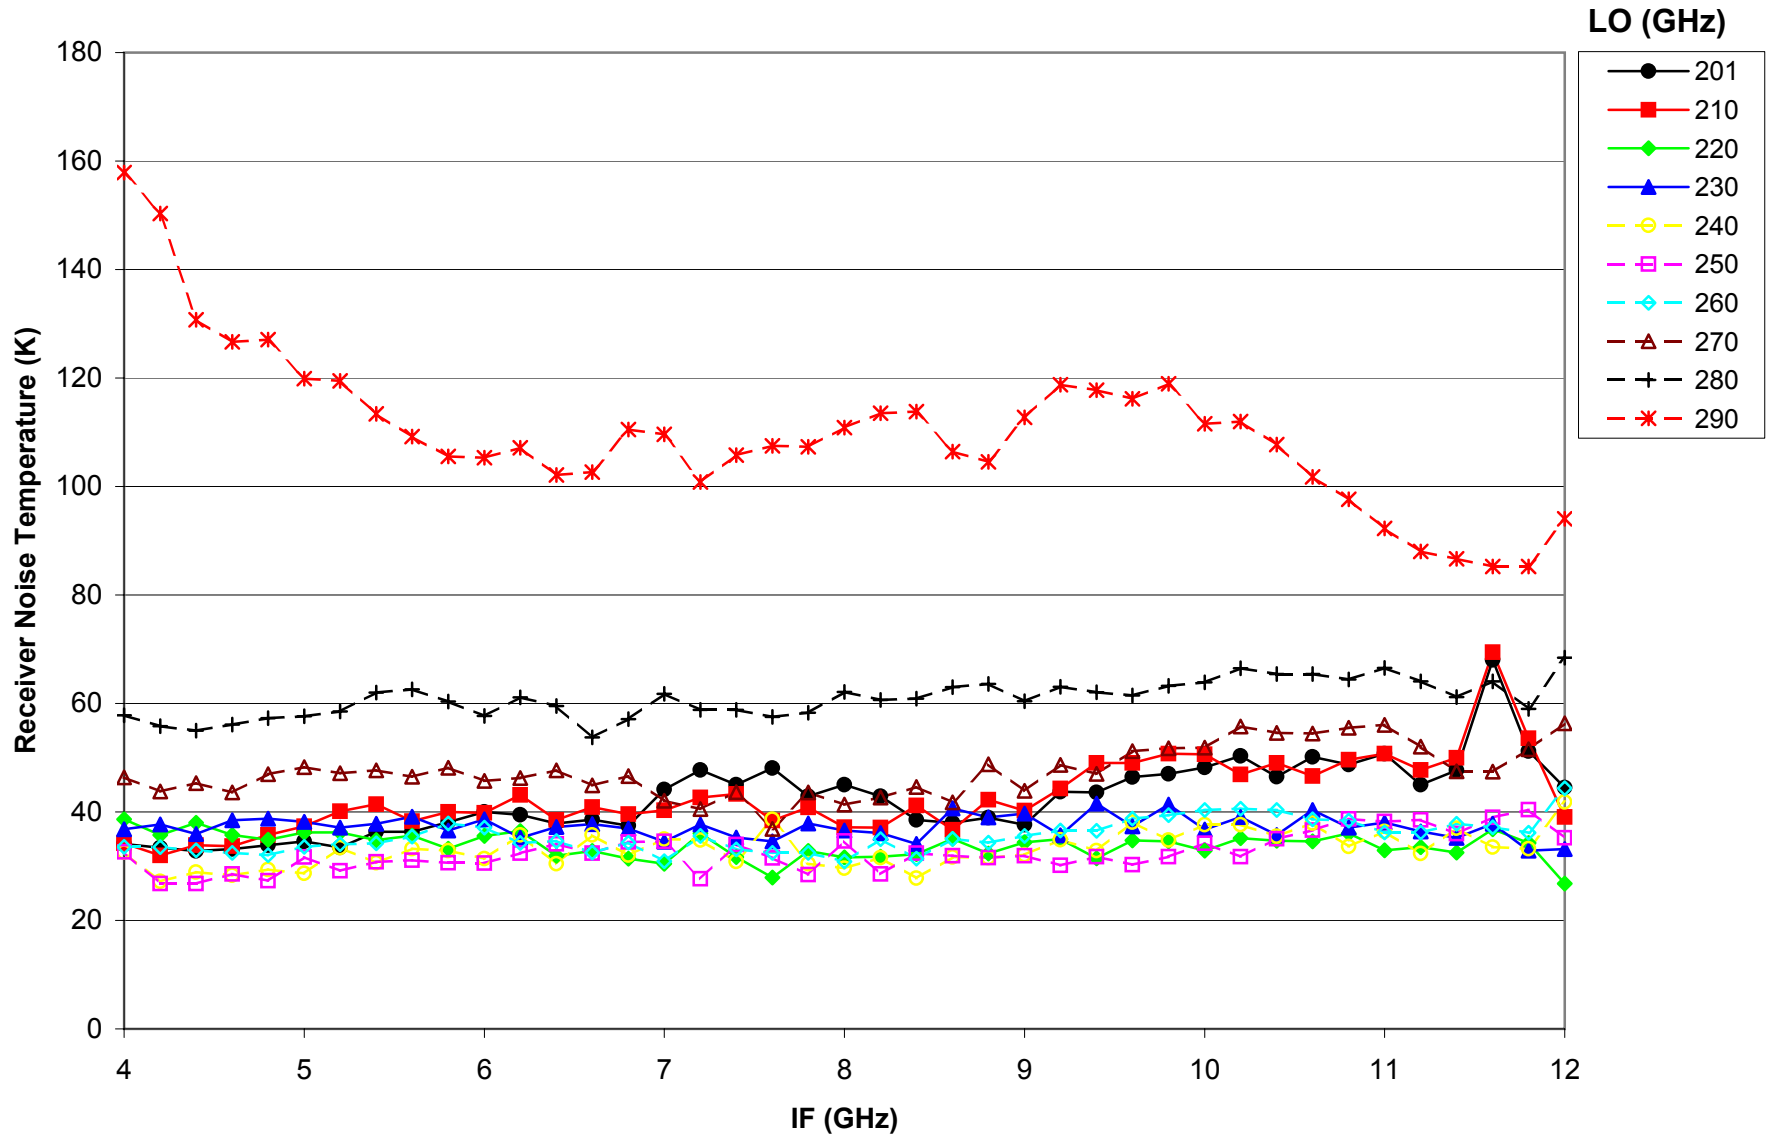

**UVA10-03-L1362A-0403-2-HH-C14-L59-1-375C-103-P.15**  
**Measured 2003-05-07 & 2003-05-08**

**UVA10-03-L1362A-0403-2-HH-C14-L59-1-375C-103-P.15**  
**Measured 2003-05-07 & 2003-05-08**

**UVA10-03-L1362A-0403-2-HH-C14-L59-1-375C-103-P.15**  
**Measured 2003-05-07 & 2003-05-08**

**UVA10-03-L1362A-0403-2-HH-C14-L59-1-375C-103-P.15**  
**Measured 2003-05-07 & 2003-05-08**