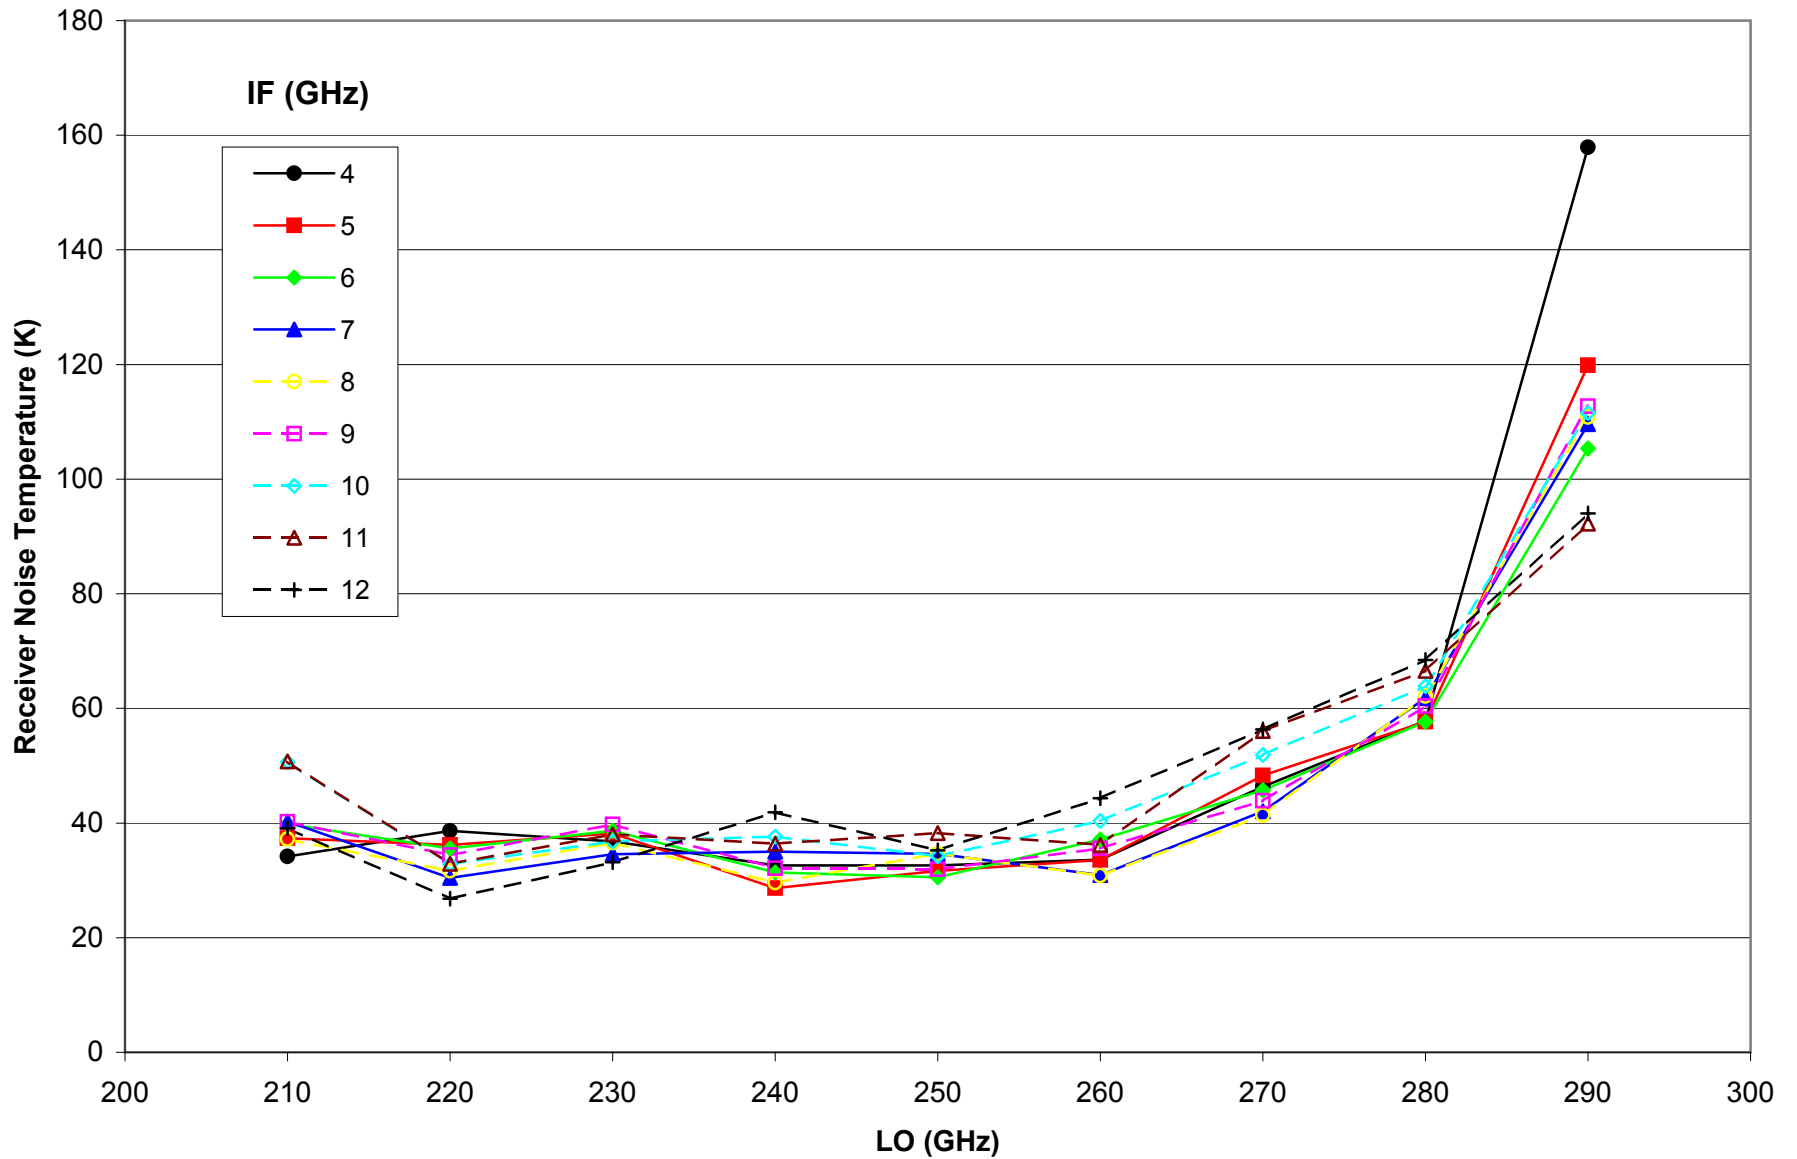

**UVA10-03-L1362A-0403-2-HH-C14-L59-1-375C-103-P.15**  
**Measured 2003-05-07 & 2003-05-08**

**UVA10-03-L1362A-0403-2-HH-C14-L59-1-375C-103-P.15**  
**Measured 2003-05-07 & 2003-05-08**

**UVA10-03-L1362A-0403-2-HH-C14-L59-1-375C-103-P.15**  
**Measured 2003-05-07 & 2003-05-08**

**UVA10-03-L1362A-0403-2-HH-C14-L59-1-375C-103-P.15**  
**Measured 2003-05-07 & 2003-05-08**