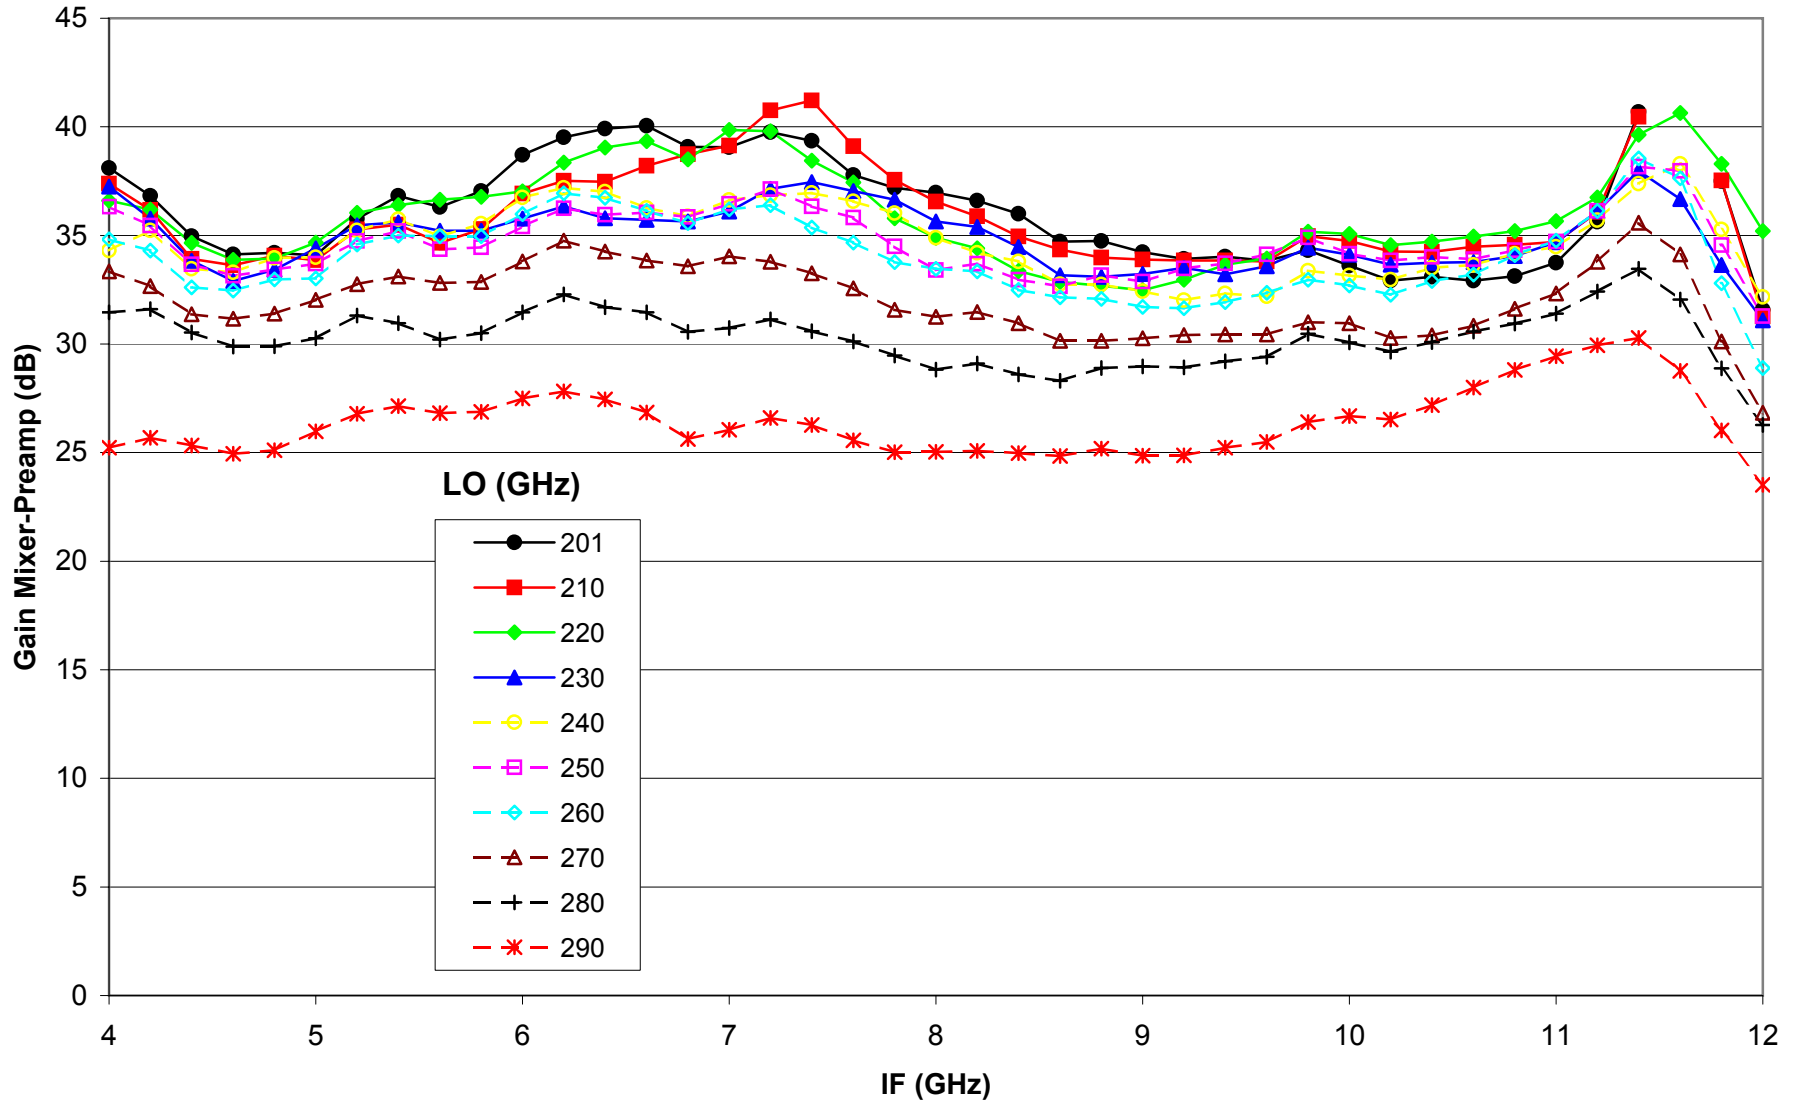

**UVA10-03-L1362A-0403-2-HH-C14-L59-1-375C-103-P.15**  
**Measured 2003-05-07 & 2003-05-08**

**UVA10-03-L1362A-0403-2-HH-C14-L59-1-375C-103-P.15**  
**Measured 2003-05-07 & 2003-05-08**

**UVA10-03-L1362A-0403-2-HH-C14-L59-1-375C-103-P.15**  
**Measured 2003-05-07 & 2003-05-08**

**UVA10-03-L1362A-0403-2-HH-C14-L59-1-375C-103-P.15**  
**Measured 2003-05-07 & 2003-05-08**