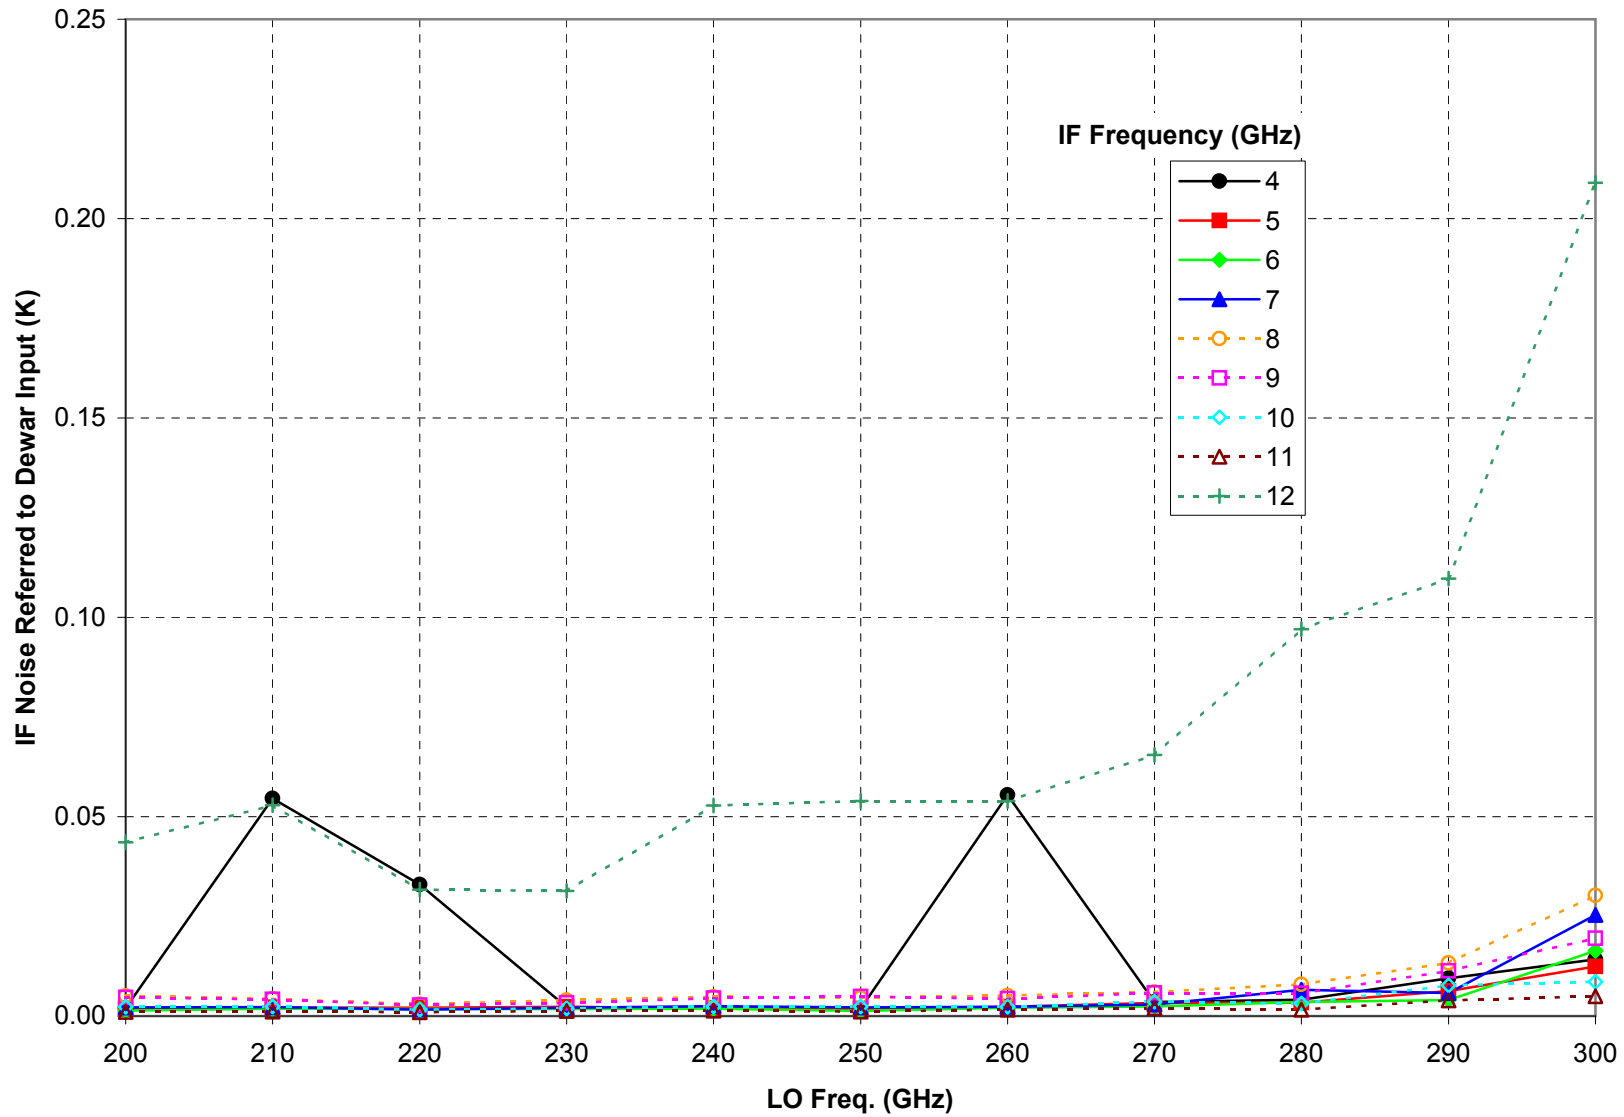

UVAV-L568A-2-F5-C3-1-375C-101-M375P.05
Measured 2003-01-13

UVAV-L568A-2-F5-C3-1-375C-101-M375P.05
Measured 2003-01-13

UVAV-L568A-2-F5-C3-1-375C-101-M375P.05
Measured 2003-01-13

UVAV-L568A-2-F5-C3-1-375C-101-M375P.05
Measured 2003-01-13

UVAV-L568A-2-F5-C3-1-375C-101-M375P.05
Measured 1/14/03

UVAV-L568A-2-F5-C3-1-375C-101-M375P.05
Measured 1/14/03

UVAV-L568A-2-F5-C3-1-375C-101-M375P.05
Measured 1/14/03

UVAV-L568A-2-F5-C3-1-375C-101-M375P.05
Measured 1/14/03