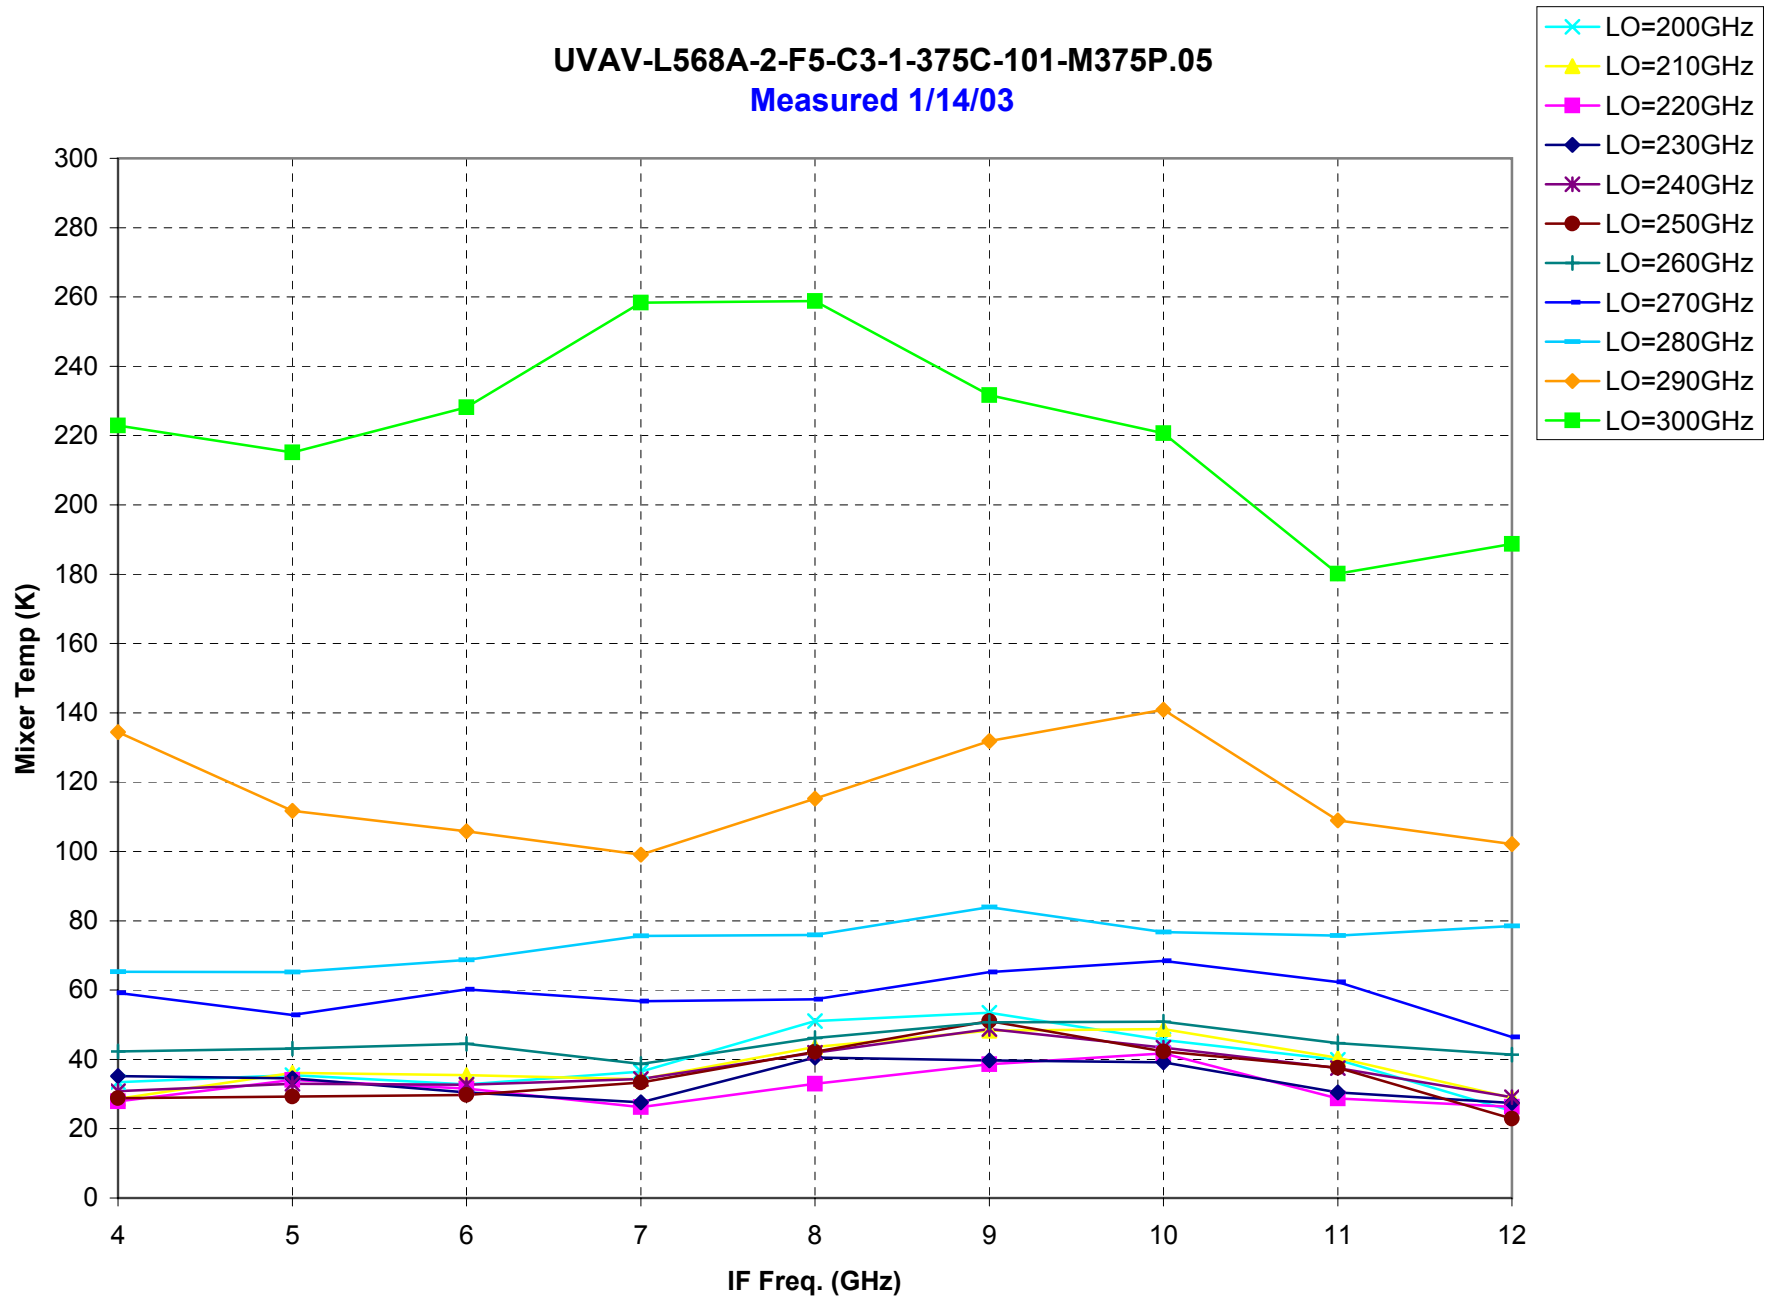

UVAV-L568A-2-F5-C3-1-375C-101-M375P.05
Measured 2003-01-13

UVAV-L568A-2-F5-C3-1-375C-101-M375P.05
Measured 2003-01-13

UVAV-L568A-2-F5-C3-1-375C-101-M375P.05
Measured 2003-01-13

UVAV-L568A-2-F5-C3-1-375C-101-M375P.05
Measured 2003-01-13

UVAV-L568A-2-F5-C3-1-375C-101-M375P.05
Measured 1/14/03

UVAV-L568A-2-F5-C3-1-375C-101-M375P.05
Measured 1/14/03

UVAV-L568A-2-F5-C3-1-375C-101-M375P.05
Measured 1/14/03

UVAV-L568A-2-F5-C3-1-375C-101-M375P.05
Measured 1/14/03