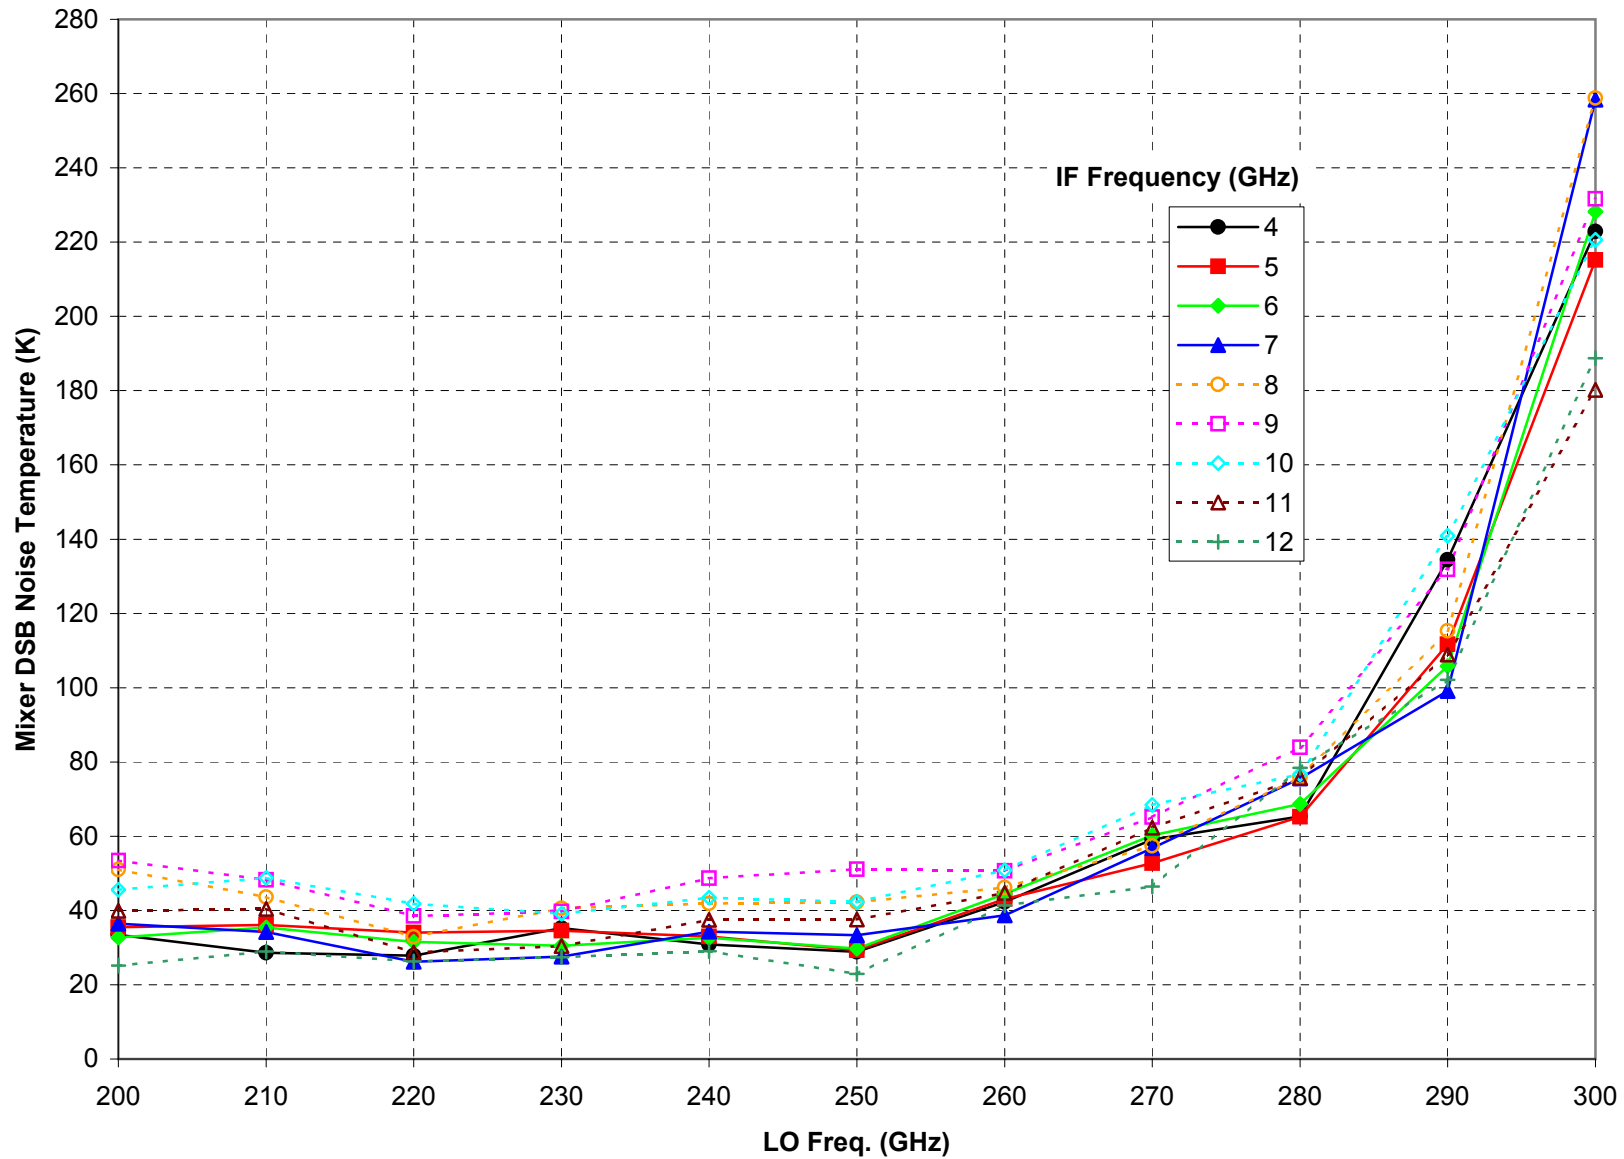

UVAV-L568A-2-F5-C3-1-375C-101-M375P.05
Measured 2003-01-13

UVAV-L568A-2-F5-C3-1-375C-101-M375P.05
Measured 2003-01-13

UVAV-L568A-2-F5-C3-1-375C-101-M375P.05
Measured 2003-01-13

UVAV-L568A-2-F5-C3-1-375C-101-M375P.05
Measured 2003-01-13

UVAV-L568A-2-F5-C3-1-375C-101-M375P.05
Measured 1/14/03

UVAV-L568A-2-F5-C3-1-375C-101-M375P.05
Measured 1/14/03

UVAV-L568A-2-F5-C3-1-375C-101-M375P.05
Measured 1/14/03

UVAV-L568A-2-F5-C3-1-375C-101-M375P.05
Measured 1/14/03