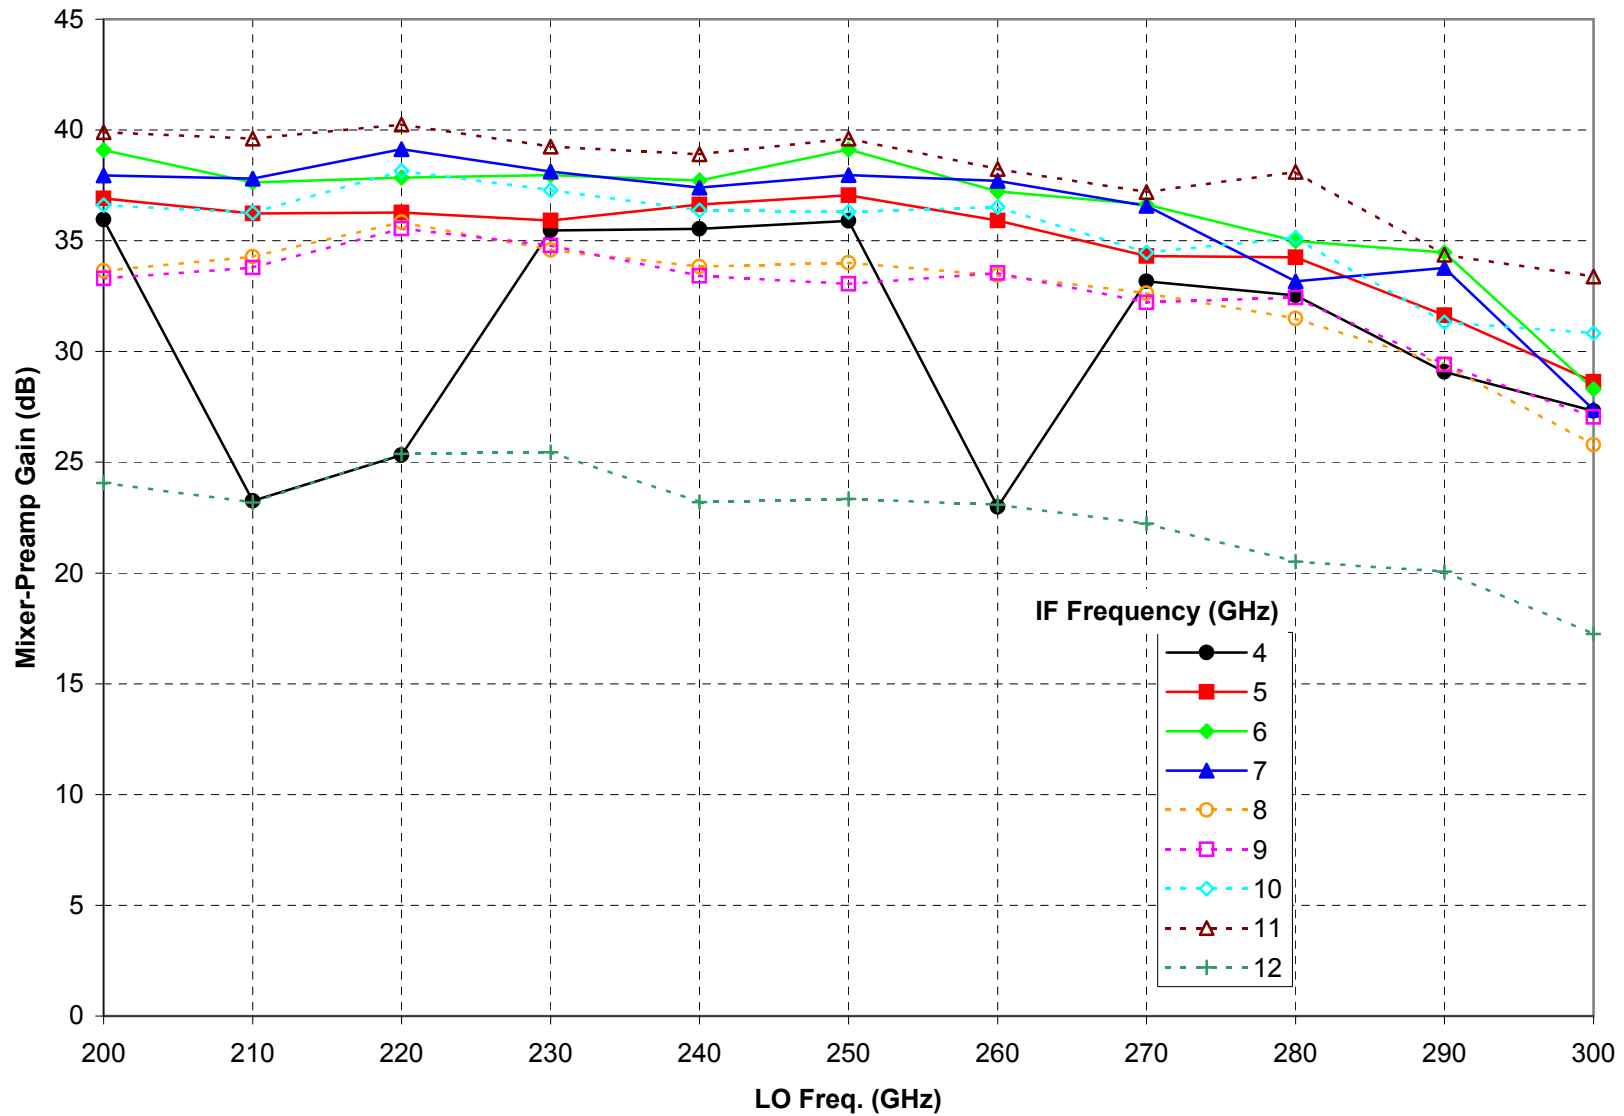

UVAV-L568A-2-F5-C3-1-375C-101-M375P.05
Measured 2003-01-13

UVAV-L568A-2-F5-C3-1-375C-101-M375P.05
Measured 2003-01-13

UVAV-L568A-2-F5-C3-1-375C-101-M375P.05
Measured 2003-01-13

UVAV-L568A-2-F5-C3-1-375C-101-M375P.05
Measured 2003-01-13

UVAV-L568A-2-F5-C3-1-375C-101-M375P.05
Measured 1/14/03

UVAV-L568A-2-F5-C3-1-375C-101-M375P.05
Measured 1/14/03

UVAV-L568A-2-F5-C3-1-375C-101-M375P.05
Measured 1/14/03

UVAV-L568A-2-F5-C3-1-375C-101-M375P.05
Measured 1/14/03