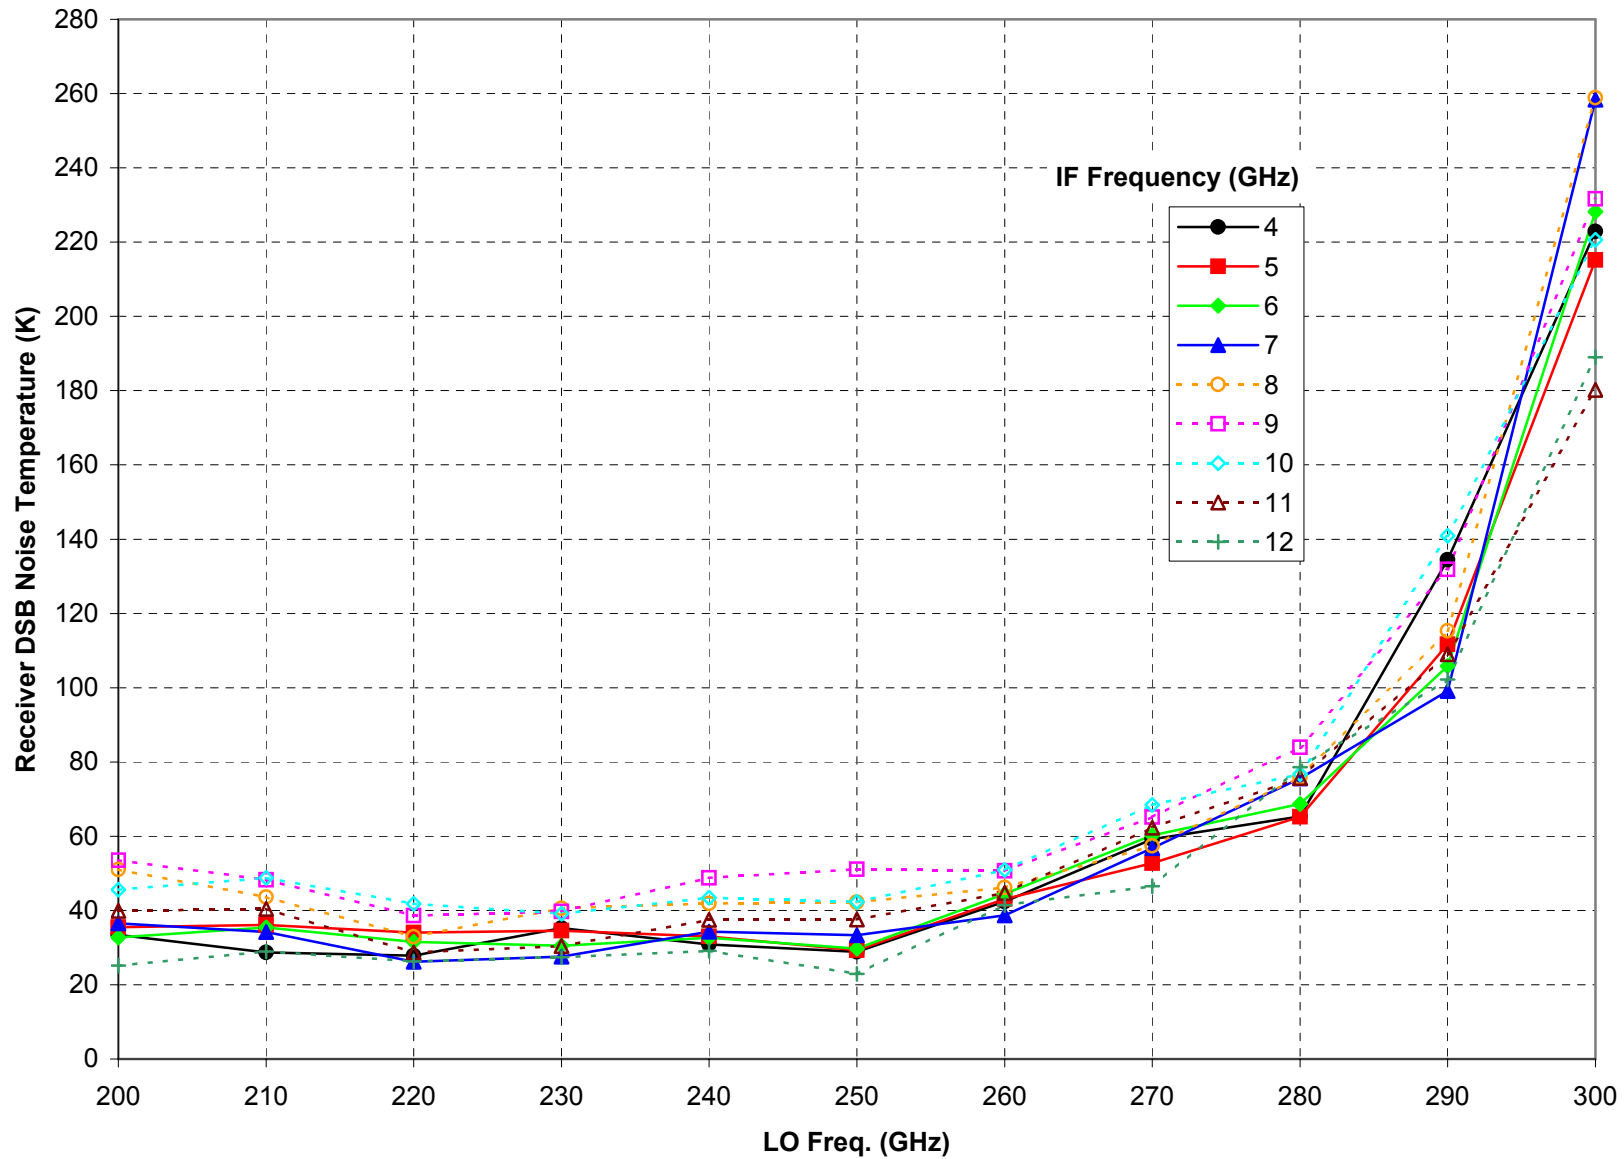

UVAV-L568A-2-F5-C3-1-375C-101-M375P.05
Measured 2003-01-13

UVAV-L568A-2-F5-C3-1-375C-101-M375P.05
Measured 2003-01-13

UVAV-L568A-2-F5-C3-1-375C-101-M375P.05
Measured 2003-01-13

UVAV-L568A-2-F5-C3-1-375C-101-M375P.05
Measured 2003-01-13

UVAV-L568A-2-F5-C3-1-375C-101-M375P.05
Measured 1/14/03

UVAV-L568A-2-F5-C3-1-375C-101-M375P.05
Measured 1/14/03

UVAV-L568A-2-F5-C3-1-375C-101-M375P.05
Measured 1/14/03

UVAV-L568A-2-F5-C3-1-375C-101-M375P.05
Measured 1/14/03