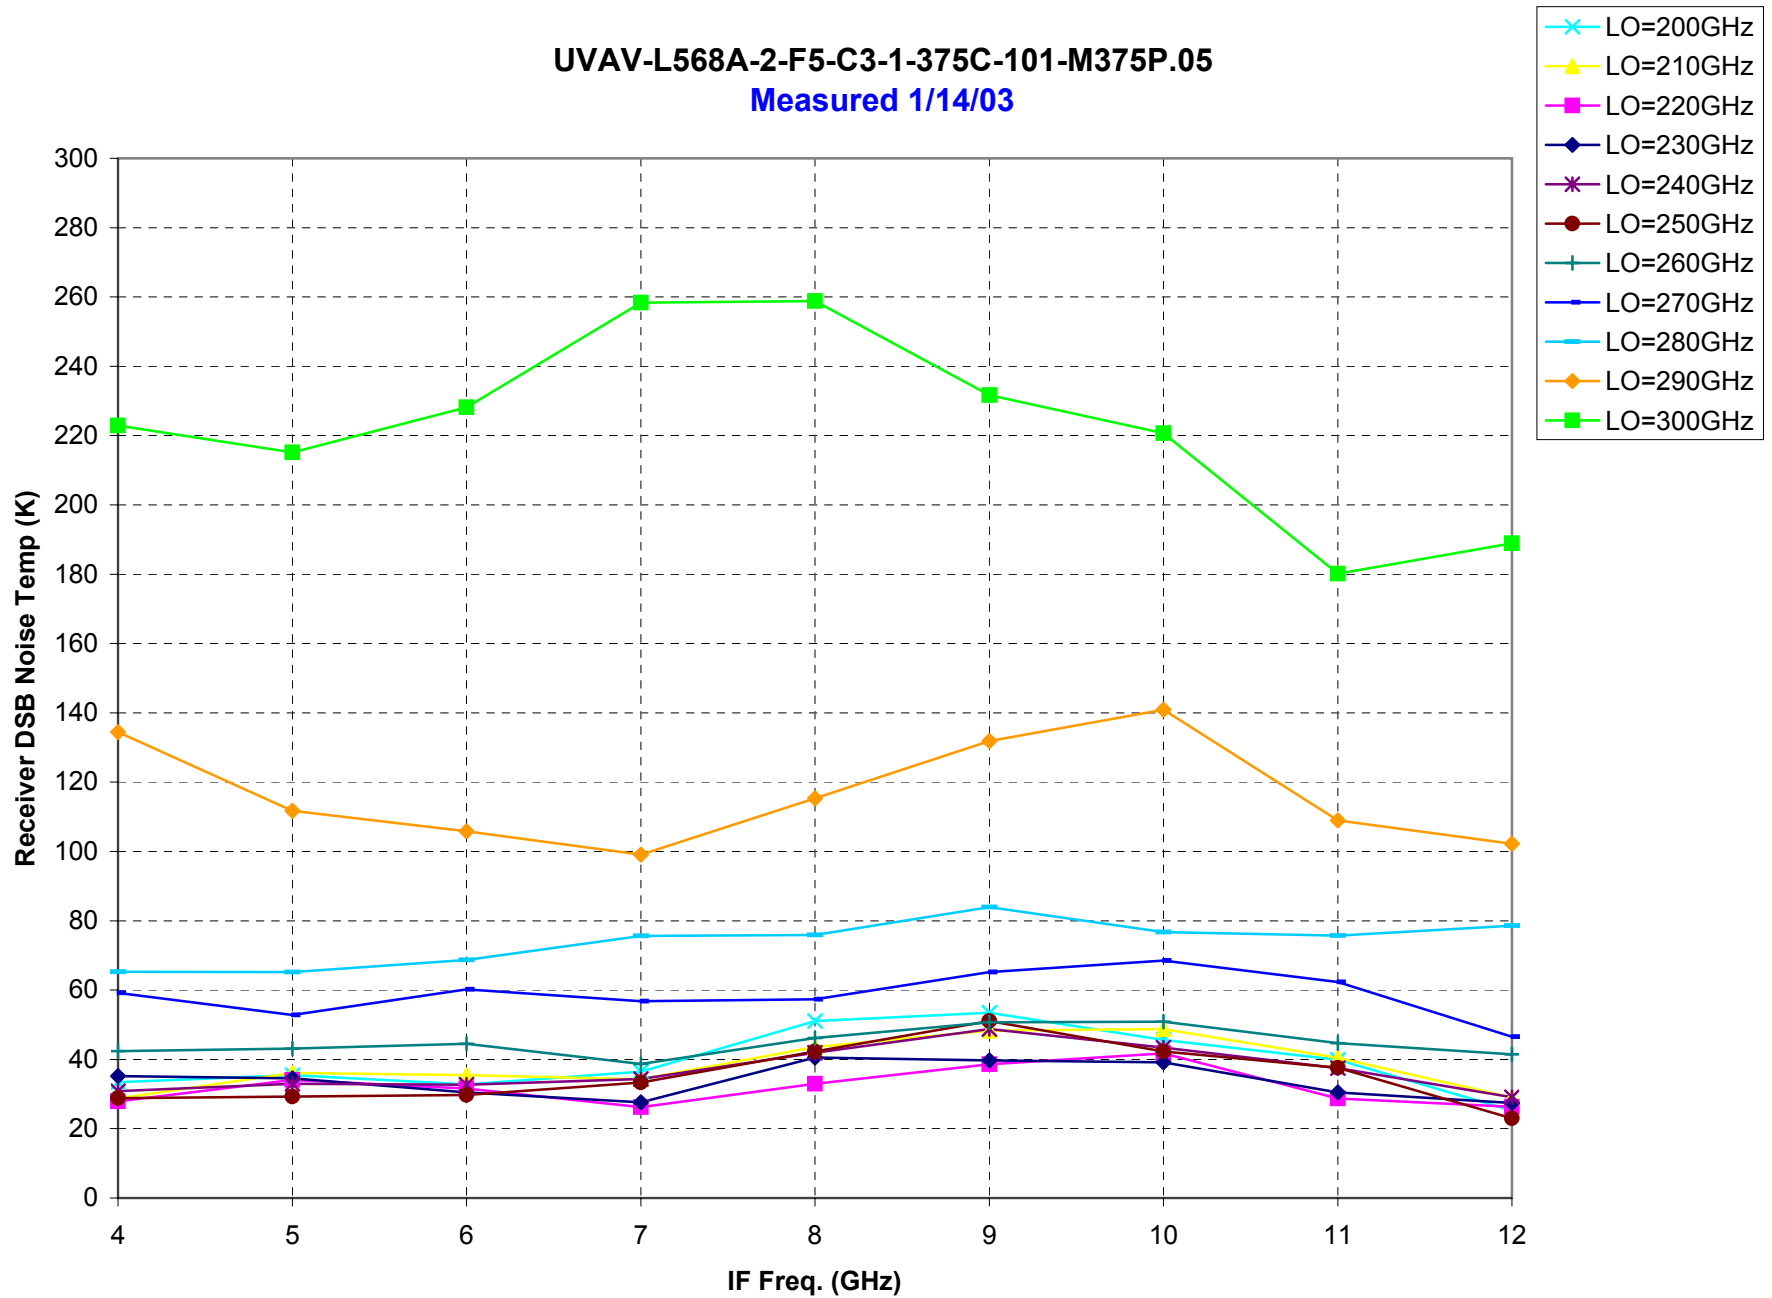

UVAV-L568A-2-F5-C3-1-375C-101-M375P.05
Measured 2003-01-13

UVAV-L568A-2-F5-C3-1-375C-101-M375P.05
Measured 2003-01-13

UVAV-L568A-2-F5-C3-1-375C-101-M375P.05
Measured 2003-01-13

UVAV-L568A-2-F5-C3-1-375C-101-M375P.05
Measured 2003-01-13

UVAV-L568A-2-F5-C3-1-375C-101-M375P.05
Measured 1/14/03

UVAV-L568A-2-F5-C3-1-375C-101-M375P.05
Measured 1/14/03

UVAV-L568A-2-F5-C3-1-375C-101-M375P.05
Measured 1/14/03

UVAV-L568A-2-F5-C3-1-375C-101-M375P.05
Measured 1/14/03