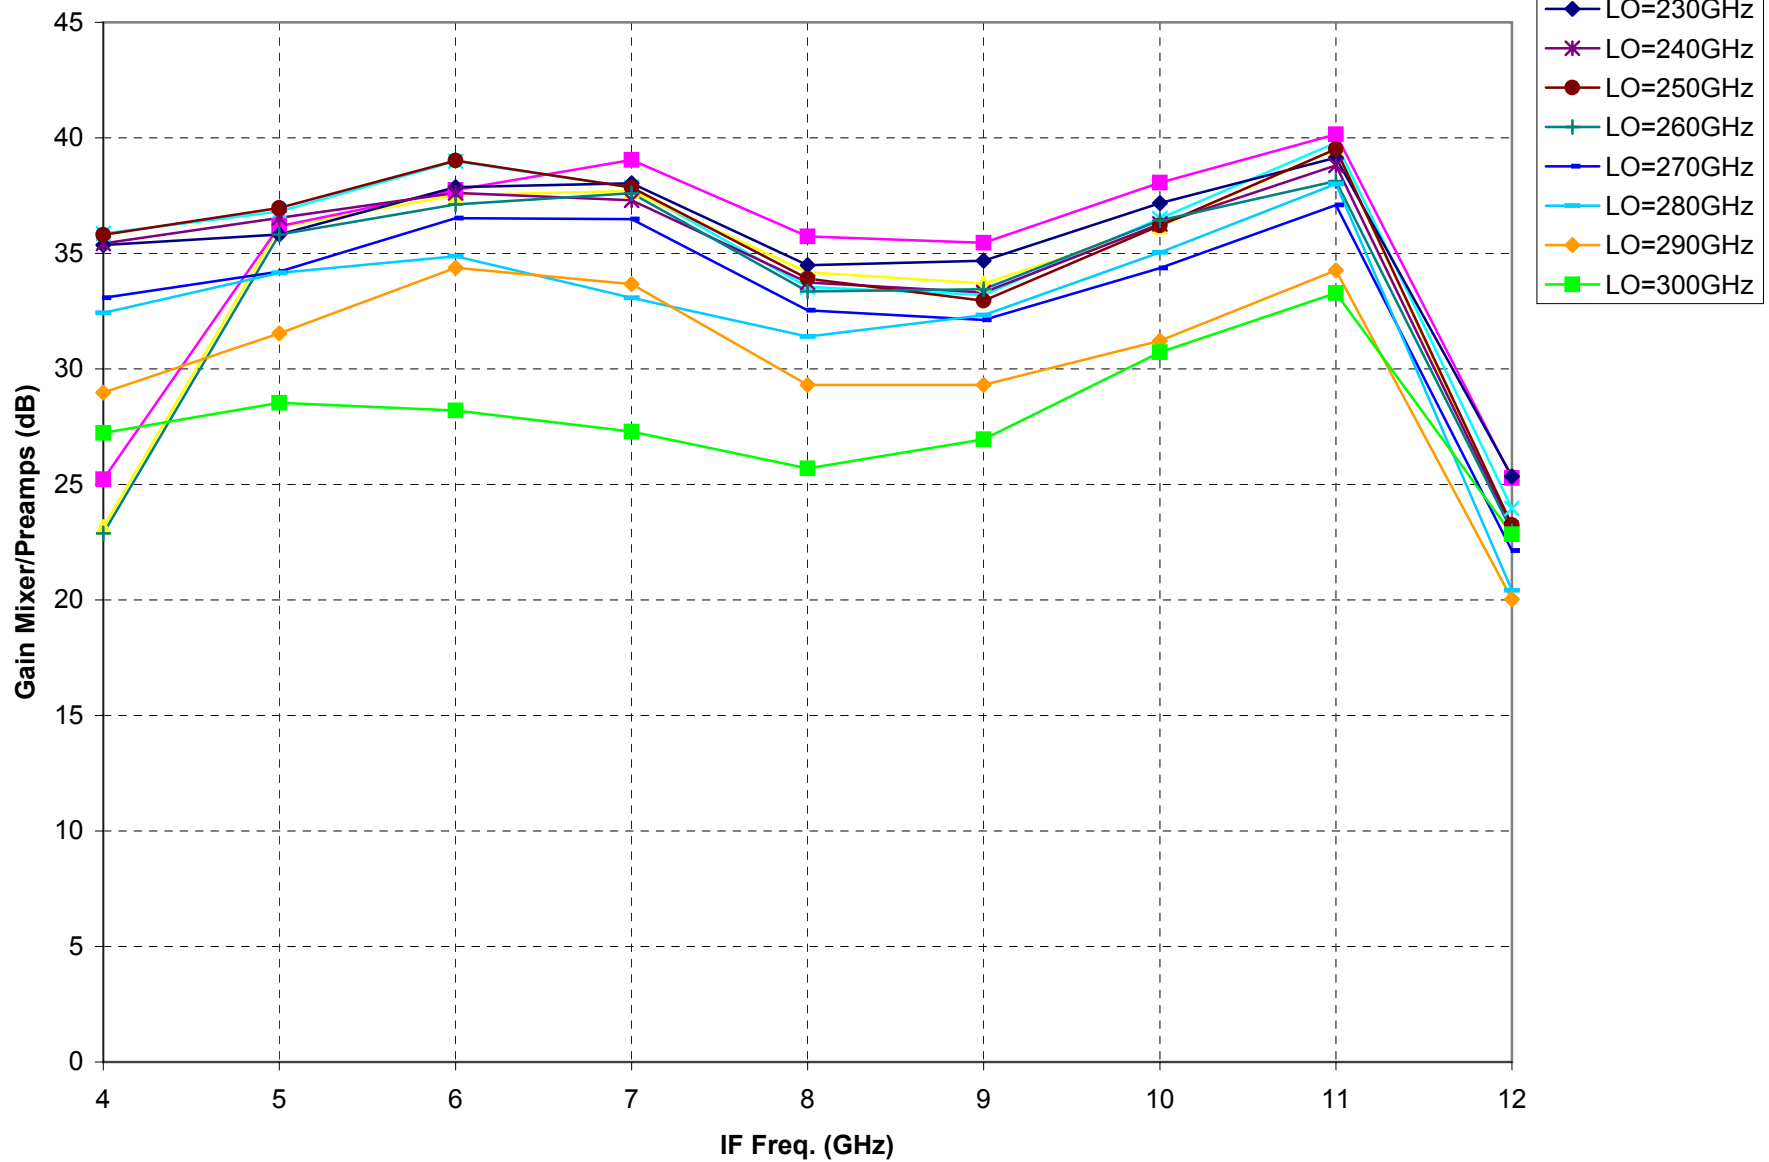

UVAV-L568A-2-F5-C3-1-375C-101-M375P.05
Measured 2003-01-13

UVAV-L568A-2-F5-C3-1-375C-101-M375P.05
Measured 2003-01-13

UVAV-L568A-2-F5-C3-1-375C-101-M375P.05
Measured 2003-01-13

UVAV-L568A-2-F5-C3-1-375C-101-M375P.05
Measured 2003-01-13

UVAV-L568A-2-F5-C3-1-375C-101-M375P.05
Measured 1/14/03

UVAV-L568A-2-F5-C3-1-375C-101-M375P.05
Measured 1/14/03

UVAV-L568A-2-F5-C3-1-375C-101-M375P.05
Measured 1/14/03

UVAV-L568A-2-F5-C3-1-375C-101-M375P.05
Measured 1/14/03