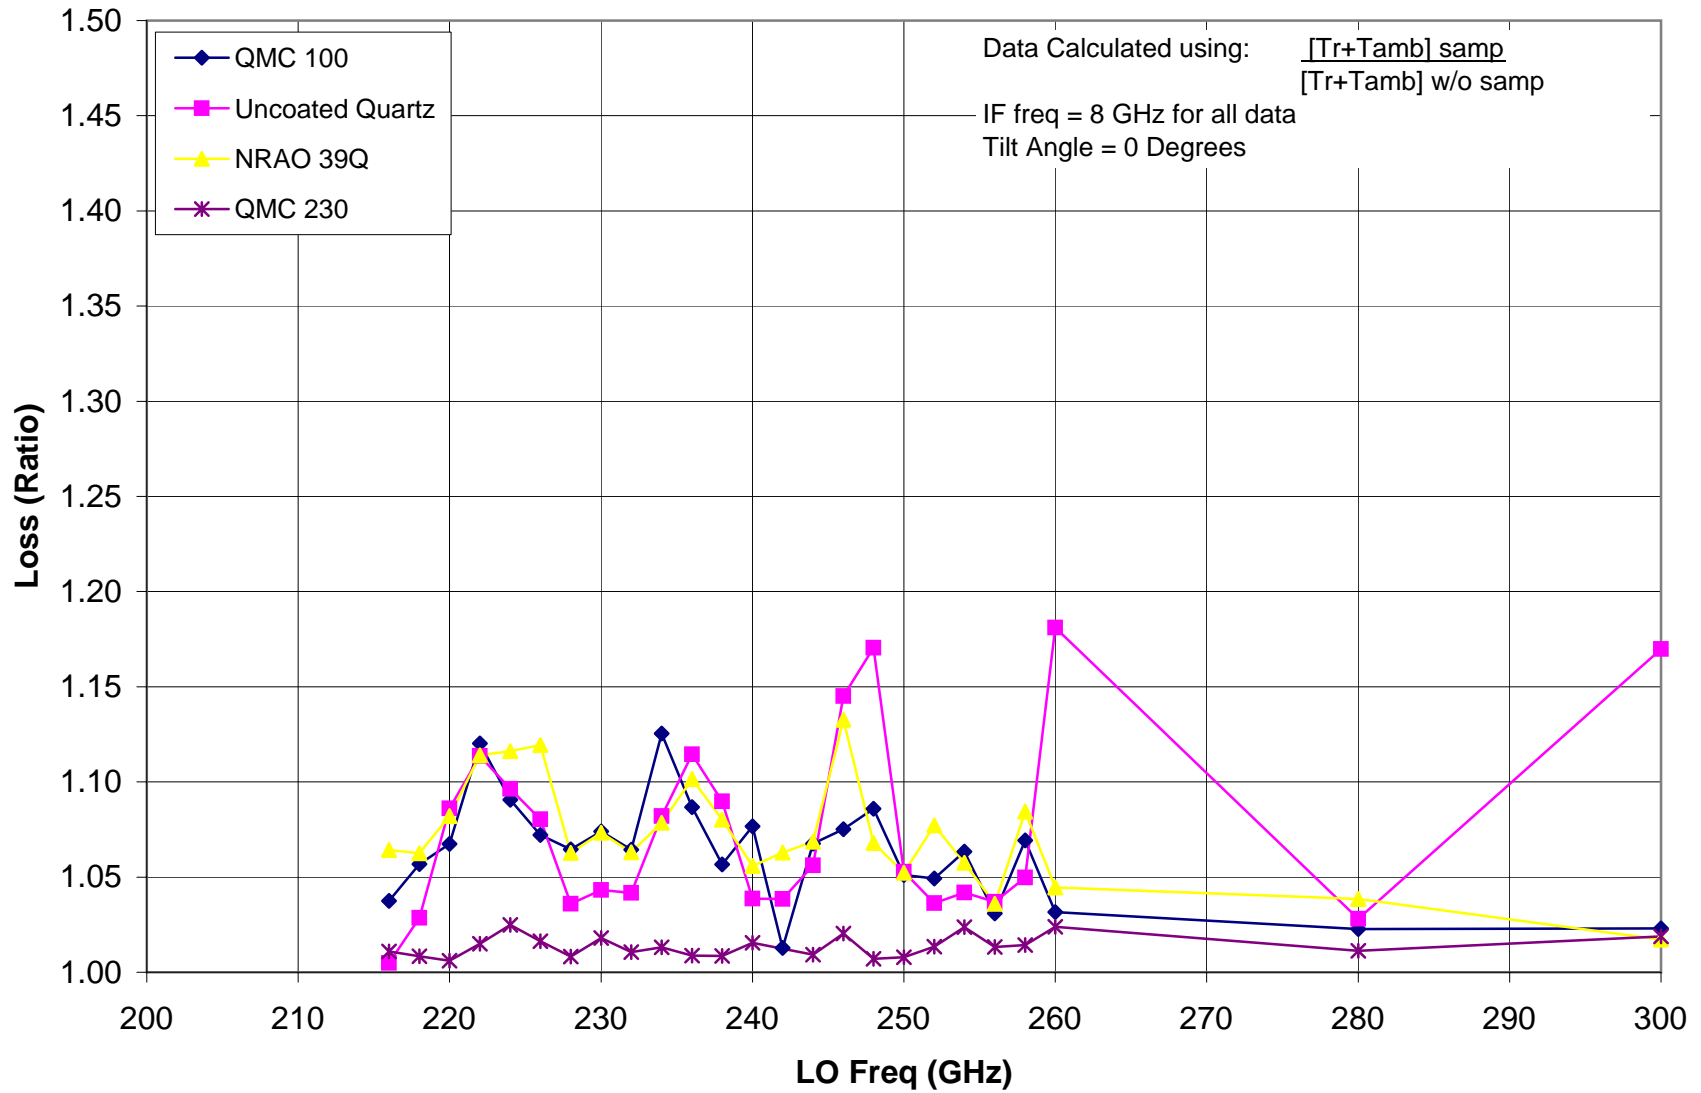

Dewar Window Data 2000-11-07

Mixer UVaV-L568A-2-F6-2-B3-371C-01 + Preamp: IF4-12P.02

Dewar Window Data 2000-11-07

Mixer UVaV-L568A-2-F6-2-B3-371C-01 + Preamp: IF4-12P.02