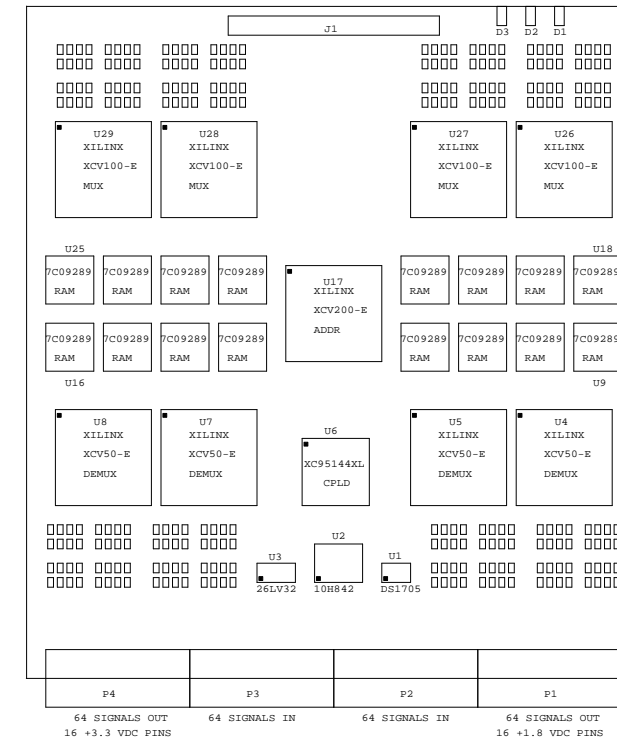

FILTER CARD

6U X 280 EURO-CARD
9.19" WIDE 11.02" HIGH

STATION CARD

6U X 280 EURO-CARD
9.19" WIDE 11.02" HIGH

CONTROL CARD

6U X 280 EURO-CARD
9.19" WIDE 11.02" HIGH

TEST FIXTURE CARD

6U X 280 EURO-CARD
9.19" WIDE 11.02" HIGH