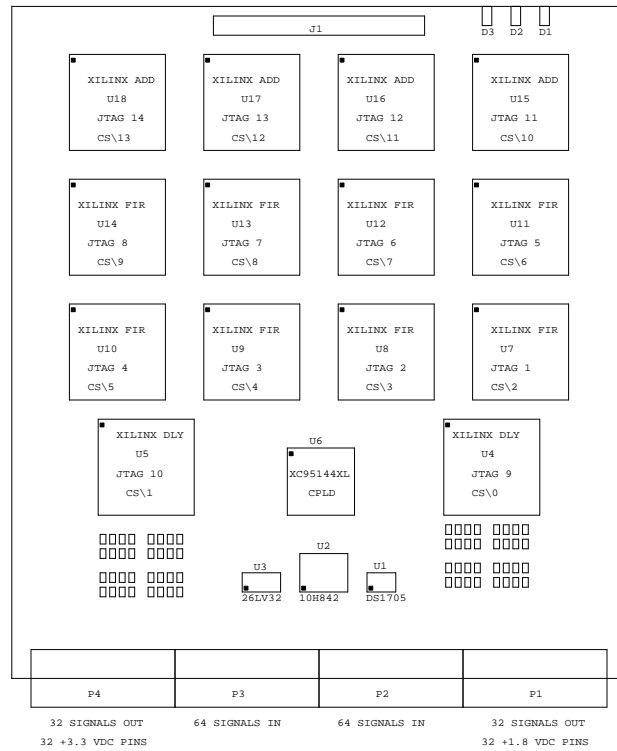

FILTER CARD

6U X 280 EURO-CARD
9.19" WIDE 11.02" HIGH

STATION CARD

6U X 280 EURO-CARD
9.19" WIDE 11.02" HIGH

CONTROL CARD

6U X 280 EURO-CARD
9.19" WIDE 11.02" HIGH

TEST FIXTURE CARD

6U X 280 EURO-CARD
9.19" WIDE 11.02" HIGH