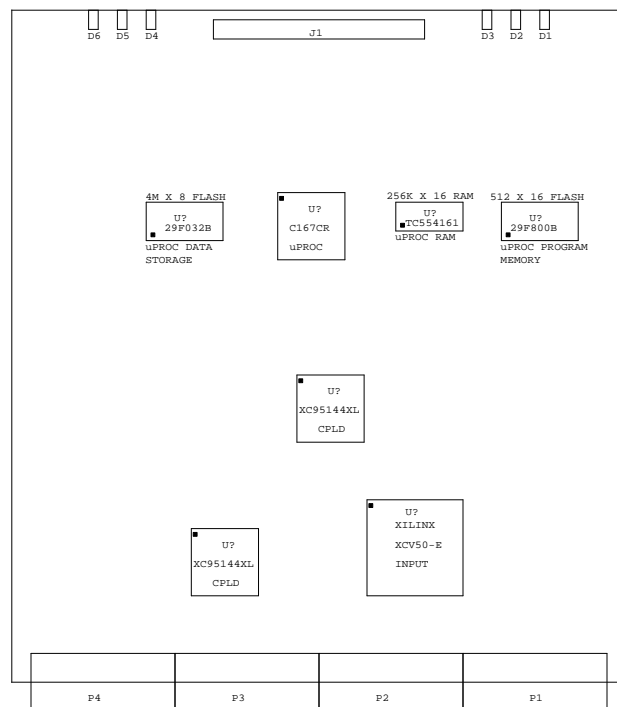

FILTER CARD

6U X 280 EURO-CARD
9.19" WIDE 11.02" HIGH

STATION CARD

6U X 280 EURO-CARD
9.19" WIDE 11.02" HIGH

CONTROL CARD

6U X 280 EURO-CARD
9.19" WIDE 11.02" HIGH

TEST FIXTURE CARD

6U X 280 EURO-CARD
9.19" WIDE 11.02" HIGH