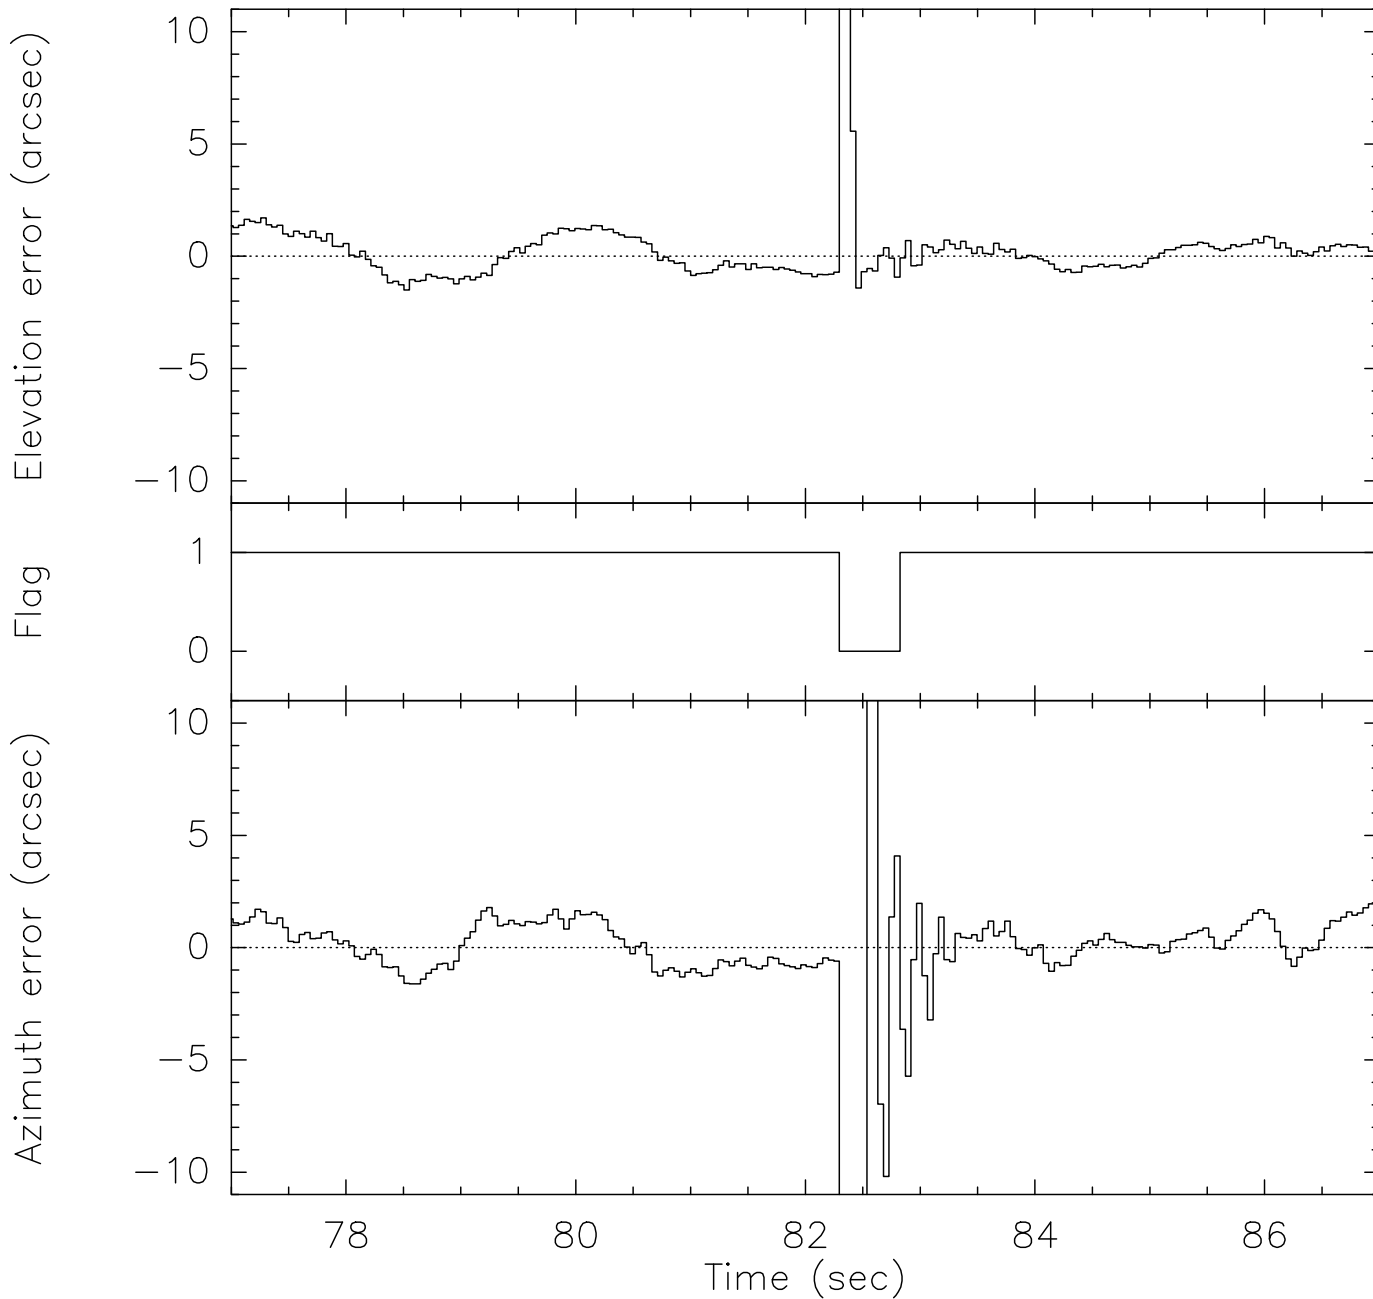

AEC antenna: motions during FivePoint scan

AEC antenna: move from OFF Position to +Elev offset

AEC antenna: move from OFF Position to -Elev offset

AEC antenna: move from OFF Position to Center position

AEC antenna: move from OFF Position to +Azim offset

AEC antenna: move from OFF Position to -Azim offset