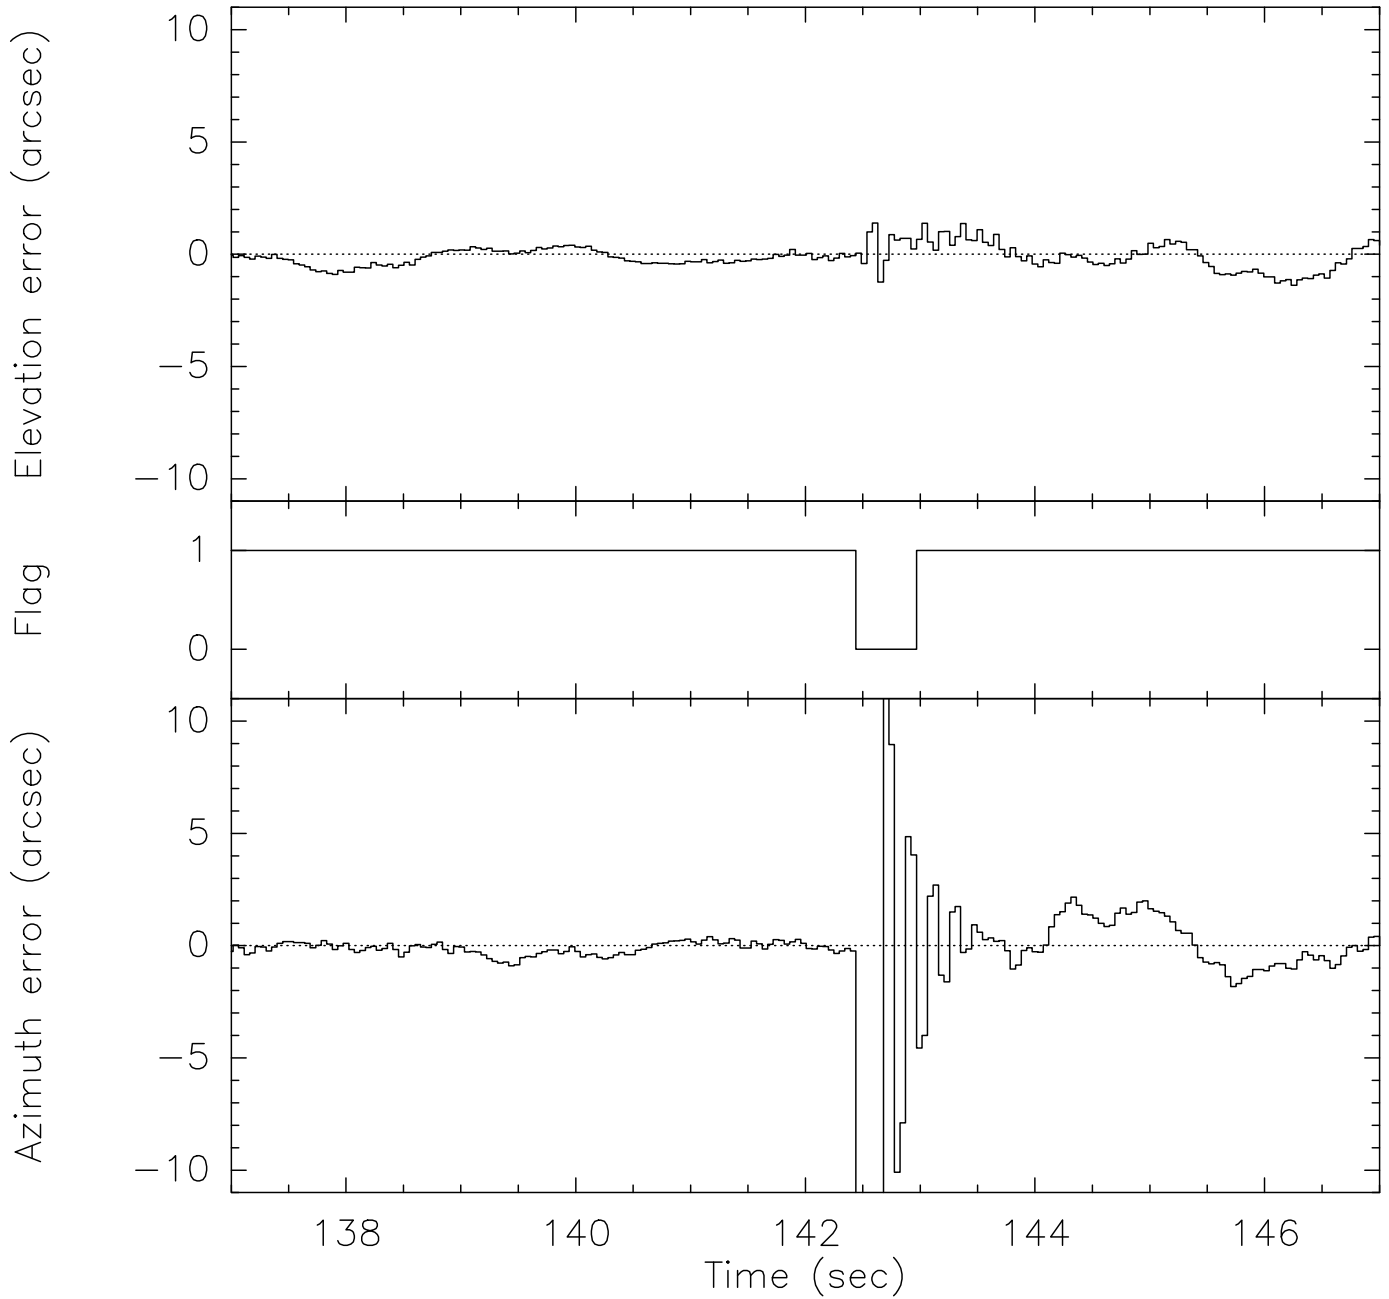

AEC antenna: motions during FivePoint scan

AEC antenna: move from OFF Position to +Elev offset

AEC antenna: move from OFF Position to -Elev offset

AEC antenna: move from OFF Position to Center position

AEC antenna: move from OFF Position to +Azim offset

AEC antenna: move from OFF Position to -Azim offset