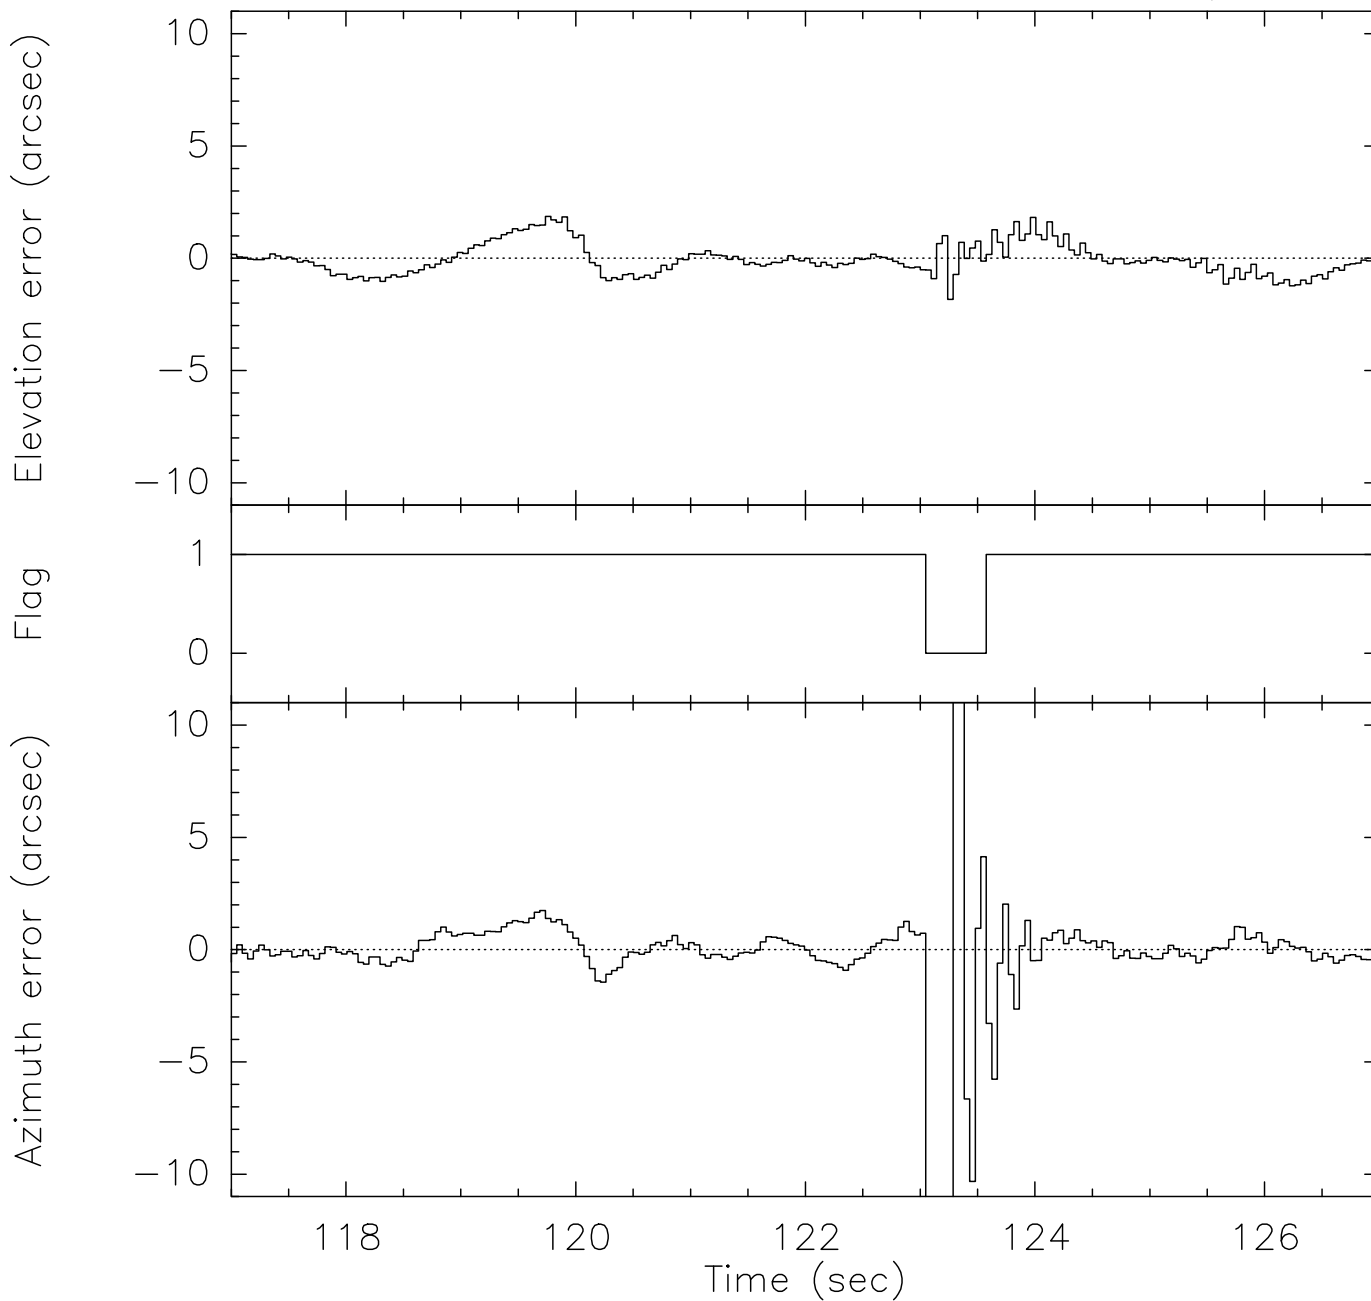

AEC antenna: motions during FivePoint scan

AEC antenna: move from OFF Position to +Elev offset

AEC antenna: move from OFF Position to -Elev offset

AEC antenna: move from OFF Position to Center position

AEC antenna: move from OFF Position to +Azim offset

AEC antenna: move from OFF Position to -Azim offset