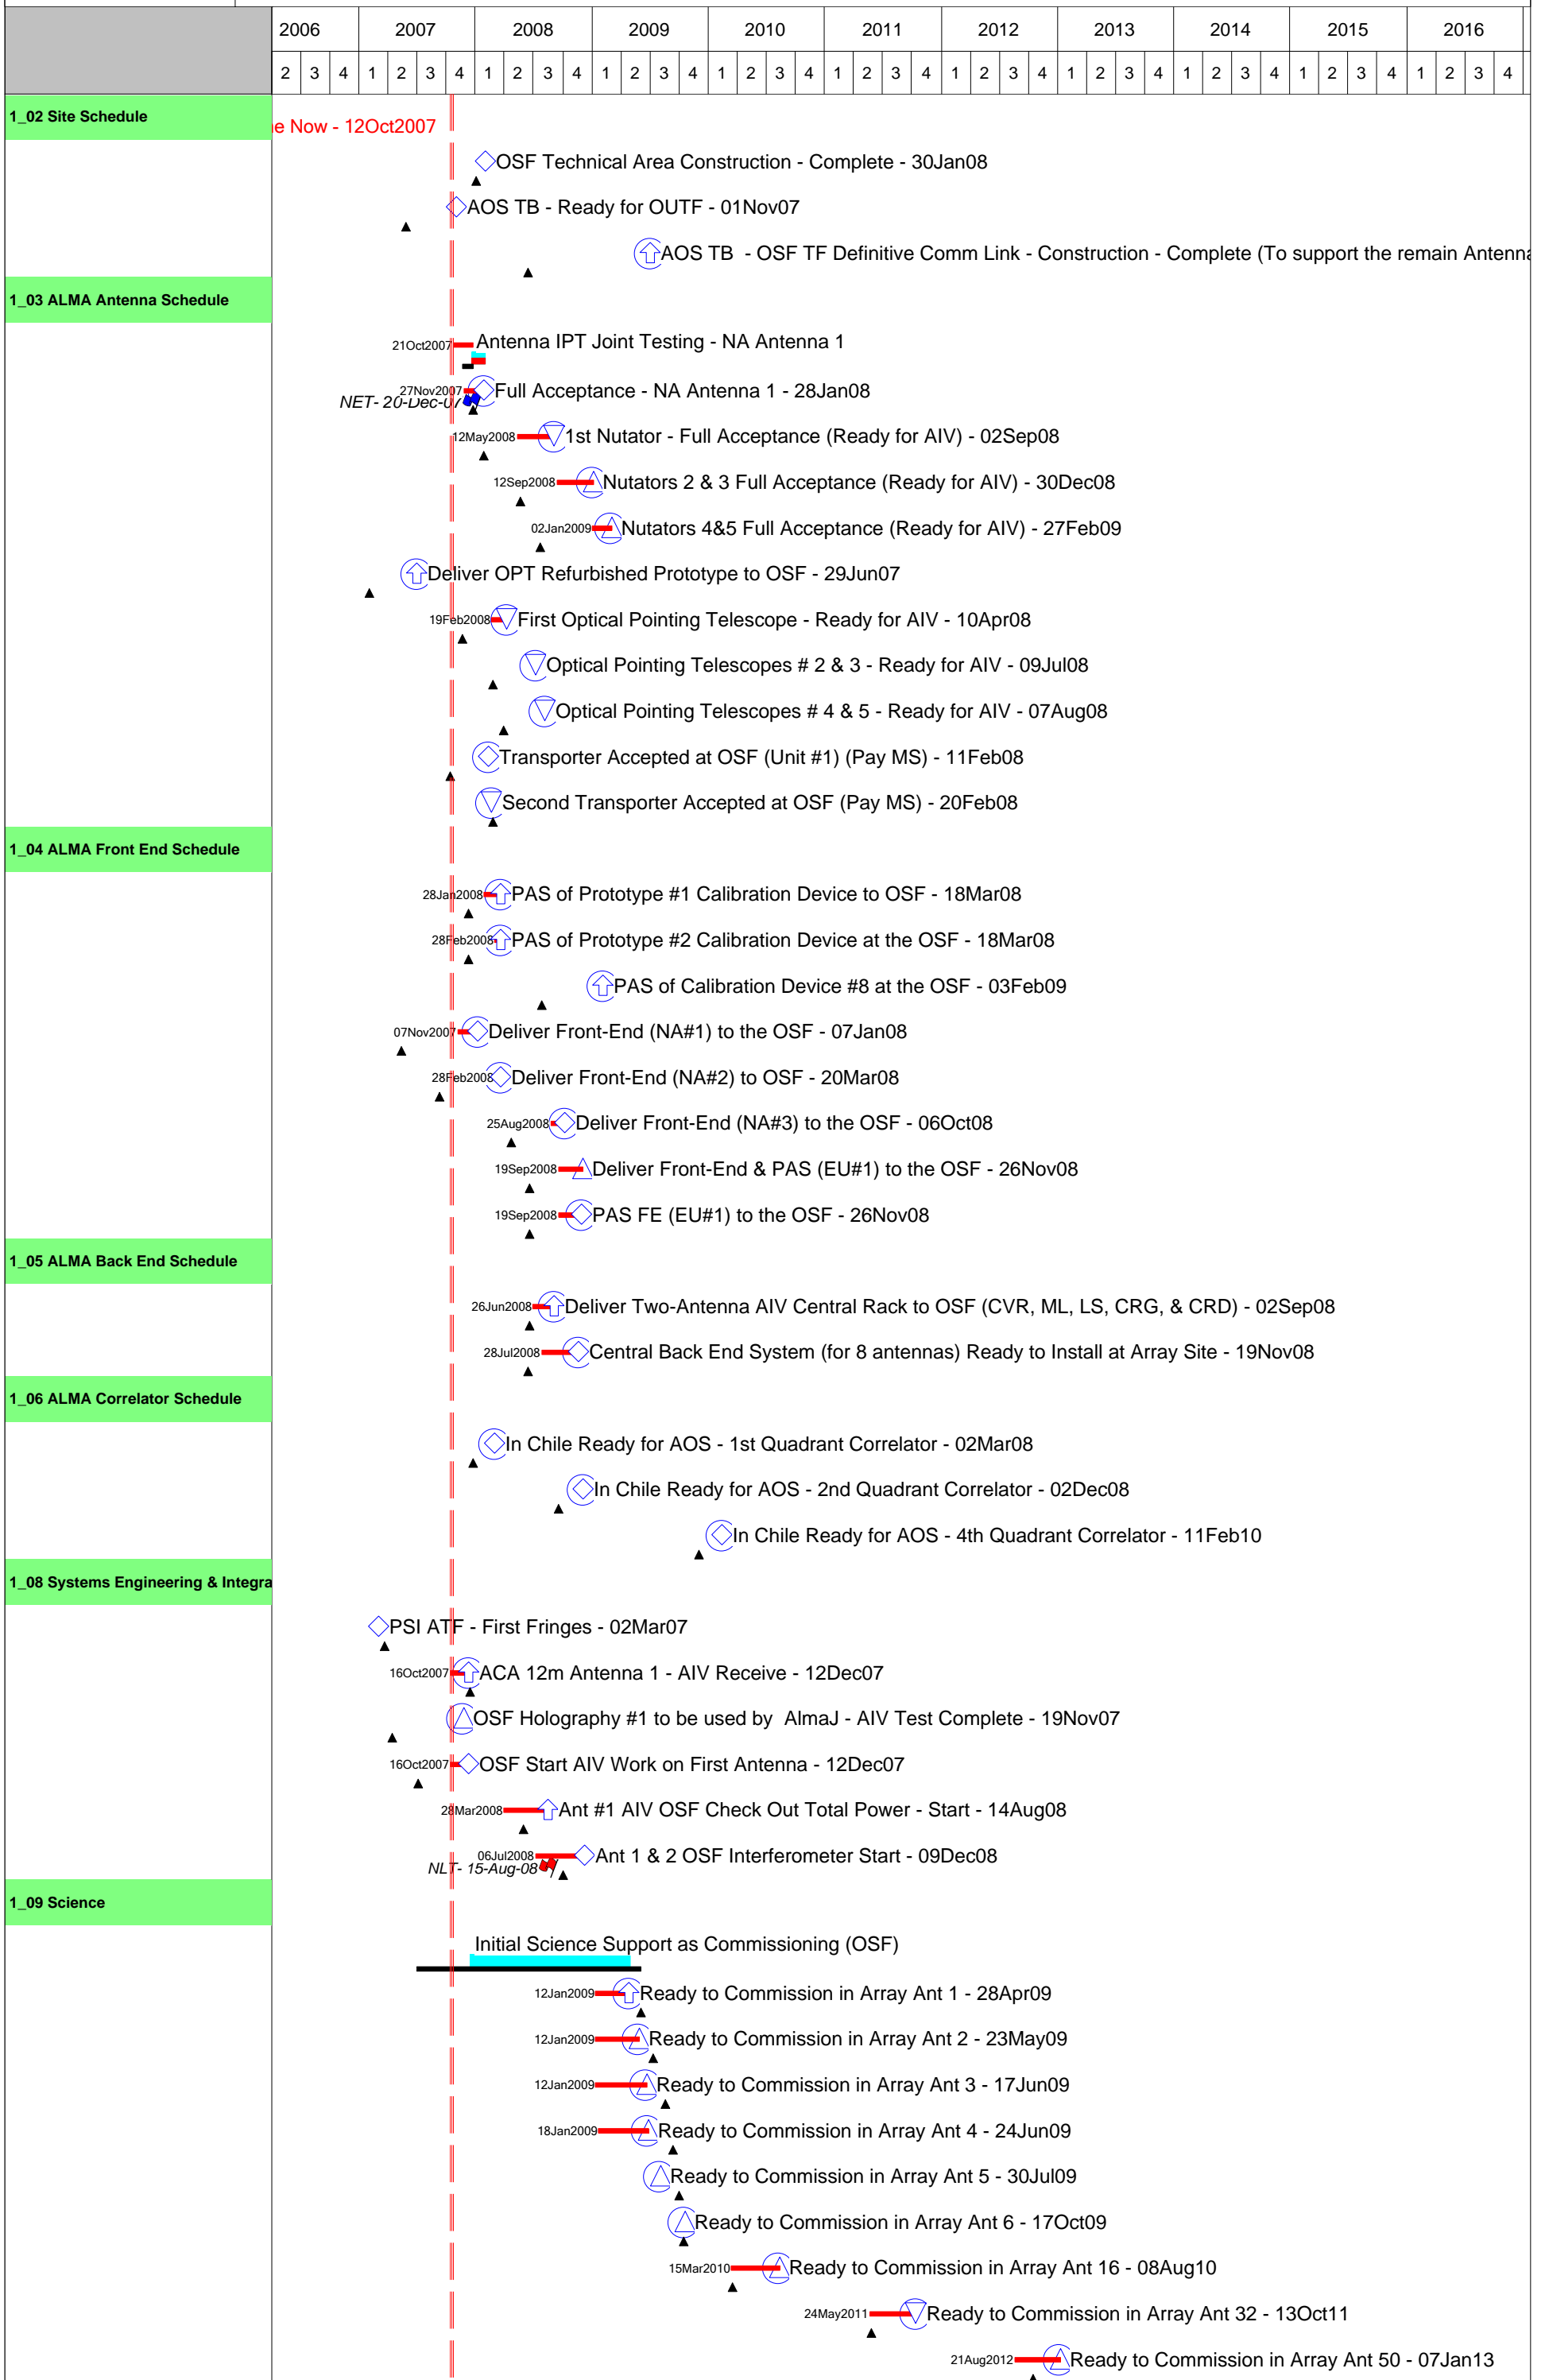

# Integrated Project Schedule SCIE CSV and Key Deliverables