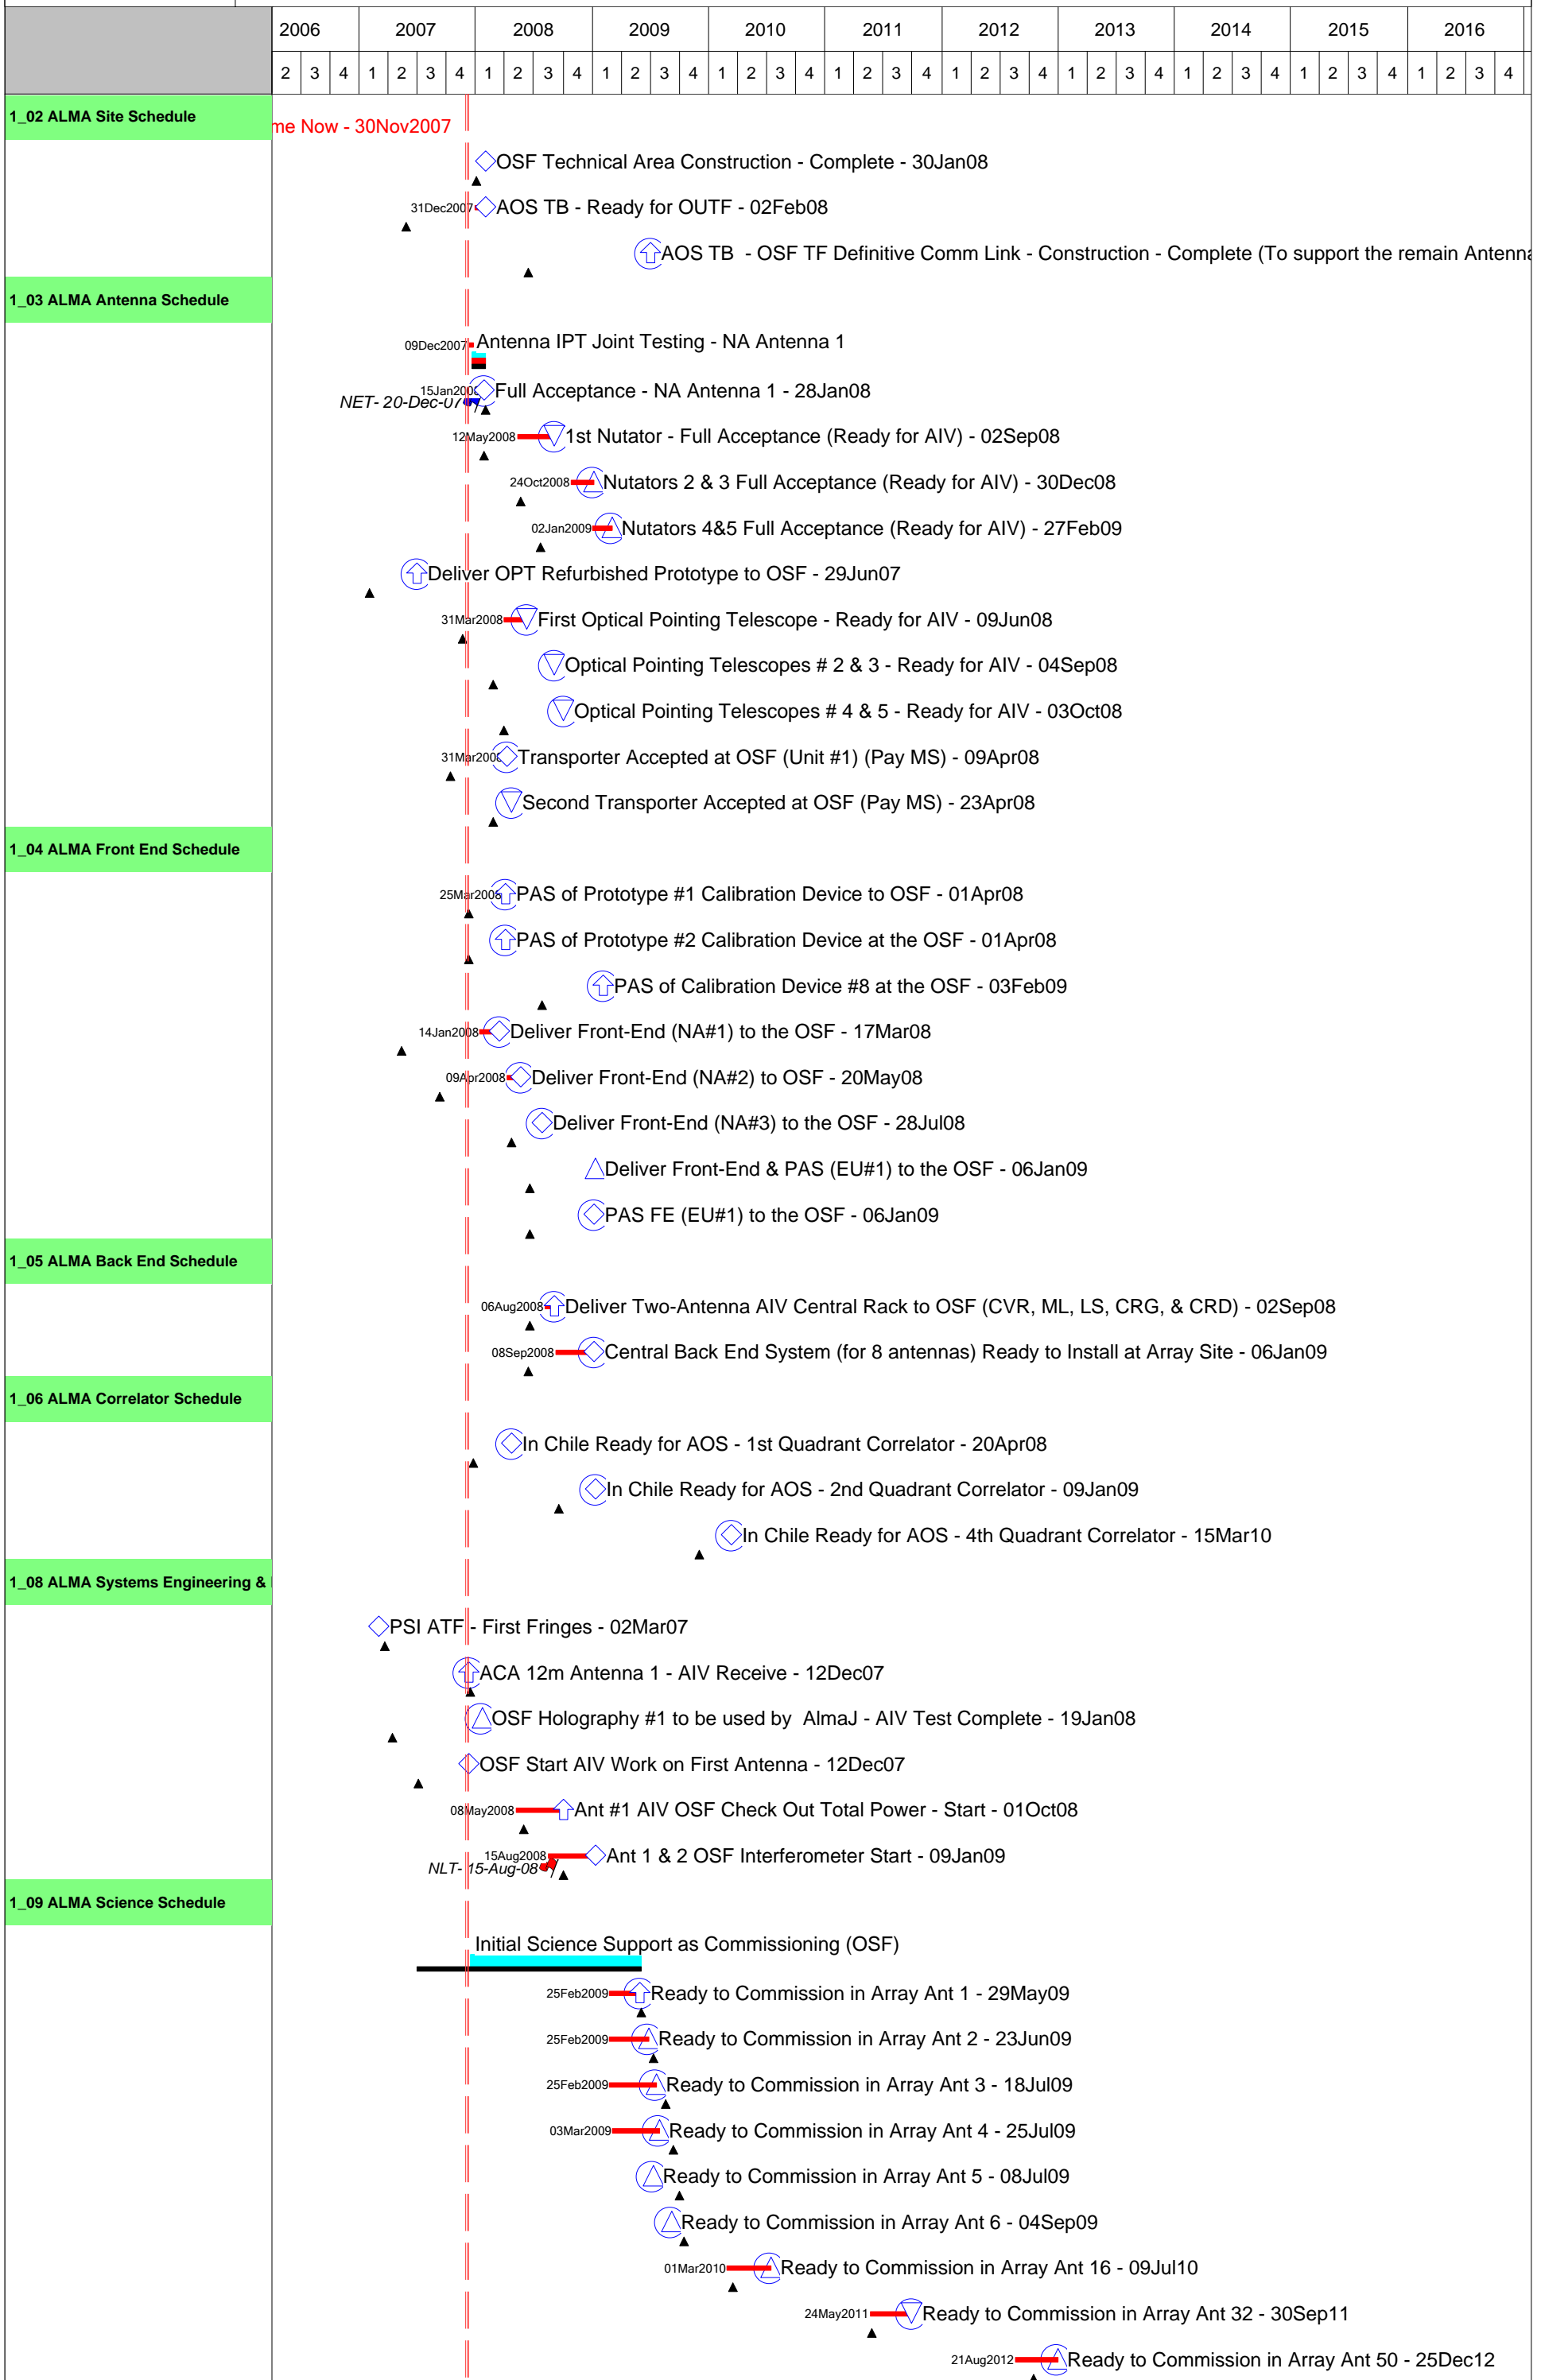

Integrated Project Schedule SCIE CSV and Key Deliverables

Integrated Project Schedule SCIE CSV and Key Deliverables