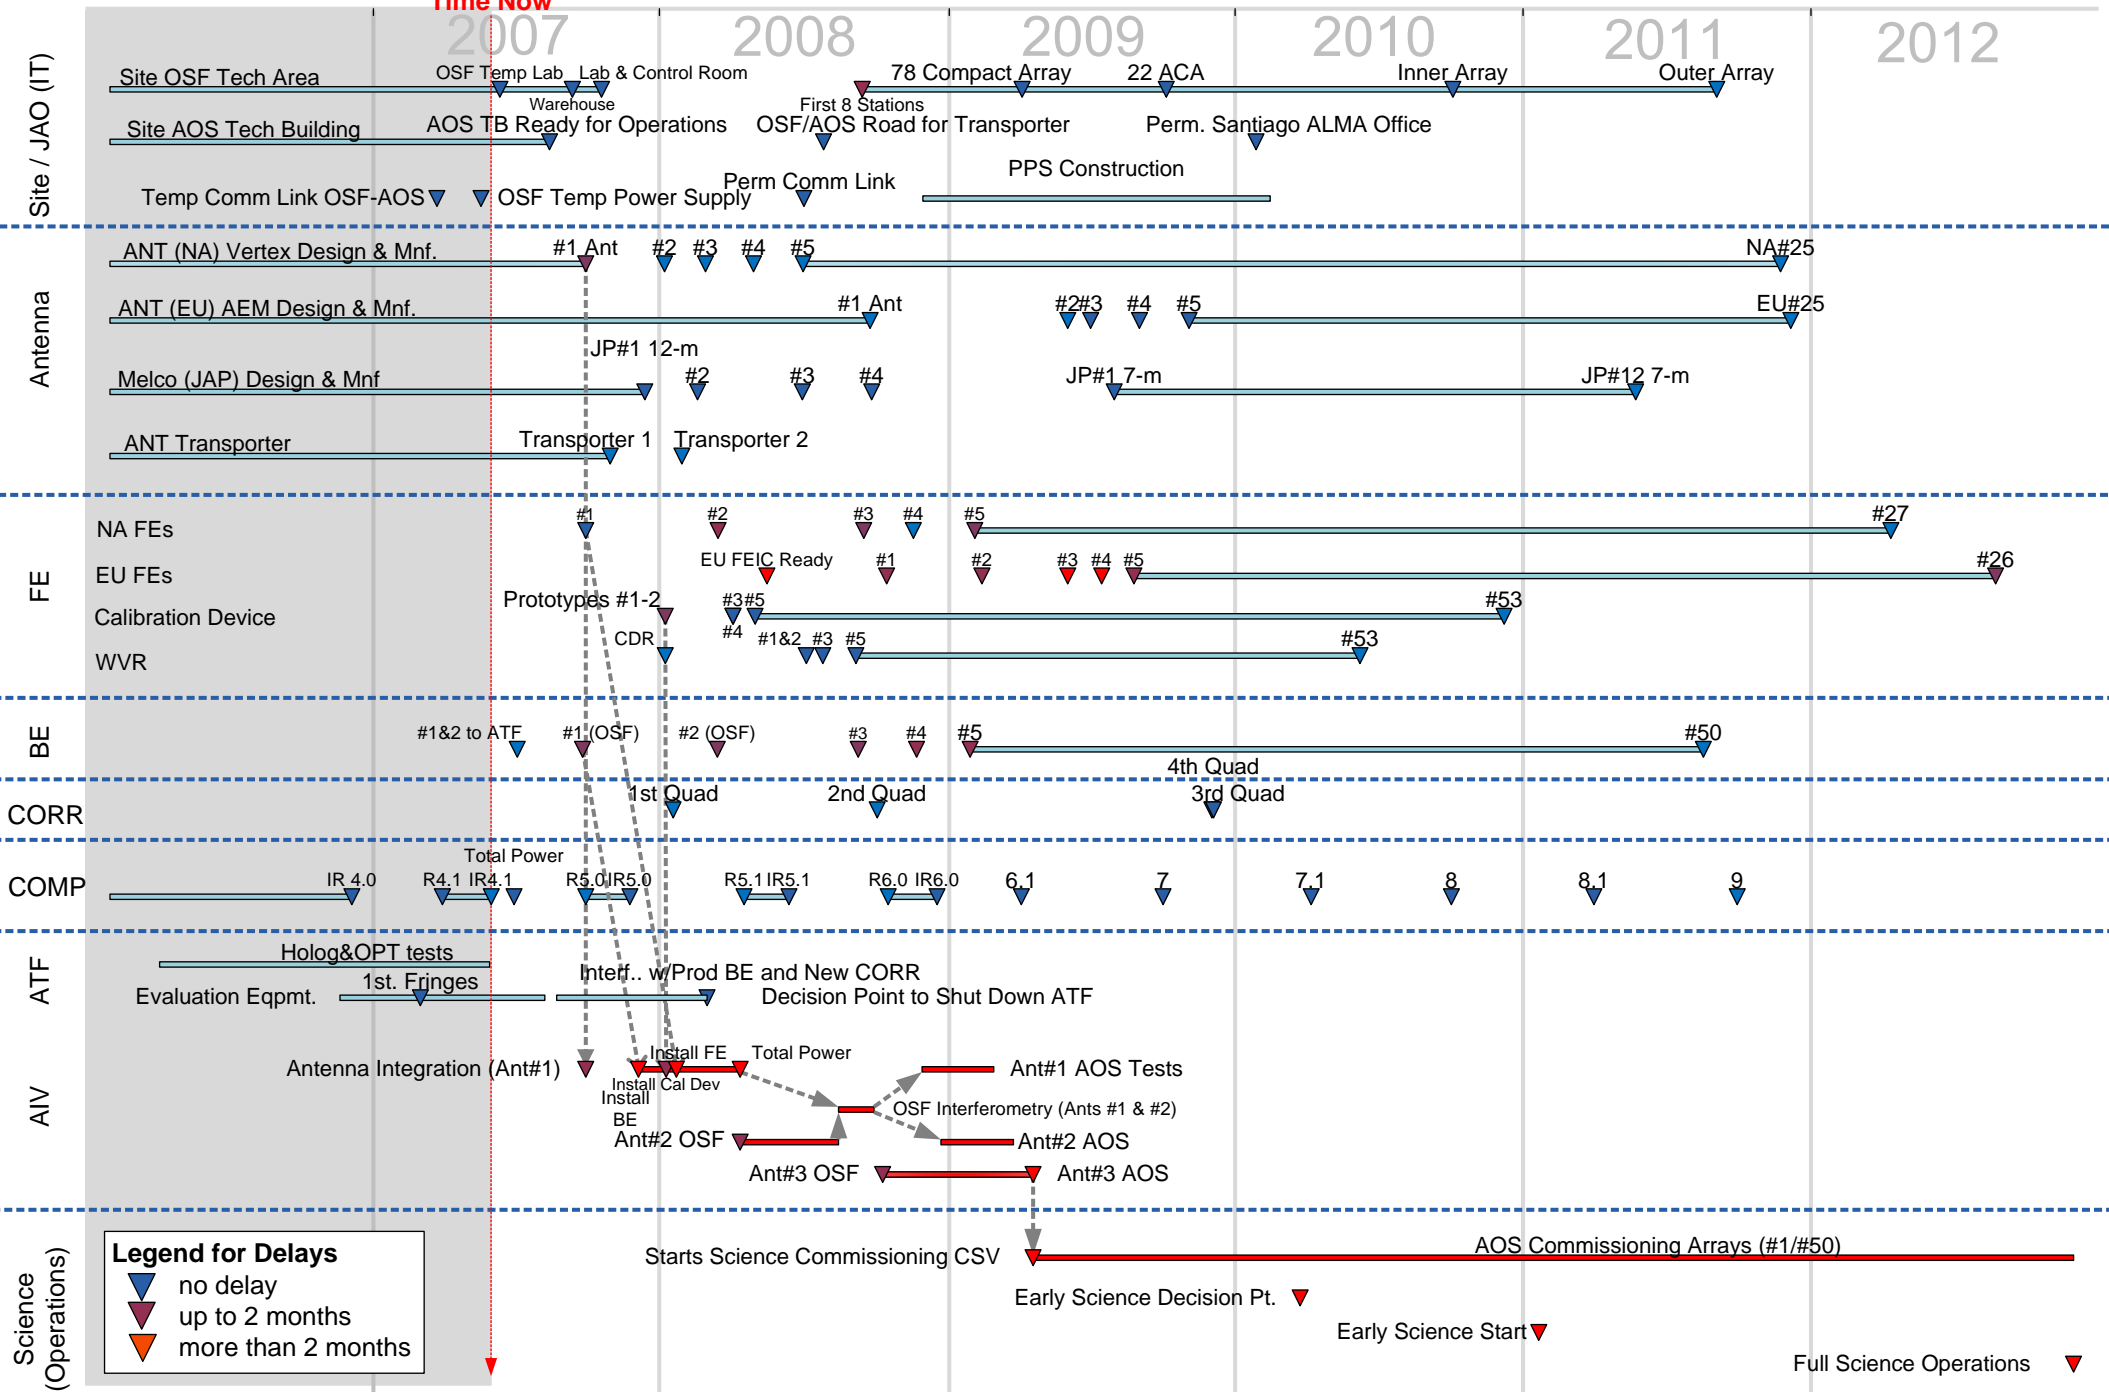

ALMA General Overview – Forecast Dates as of 31 May, 2007

Time Now

Legend for Delays

- Blue triangle: no delay
- Purple triangle: up to 2 months
- Orange triangle: more than 2 months