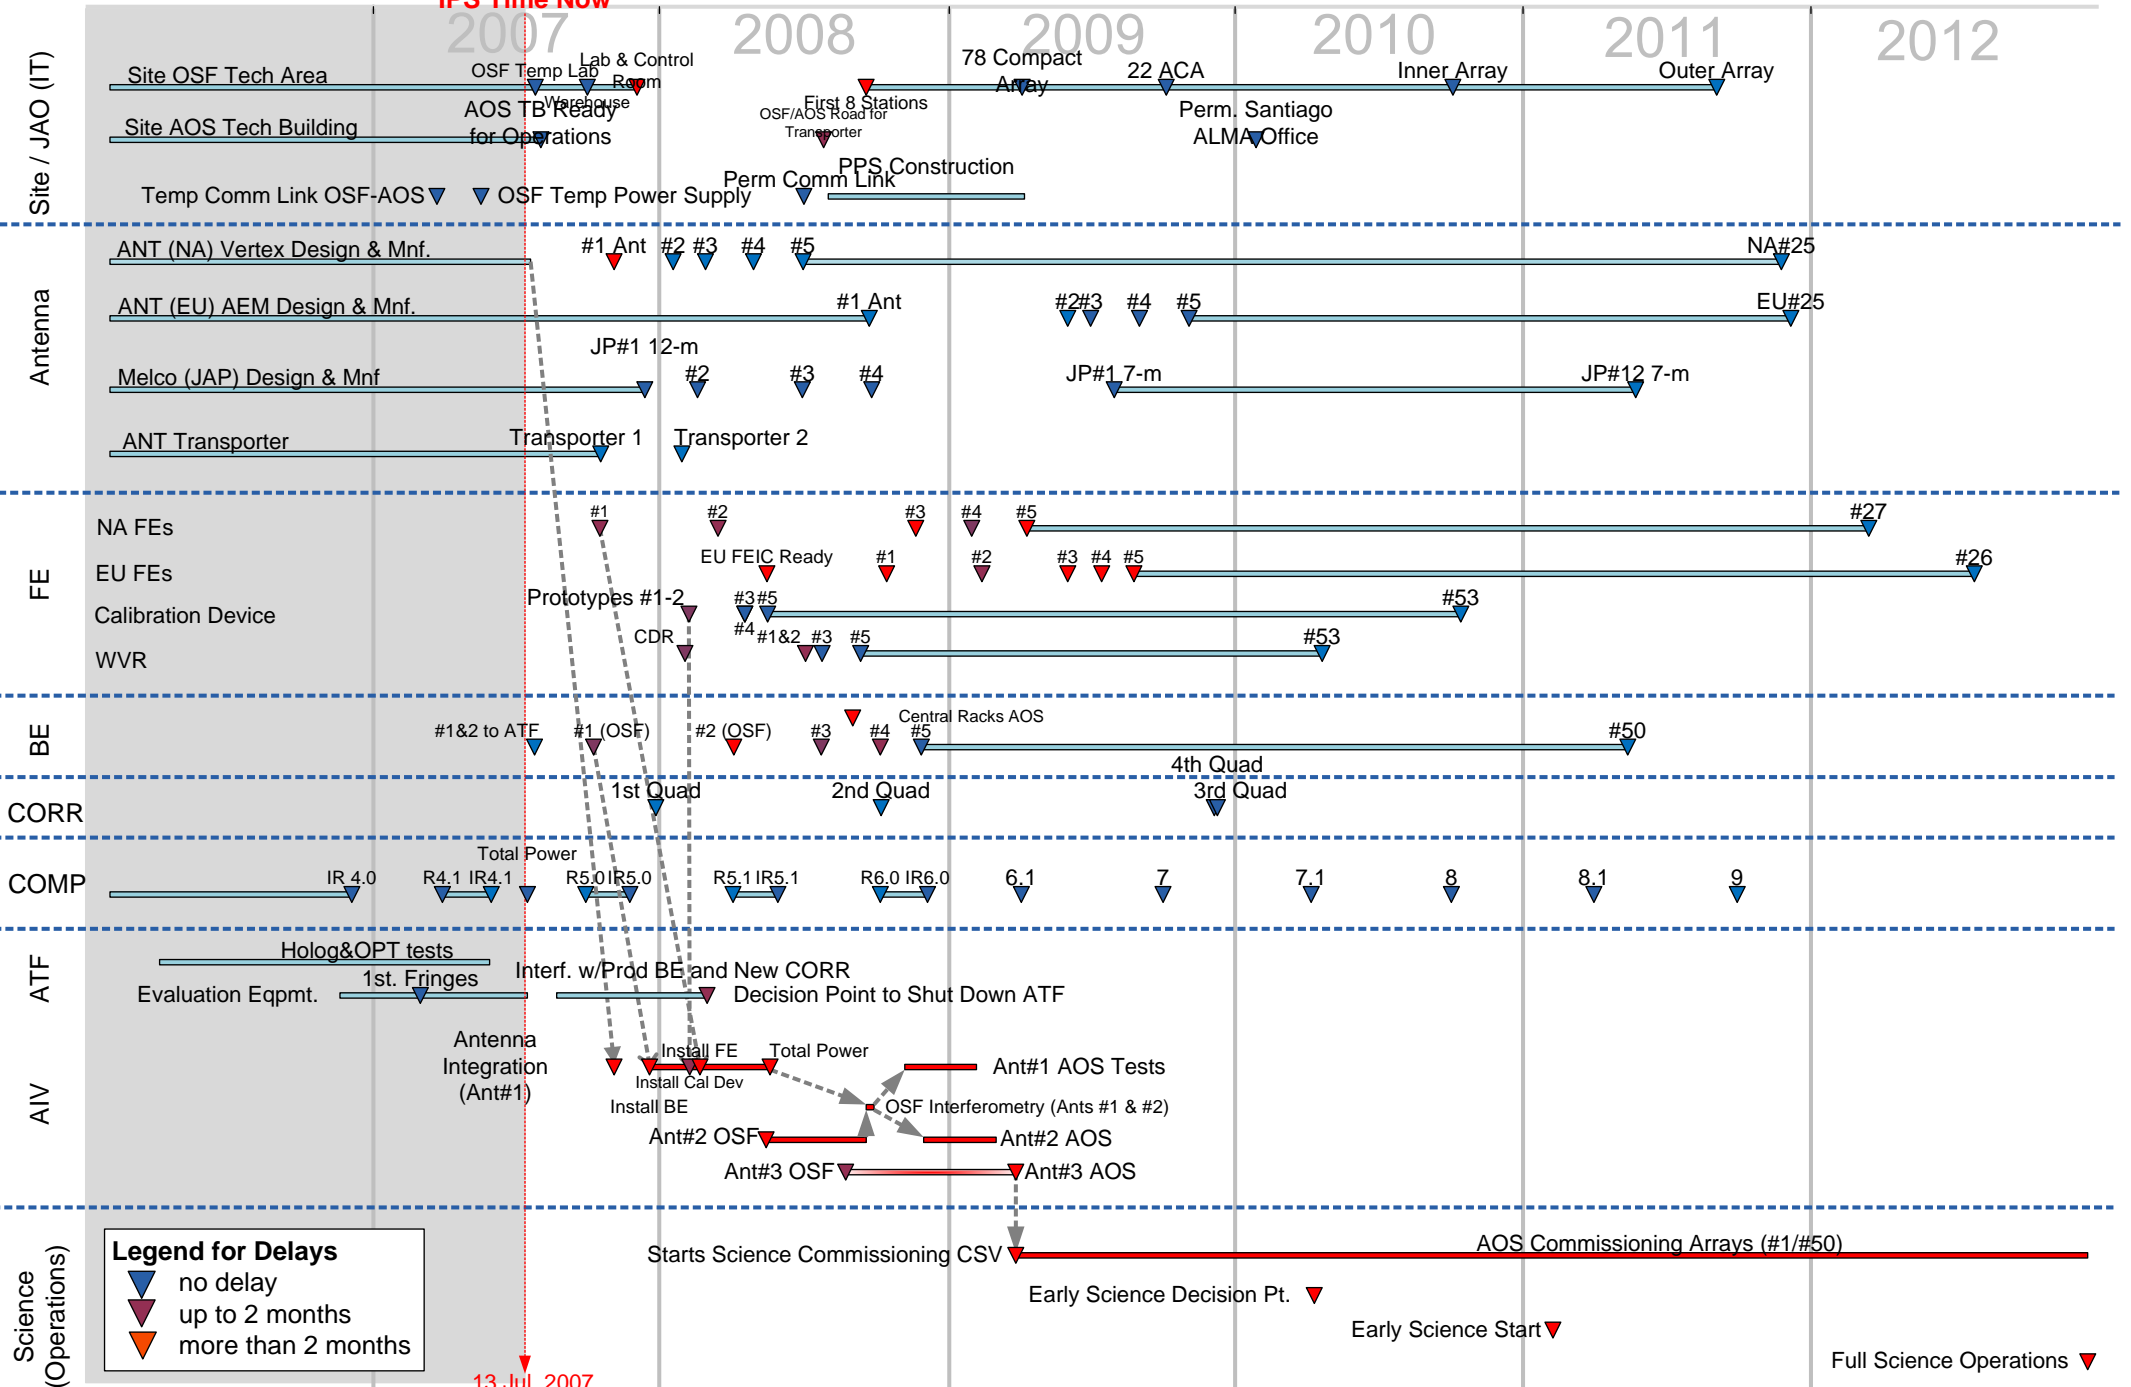

ALMA General Overview – Forecast Dates as of 13 Jul 2007

IPS Time Now

Legend for Delays

- Blue triangle: no delay
- Purple triangle: up to 2 months
- Orange triangle: more than 2 months

13 Jul, 2007

Full Science Operations ▼